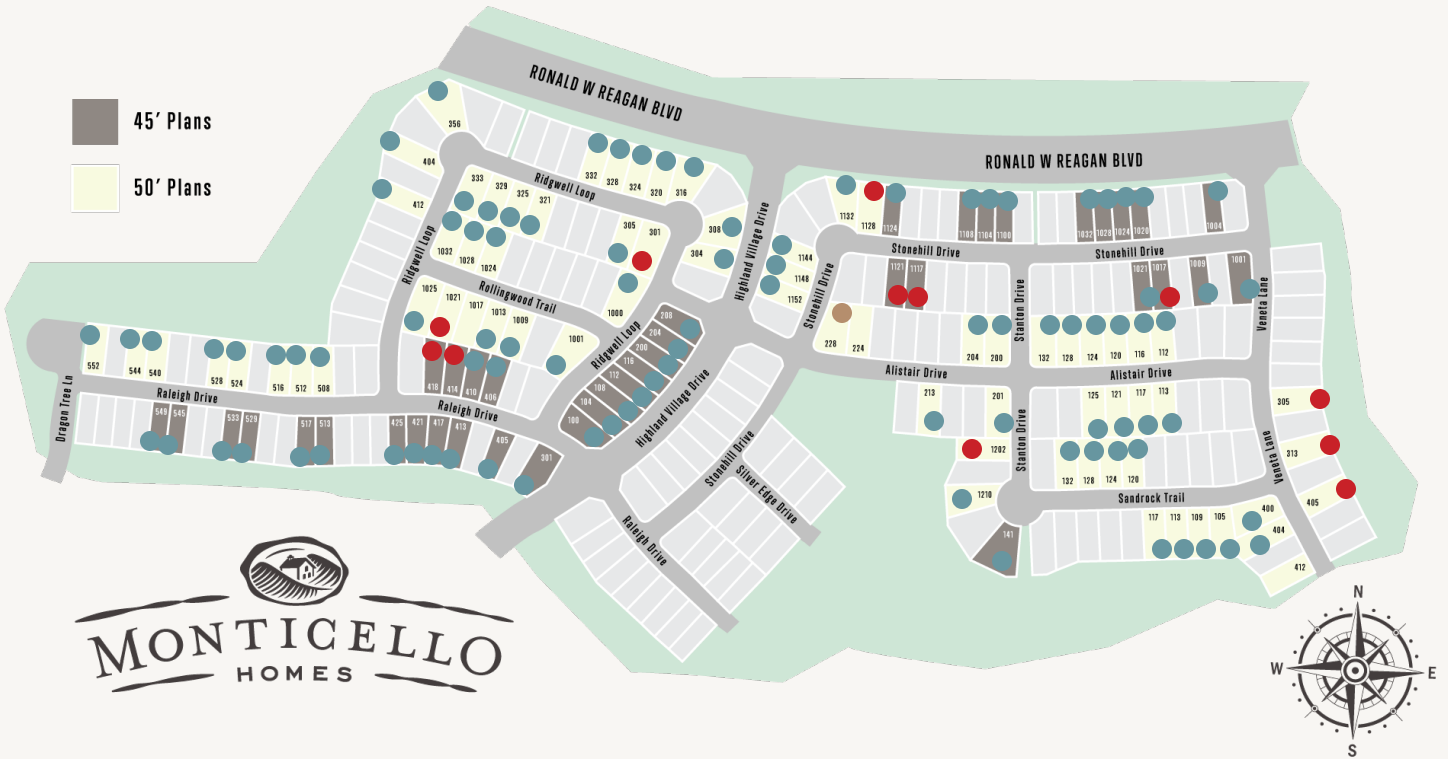

HIGHLAND VILLAGE : 45'S & 50'S

● Available ● Sold ● Model

This community information and available home sites are subject to change without notice

HIGHLAND VILLAGE : 45'S & 50'S

Lot #	Address	Lot Size	Status	Details
7	1017 Stone Hill Drive		Sold	
2	1021 Rollingwood Trail		Sold	
4	1117 Stonehill Drive		Sold	
3	1121 Stonehill Drive		Sold	
8	1128 Stonehill Drive		Sold	
16	228 Alistair Drive		Model Home For Sale	View this home »
9	301 Ridgewell Loop		Sold	
7	305 Veneta Lane		Sold	
9	313 Veneta Lane		Sold	
11	405 Veneta Lane		Sold	
12	414 Raleigh Drive		Sold	
13	418 Raleigh Drive		Sold	
7	104 Ridgewell Loop		Lot Available	
6	108 Ridgewell Loop		Lot Available	
8	100 Ridgewell Loop		Lot Available	
5	112 Ridgewell Loop		Lot Available	
4	116 Ridgewell Loop		Lot Available	

Prices, plans, specifications, square footage and availability subject to change without notice or prior obligation. Dimensions, Lot size and square footage are approximate and may vary upon elevations and/or options selected. Elevation materials may vary per subdivision requirement. Please see your Sales Counselor for more information.