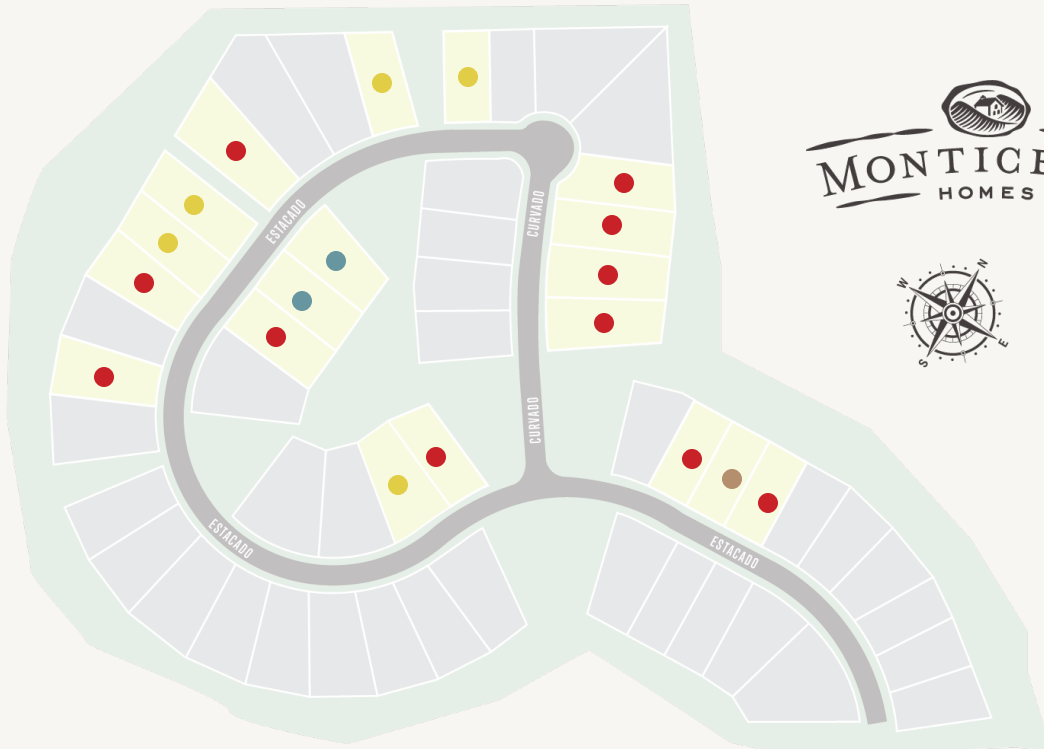

CAMPANAS AT CIBOLO CANYON

● Available ● Sold ● Model ● Under Construction

This community information and available home sites are subject to change without notice

CAMPANAS AT CIBOLO CANYON

Lot #	Address	Lot Size	Status	Details
71	22311 Estacado		Under Construction	View this home »
70	22319 Estacado		Under Construction	View this home »
66	22403 Estacado		Under Construction	View this home »
65	22407 Estacado		Under Construction	View this home »
6	22408 Estacado		Sold	Available Plans
64	22411 Estacado		Sold	Available Plans
62	22419 Estacado		Sold	Available Plans
2	22458 Estacado		Under Construction	View this home »
1	22462 Estacado		Sold	Available Plans
45	22510 Estacado		Sold	Available Plans
76	23214 Curvado		Sold	Available Plans
75	23218 Curvado		Sold	Available Plans
78	23206 Curvado		Sold	Available Plans
77	23210 Curvado		Sold	Available Plans
8	22336 Estacado		Lot Available	Available Plans
7	22404 Estacado		Lot Available	Available Plans

CAMPANAS AT CIBOLO CANYON

Lot #	Address	Lot Size	Status	Details
67	22331 Estacado		Sold	Available Plans
43	22518 Estacado		Sold	Available Plans