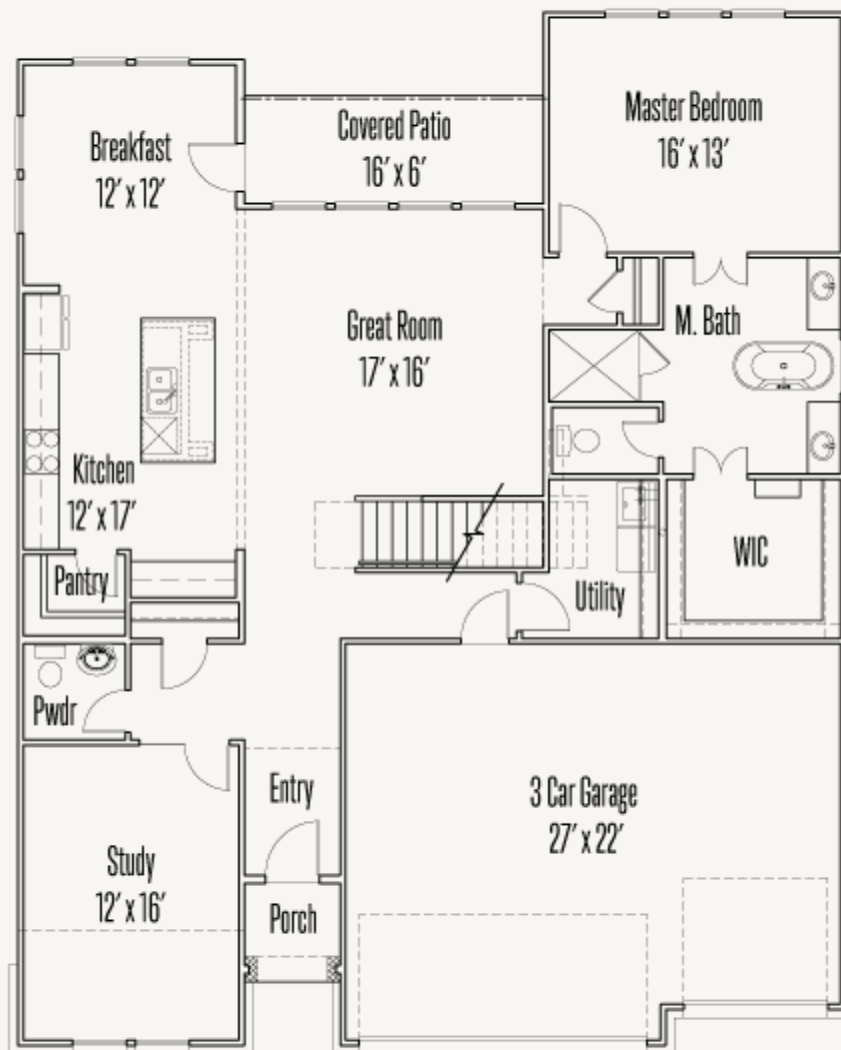

ELKHORN RIDGE AT FAIR OAKS RANCH : 65'S

ABBEY : 60-2758F.1

Elevation A

Elevation B

2,768 sq ft

4 Bedrooms

2.5
Bathrooms

2 Stories

3 Car Garage

ELKHORN RIDGE AT FAIR OAKS RANCH : 65'S

ABBEY : 60-2758F.1

FIRST FLOOR

ELKHORN RIDGE AT FAIR OAKS RANCH : 65'S

ABBEY : 60-2758F.1

SECOND FLOOR