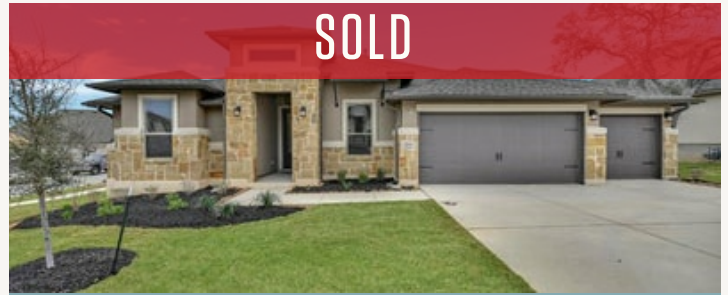

202 Corazon

ESPERANZA : 70'S

Floor Plan: Crown : 60-2728F.1

- 2,732 sq ft
- 4 Bedrooms
- 3 Bathrooms
- 3 Car Garage
- 1 Story

Ready By: Ready Now!!!