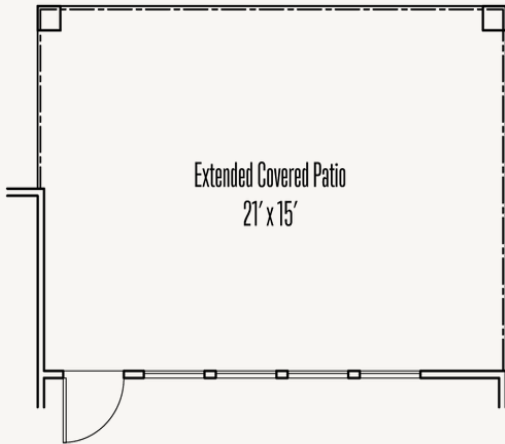

KINDER RANCH : 70'S

GIBBON : 55-2370F.1

OPTIONS_1

Optional Extended Covered Patio