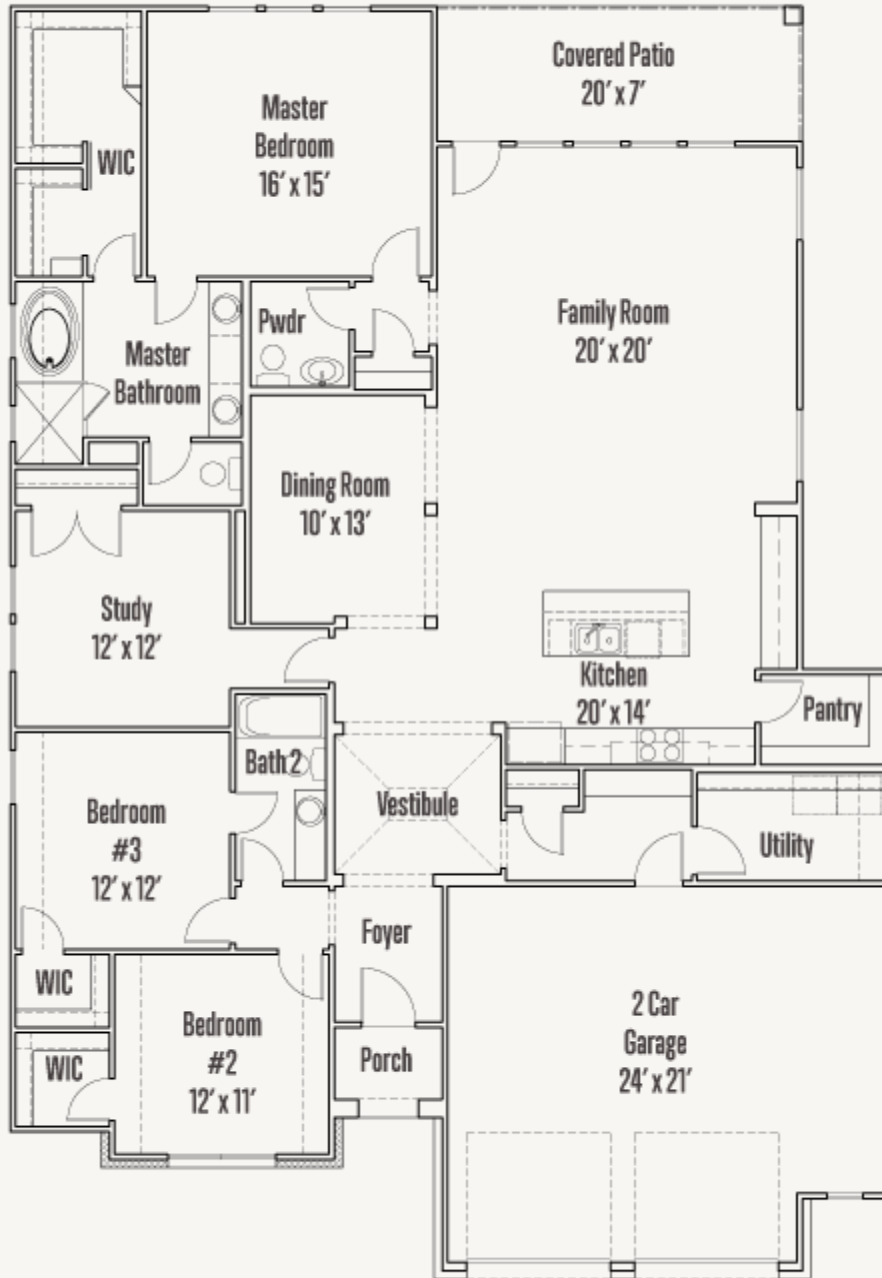

KINDER RANCH : 70'S

GIBBON : 55-2370F.1

Elevation A

Elevation B

Elevation C

Elevation D

2,378 sq ft

3 Bedrooms

2.5
Bathrooms

1 Story

2 Car Garage

KINDER RANCH : 70'S

GIBBON : 55-2370F.1

FIRST FLOOR

KINDER RANCH : 70'S

GIBBON : 55-2370F.1

OPTIONS_1

Optional Extended Covered Patio

Optional Bay at Master Bedroom

Optional Cabinets & Sink at Utility Room

Optional Fireplace at Great Room