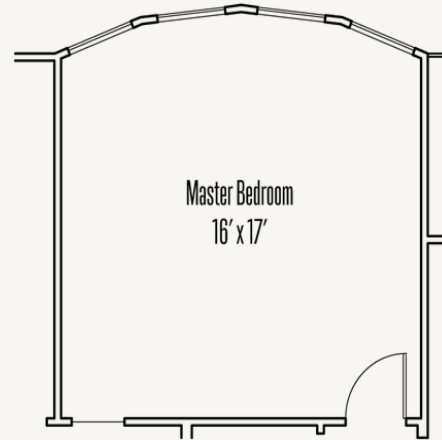

KINDER RANCH : 70'S

GIBBON : 55-2370F.1

OPTIONS_1

Optional Extended Covered Patio

Optional Cabinets & Sink at Utility Room