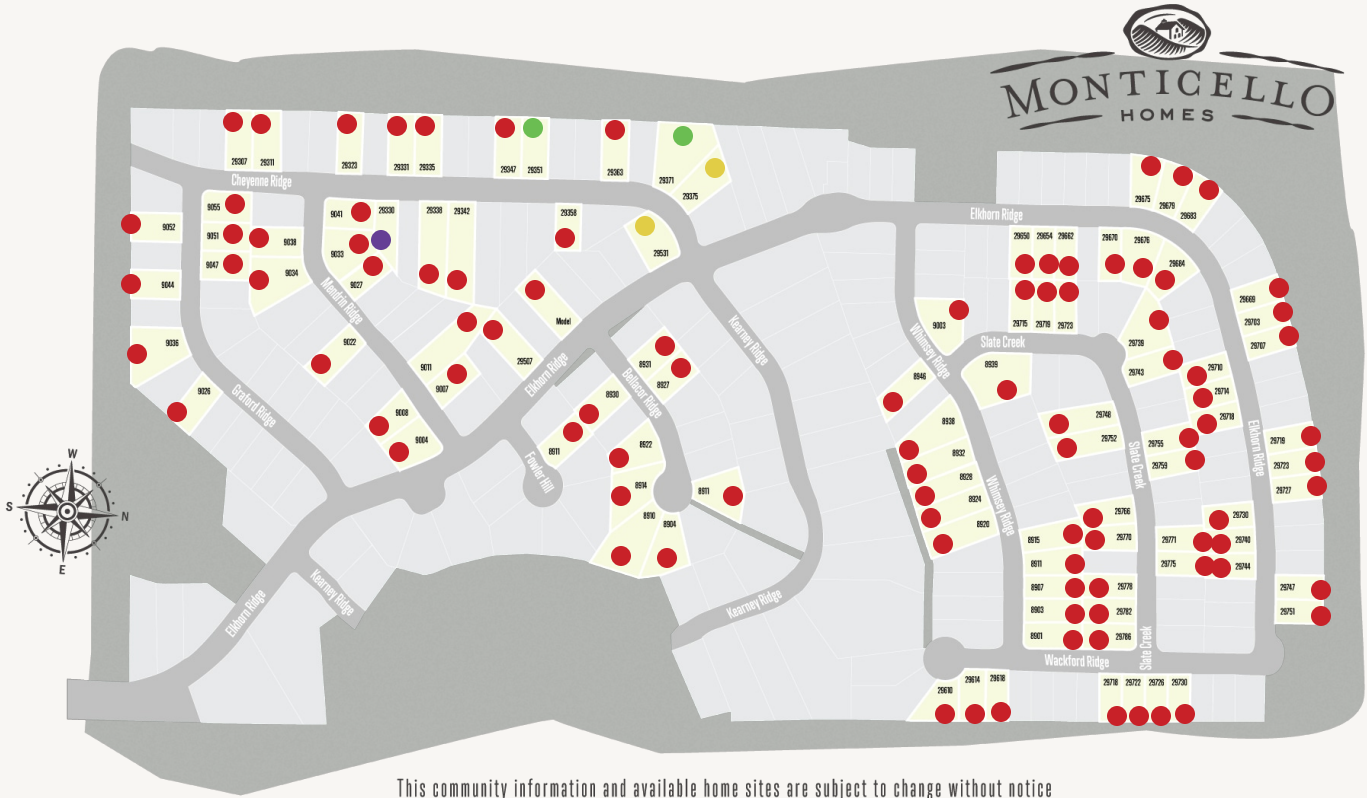

ELKHORN RIDGE AT FAIR OAKS RANCH : 65'S

● Sold ● Model ● Under Construction ● Move-in Ready ● Coming Soon

This community information and available home sites are subject to change without notice

ELKHORN RIDGE AT FAIR OAKS RANCH : 65'S

Lot #	Address	Lot Size	Status	Details
213	29311 Cheyenne Ridge		Sold	Available Plans
280	29323 Cheyenne Ridge		Sold	Available Plans
305	29330 Cheyenne Ridge		Coming Soon	Available Plans
282	29331 Cheyenne Ridge		Sold	Available Plans
283	29335 Cheyenne Ridge		Sold	Available Plans
287	29351 Cheyenne Ridge		Move In Ready	View this home »

ELKHORN RIDGE AT FAIR OAKS RANCH : 65'S

Lot #	Address	Lot Size	Status	Details
124	29714 Elkhorn Ridge	0.15 Acres	Sold	
123	29718 Elkhorn Ridge	0.16 Acres	Sold	
235	29719 Slate Creek		Sold	
181	29726 Wackford Ridge		Sold	
180	29730 Wackford Ridge		Sold	Available Plans
119	29734 Elkhorn Ridge	0.16 Acres	Sold	
240	29743 Slate Creek		Sold	
259	29748 Slate Creek		Sold	
243	29755 Slate Creek		Sold	
244	29759 Slate Creek		Sold	
255	29766 Slate Creek		Sold	Available Plans

ELKHORN RIDGE AT FAIR OAKS RANCH : 65'S

Lot #	Address	Lot Size	Status	Details
247	29771 Slate Creek		Sold	
248	29775 Slate Creek		Sold	Available Plans
252	29778 Slate Creek		Sold	
251	29782 Slate Creek		Sold	
175	29786 Slate Creek		Sold	
174	8901 Whimsey Ridge		Sold	
173	8903 Whimsey Ridge		Sold	
172	8907 Whimsey Ridge		Sold	
211	8928 Whimsey Ridge		Sold	
152	8931 Bellacor Ridge	0.18 Acres	Sold	Available Plans
225	9004 Mendrin Ridge		Sold	
223	9007 Mendrin Ridge		Sold	Available Plans
226	9008 Mendrin Ridge		Sold	Available Plans
233	9038 Mendrin Ridge		Sold	Available Plans