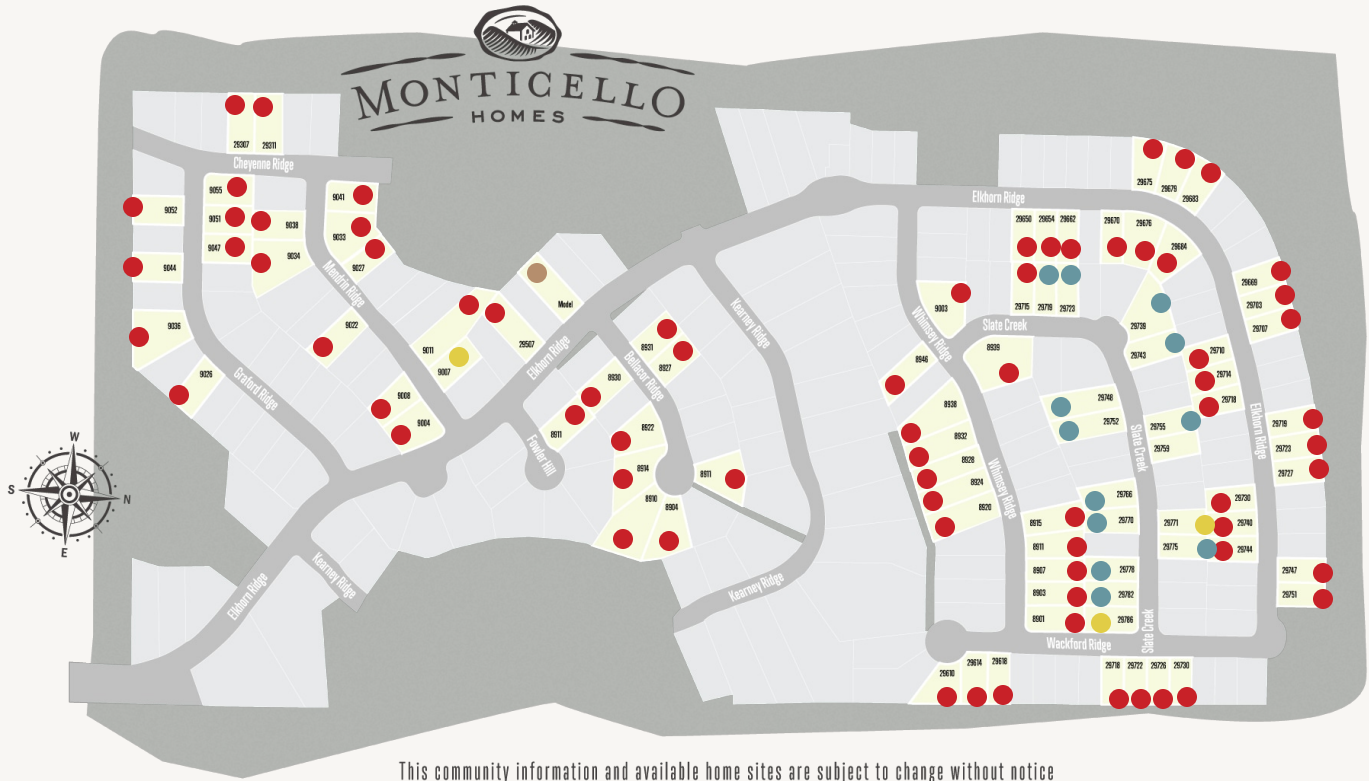

ELKHORN RIDGE AT FAIR OAKS RANCH

● Available ● Sold ● Model ● Under Construction

This community information and available home sites are subject to change without notice

ELKHORN RIDGE AT FAIR OAKS RANCH

Lot #	Address	Lot Size	Status	Details
213	29311 Cheyenne Ridge		Sold	
32	29507 Elkhorn Ridge		Sold	
190	29610 Wackford Ridge		Sold	
188	29618 Wackford Ridge		Sold	Available Plans

ELKHORN RIDGE AT FAIR OAKS RANCH

Lot #	Address	Lot Size	Status	Details
131	29670 Elkhorn Ridge	0.15 Acres	Sold	Available Plans
125	29710 Elkhorn Ridge	0.15 Acres	Sold	Available Plans
124	29714 Elkhorn Ridge	0.15 Acres	Sold	Available Plans
123	29718 Elkhorn Ridge	0.16 Acres	Sold	Available Plans
181	29726 Wackford Ridge		Sold	Available Plans
180	29730 Wackford Ridge		Sold	
119	29734 Elkhorn Ridge	0.16 Acres	Sold	Available Plans

ELKHORN RIDGE AT FAIR OAKS RANCH

Lot #	Address	Lot Size	Status	Details
251	29782 Slate Creek		Lot Available	
252	29778 Slate Creek		Lot Available	
248	29775 Slate Creek		Lot Available	
254	29770 Slate Creek		Lot Available	
255	29766 Slate Creek		Lot Available	
244	29759 Slate Creek		Lot Unavailable	
243	29755 Slate Creek		Lot Available	
258	29752 Slate Creek		Lot Available	
259	29748 Slate Creek		Lot Available	
240	29743 Slate Creek		Lot Available	
239	29739 Slate Creek		Lot Available	
236	29723 Slate Creek		Lot Available	
235	29719 Slate Creek		Lot Available	
232	9034 Mendrin Ridge		Sold	
229	9022 Mendrin Ridge		Sold	
226	9008 Mendrin Ridge		Sold	
225	9004 Mendrin Ridge		Sold	