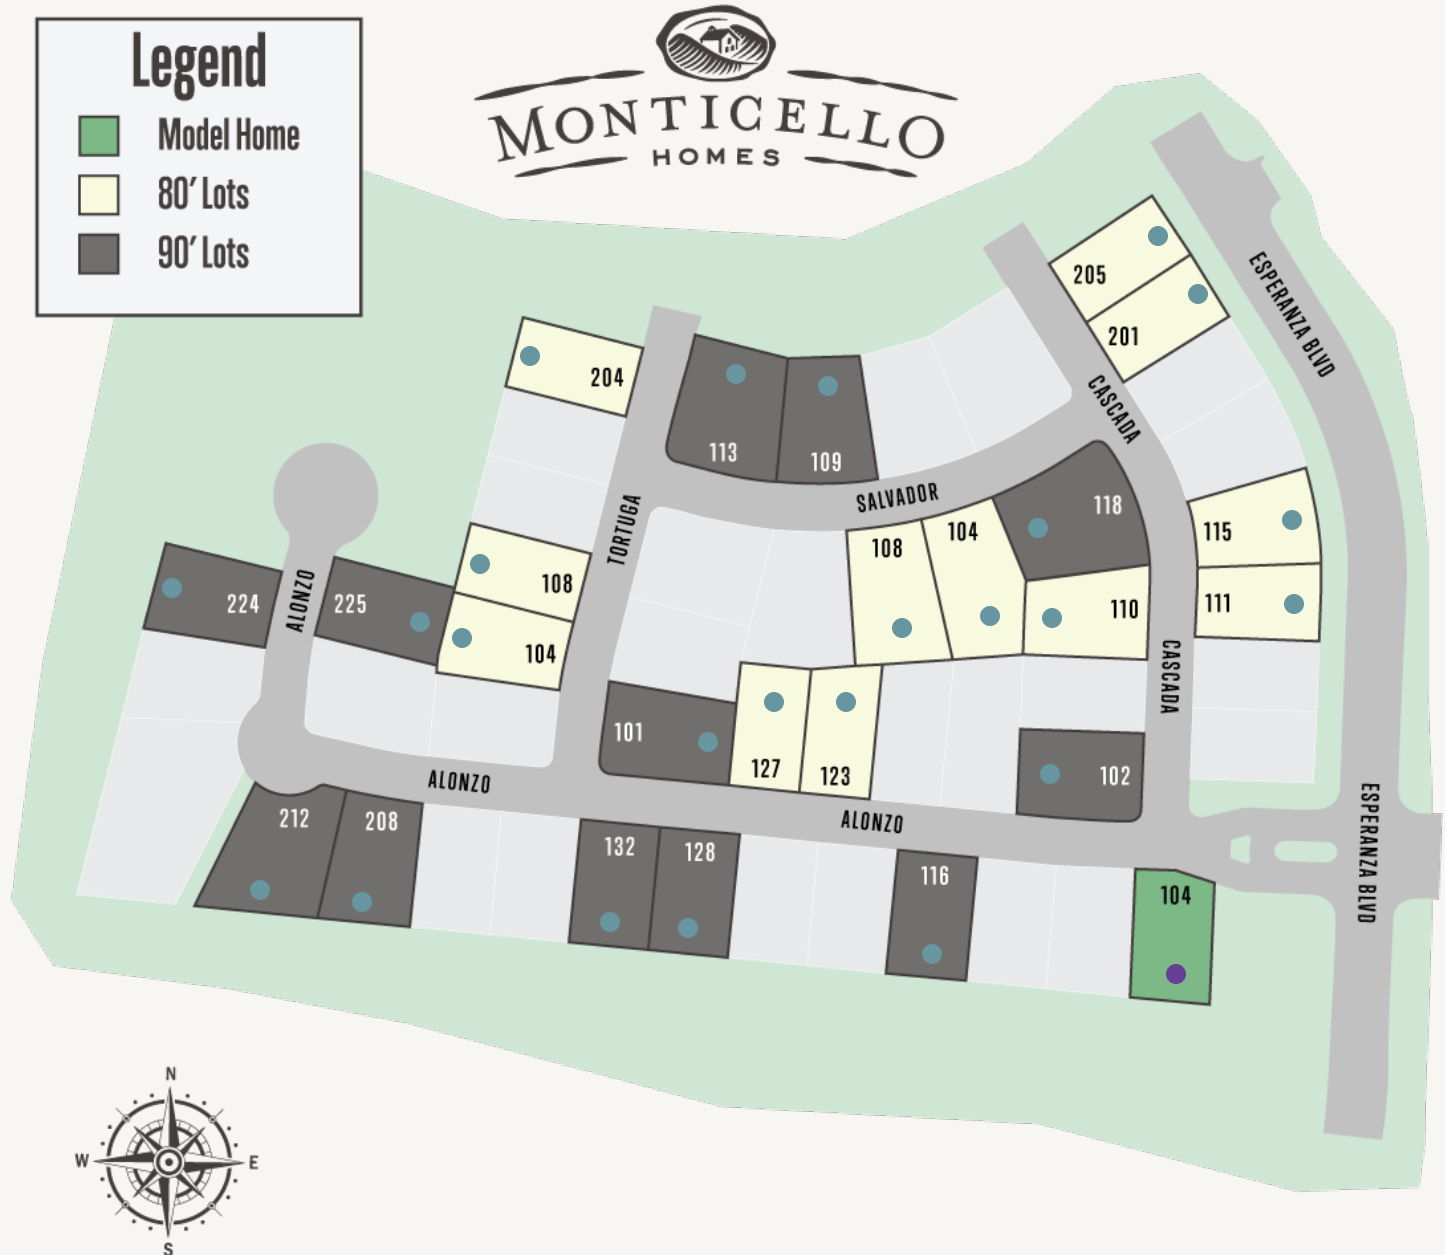

# ESPERANZA : 80'S & 90'S

● Available ● Model ● Coming Soon

This community information and available home sites are subject to change without notice

# ESPERANZA : 80'S & 90'S

Lot #	Address	Lot Size	Status	Details
7	104 Alonzo		Coming Soon	
12	101 Tortuga		Lot Available	
11	127 Alonzo		Lot Available	
10	123 Alonzo		Lot Available	
7	102 Cascada		Lot Available	
5	110 Cascada		Lot Available	
4	118 Cascada		Lot Available	
3	104 Salvador		Lot Available	
2	108 Salvador		Lot Available	
4	115 Cascada		Lot Available	
3	111 Cascada		Lot Available	
2	205 Cascada		Lot Available	
1	201 Cascada		Lot Available	
8	113 Salvador		Lot Available	
7	109 Salvador		Lot Available	
22	104 Tortuga		Lot Available	
21	108 Tortuga		Lot Available	

# ESPERANZA : 80'S & 90'S

Lot #	Address	Lot Size	Status	Details
18	204 Tortuga		Lot Available	
2	225 Alonzo		Lot Available	
23	224 Alonzo		Lot Available	
20	212 Alonzo		Lot Available	
19	208 Alonzo		Lot Available	
14	132 Alonzo		Lot Available	
13	128 Alonzo		Lot Available	
10	116 Alonzo		Lot Available	