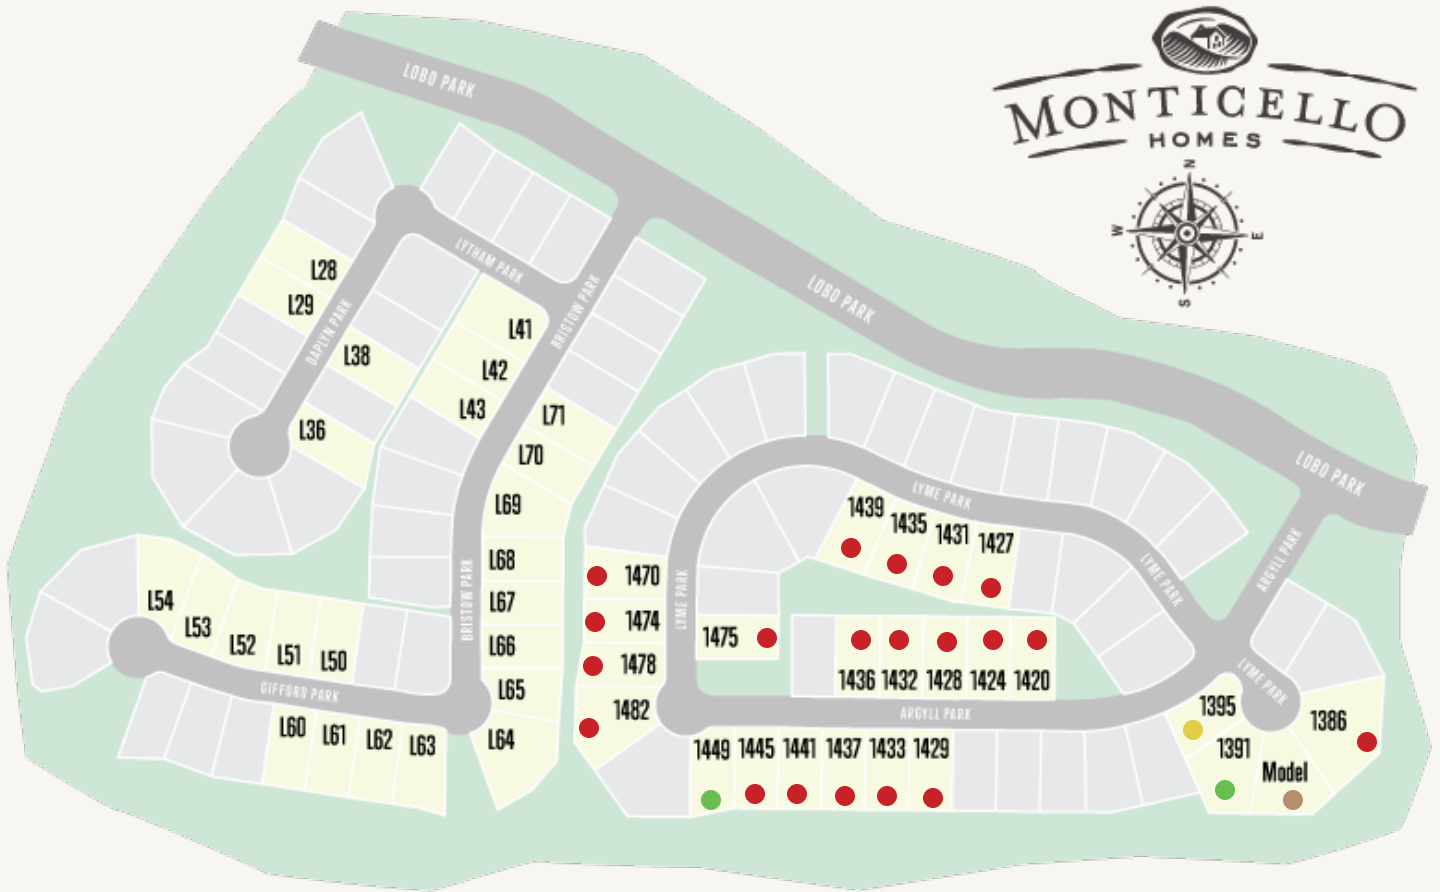

VENTANA : 70'S

- Sold
- Model
- Under Construction
- Move-in Ready

This community information and available home sites are subject to change without notice

VENTANA : 70'S

Lot #	Address	Lot Size	Status	Details
13	1386 Lyme Park		Sold	Available Plans
14	1387 Lyme Park		Model Home	Available Plans
15	1391 Lyme Park		Move In Ready	View this home »
16	1395 Lyme Park		Under Construction	View this home »
1	1420 Argyll Park		Sold	Available Plans
2	1424 Argyll Park		Sold	Available Plans
14	1427 Lyme Park		Sold	Available Plans
3	1428 Argyll Park		Sold	Available Plans
22	1429 Argyll Park		Sold	Available Plans
13	1431 Lyme Park		Sold	Available Plans
4	1432 Argyll Park		Sold	Available Plans
23	1433 Argyll Park		Sold	Available Plans
12	1435 Lyme Park		Sold	Available Plans
5	1436 Argyll Park		Sold	Available Plans
11	1439 Lyme Park		Sold	Available Plans
25	1441 Argyll Park		Sold	Available Plans
26	1445 Argyll Park		Sold	Available Plans

Floor plans, elevations, and/or optional features, reflected in this brochure, may be discontinued at any time and specific construction details may not always be identically reproduced. Many factors including site conditions that affect slab drops (step downs), steps leading to the front door or off the patio to the side / rear yard, and selections made by Purchaser directly impact the ability of Monticello Homes to replicate the details reflected herein.

VENTANA : 70'S

Lot #	Address	Lot Size	Status	Details
27	1449 Argyll Park		Move In Ready	View this home »
32	1470 Lyme Park		Sold	Available Plans
31	1474 Lyme Park		Sold	Available Plans
7	1475 Lyme Park		Sold	Available Plans
30	1478 Lyme Park		Sold	
29	1482 Lyme Park		Sold	
24	1437 Argyll Park		Sold	