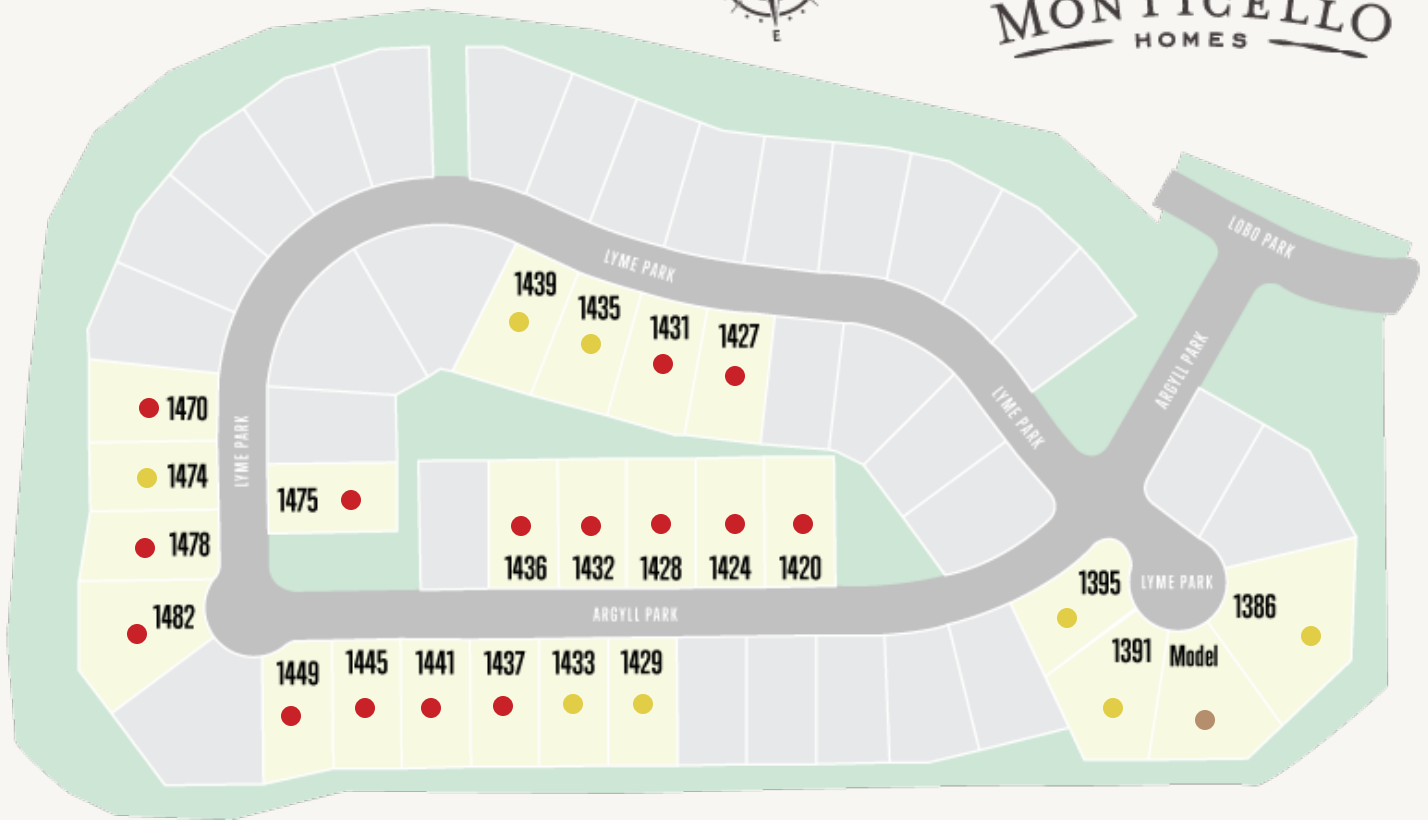

# VENTANA

● Sold ● Model ● Under Construction

This community information and available home sites are subject to change without notice

# VENTANA

Lot #	Address	Lot Size	Status	Details
13	1386 Lyme Park		Under Construction	<a href="#">View this home »</a>
14	1387 Lyme Park		Model Home	<a href="#">Available Plans</a>
15	1391 Lyme Park		Under Construction	<a href="#">View this home »</a>
16	1395 Lyme Park		Under Construction	<a href="#">View this home »</a>
1	1420 Argyll Park		Sold	<a href="#">Available Plans</a>
2	1424 Argyll Park		Sold	<a href="#">Available Plans</a>
14	1427 Lyme Park		Sold	<a href="#">Available Plans</a>
3	1428 Argyll Park		Sold	<a href="#">Available Plans</a>
22	1429 Argyll Park		Under Construction	<a href="#">View this home »</a>
13	1431 Lyme Park		Sold	<a href="#">Available Plans</a>
4	1432 Argyll Park		Sold	<a href="#">Available Plans</a>
23	1433 Argyll Park		Under Construction	<a href="#">View this home »</a>
12	1435 Lyme Park		Under Construction	<a href="#">View this home »</a>
5	1436 Argyll Park		Sold	<a href="#">Available Plans</a>
11	1439 Lyme Park		Under Construction	<a href="#">View this home »</a>
31	1474 Lyme Park		Under Construction	<a href="#">View this home »</a>
7	1475 Lyme Park		Sold	<a href="#">Available Plans</a>

# VENTANA

Lot #	Address	Lot Size	Status	Details
32	1470 Lyme Park		Sold	
30	1478 Lyme Park		Sold	
29	1482 Lyme Park		Sold	
24	1437 Argyll Park		Sold	
25	1441 Argyll Park		Sold	
26	1445 Argyll Park		Sold	
27	1449 Argyll Park		Sold	