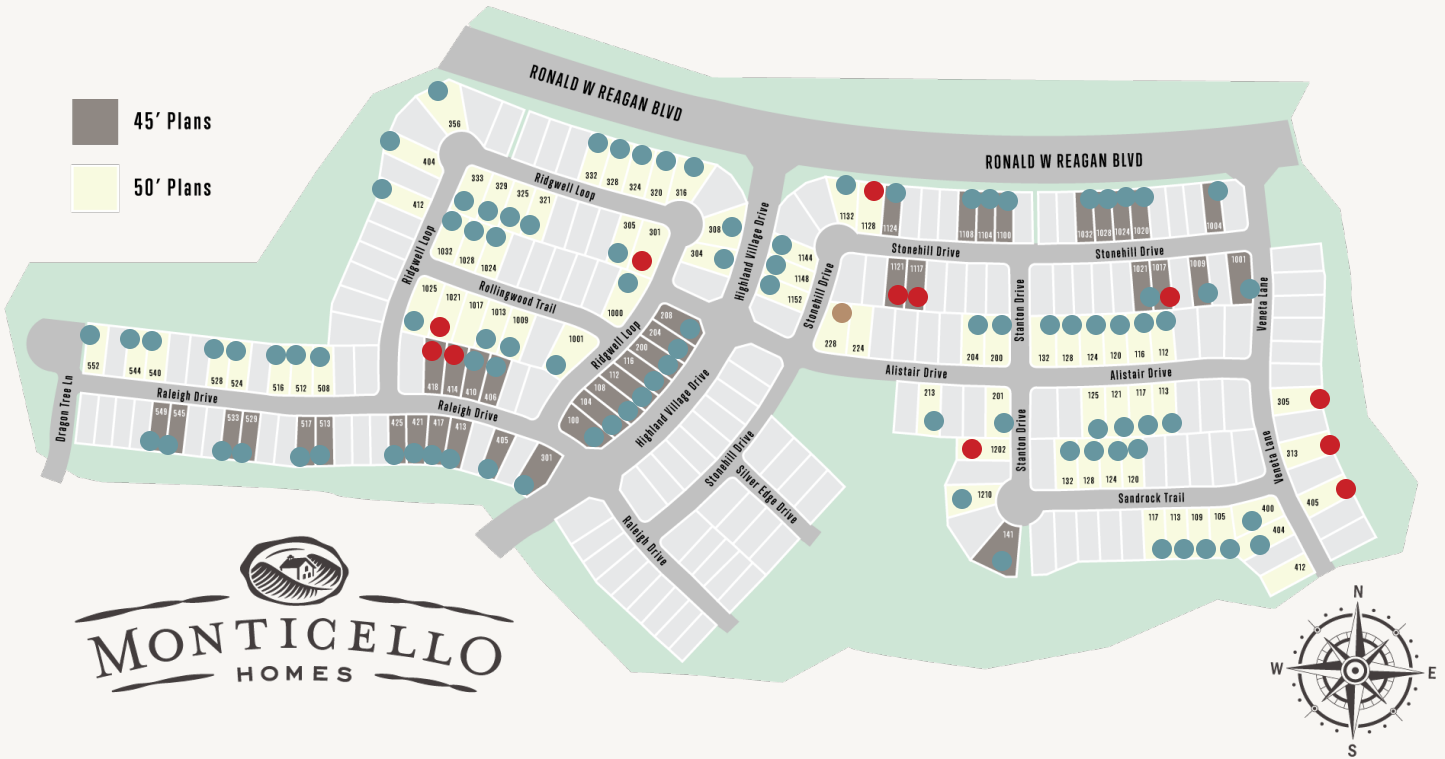

HIGHLAND VILLAGE : 45'S & 50'S

● Available ● Sold ● Model

This community information and available home sites are subject to change without notice

HIGHLAND VILLAGE : 45'S & 50'S

Lot #	Address	Lot Size	Status	Details
7	1017 Stone Hill Drive		Sold	
2	1021 Rollingwood Trail		Sold	
4	1117 Stonehill Drive		Sold	
3	1121 Stonehill Drive		Sold	
8	1128 Stonehill Drive		Sold	
16	228 Alistair Drive		Model Home For Sale	View this home »
9	301 Ridgewell Loop		Sold	
7	305 Veneta Lane		Sold	
9	313 Veneta Lane		Sold	
11	405 Veneta Lane		Sold	
12	414 Raleigh Drive		Sold	
13	418 Raleigh Drive		Sold	
7	104 Ridgewell Loop		Lot Available	
6	108 Ridgewell Loop		Lot Available	
8	100 Ridgewell Loop		Lot Available	
5	112 Ridgewell Loop		Lot Available	
4	116 Ridgewell Loop		Lot Available	

HIGHLAND VILLAGE : 45'S & 50'S

Lot #	Address	Lot Size	Status	Details
3	200 Ridgewell Loop		Lot Available	
2	204 Ridgewell Loop		Lot Available	
1	208 Ridgewell Loop		Lot Available	
21	549 Raleigh Drive		Lot Available	
20	545 Raleigh Drive		Lot Available	
17	533 Raleigh Drive		Lot Available	
16	529 Raleigh Drive		Lot Available	
13	517 Raleigh Drive		Lot Available	
12	513 Raleigh Drive		Lot Available	
8	425 Raleigh Drive		Lot Available	
7	421 Raleigh Drive		Lot Available	
6	417 Raleigh Drive		Lot Available	
5	413 Raleigh Drive		Lot Available	
3	405 Raleigh Drive		Lot Available	
1	301 Raleigh Drive		Lot Available	
11	410 Raleigh Drive		Lot Available	
10	406 Raleigh Drive		Lot Available	