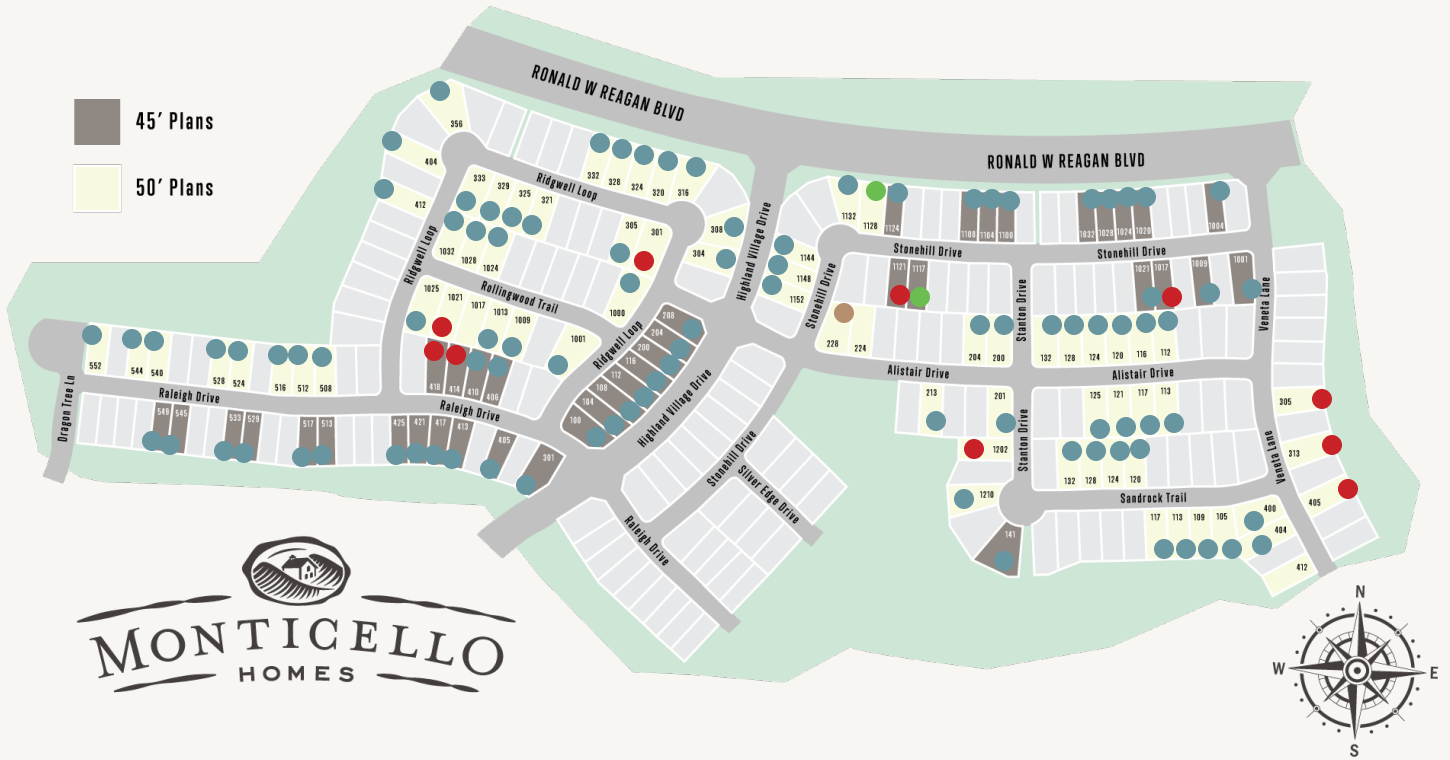

HIGHLAND VILLAGE

- Move-in Ready
- Available
- Sold
- Model

This community information and available home sites are subject to change without notice

HIGHLAND VILLAGE

Lot #	Address	Lot Size	Status	Details
7	1017 Stone Hill Drive		Sold	
2	1021 Rollingwood Trail		Sold	
4	1117 Stonehill Drive		Move In Ready	View this home »
3	1121 Stonehill Drive		Sold	
8	1128 Stonehill Drive		Move In Ready	View this home »
16	228 Alistair Drive		Model Home For Sale	View this home »
9	301 Ridgewell Loop		Sold	
7	305 Veneta Lane		Sold	
9	313 Veneta Lane		Sold	
11	405 Veneta Lane		Sold	
12	414 Raleigh Drive		Sold	
13	418 Raleigh Drive		Sold	
7	104 Ridgewell Loop		Lot Available	
6	108 Ridgewell Loop		Lot Available	
8	100 Ridgewell Loop		Lot Available	
5	112 Ridgewell Loop		Lot Available	
4	116 Ridgewell Loop		Lot Available	

HIGHLAND VILLAGE

Lot #	Address	Lot Size	Status	Details
3	200 Ridgewell Loop		Lot Available	
2	204 Ridgewell Loop		Lot Available	
1	208 Ridgewell Loop		Lot Available	
21	549 Raleigh Drive		Lot Available	
20	545 Raleigh Drive		Lot Available	
17	533 Raleigh Drive		Lot Available	
16	529 Raleigh Drive		Lot Available	
13	517 Raleigh Drive		Lot Available	
12	513 Raleigh Drive		Lot Available	
8	425 Raleigh Drive		Lot Available	
7	421 Raleigh Drive		Lot Available	
6	417 Raleigh Drive		Lot Available	
5	413 Raleigh Drive		Lot Available	
3	405 Raleigh Drive		Lot Available	
1	301 Raleigh Drive		Lot Available	
11	410 Raleigh Drive		Lot Available	
10	406 Raleigh Drive		Lot Available	