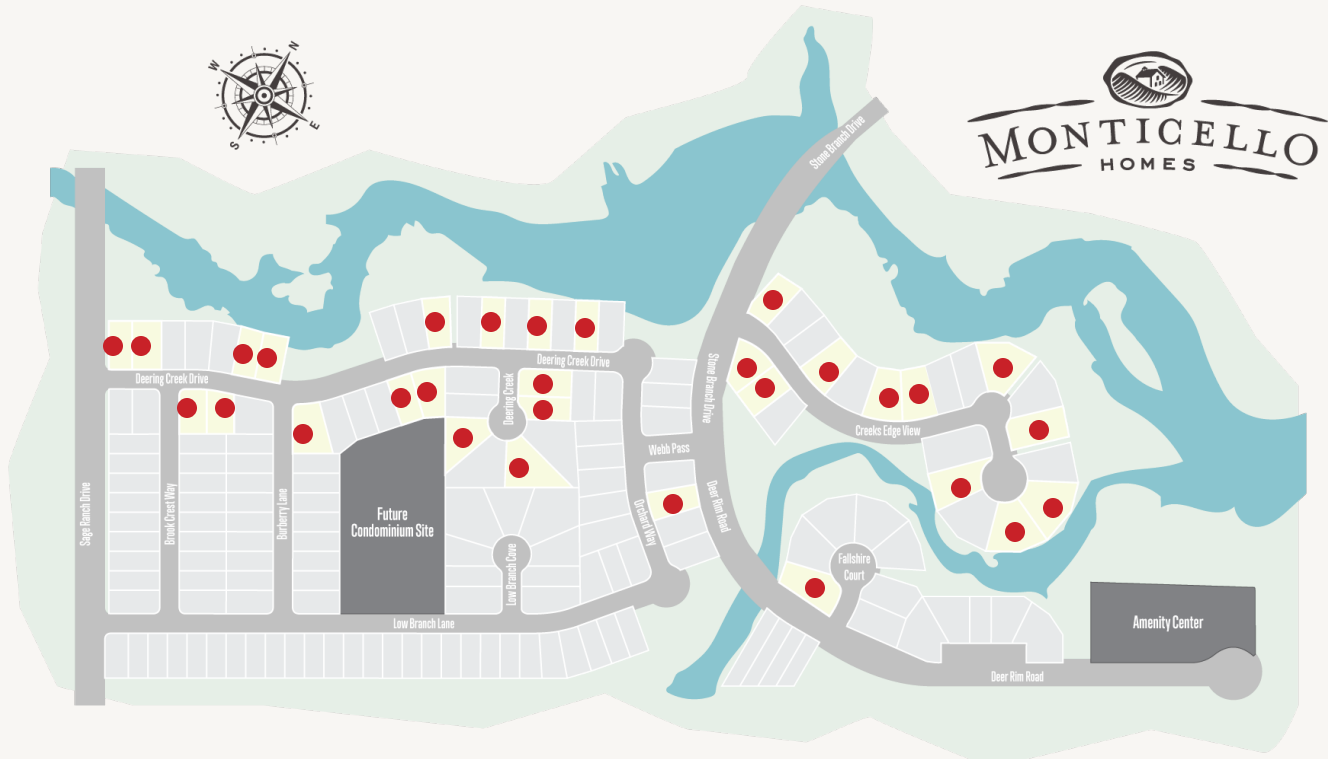

DEERBROOKE

● Sold

This community information and available home sites are subject to change without notice

DEERBROOKE

Lot #	Address	Lot Size	Status	Details
25	1060 Creeks Edge View		Sold	

DEERBROOKE

Lot #	Address	Lot Size	Status	Details
8	1329 Deering Creek Drive		Sold	
2	1336 Deering Creek Drive		Sold	
1	1340 Deering Creek Drive		Sold	