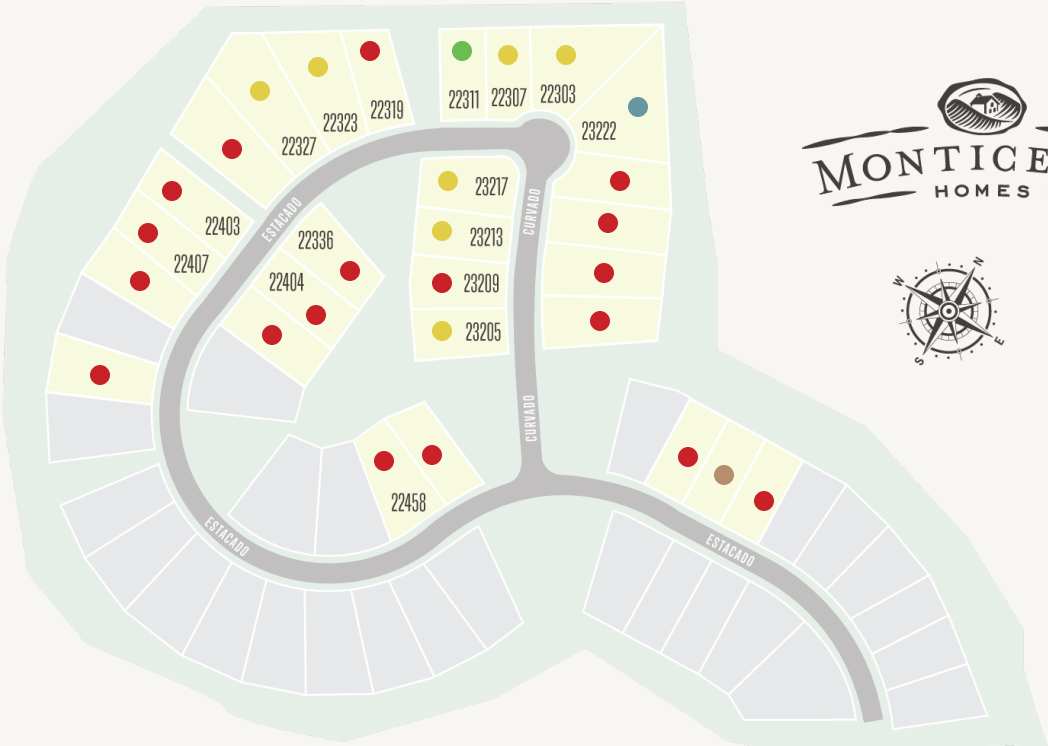

# CAMPANAS AT CIBOLO CANYON

- Available
- Sold
- Model
- Under Construction
- Move-in Ready

This community information and available home sites are subject to change without notice

Floor plans, elevations, and/or optional features, reflected in this brochure, may be discontinued at any time and specific construction details may not always be identically reproduced. Many factors including site conditions that affect slab drops (step downs), steps leading to the front door or off the patio to the side / rear yard, and selections made by Purchaser directly impact the ability of Monticello Homes to replicate the details reflected herein.

# CAMPANAS AT CIBOLO CANYON

Lot #	Address	Lot Size	Status	Details
73	22303 Estacado		Under Construction	<a href="#">View this home »</a>
72	22307 Estacado		Under Construction	<a href="#">View this home »</a>
71	22311 Estacado		Move In Ready	<a href="#">View this home »</a>
70	22319 Estacado		Sold	Available Plans
69	22323 Estacado		Under Construction	<a href="#">View this home »</a>
68	22327 Estacado		Under Construction	<a href="#">View this home »</a>
8	22336 Estacado		Sold	Available Plans
66	22403 Estacado		Sold	Available Plans
7	22404 Estacado		Sold	Available Plans
65	22407 Estacado		Sold	Available Plans
6	22408 Estacado		Sold	Available Plans
64	22411 Estacado		Sold	Available Plans
62	22419 Estacado		Sold	Available Plans
2	22458 Estacado		Sold	Available Plans
1	22462 Estacado		Sold	Available Plans
45	22510 Estacado		Sold	Available Plans
44	22514 Estacado		Model Home	Available Plans