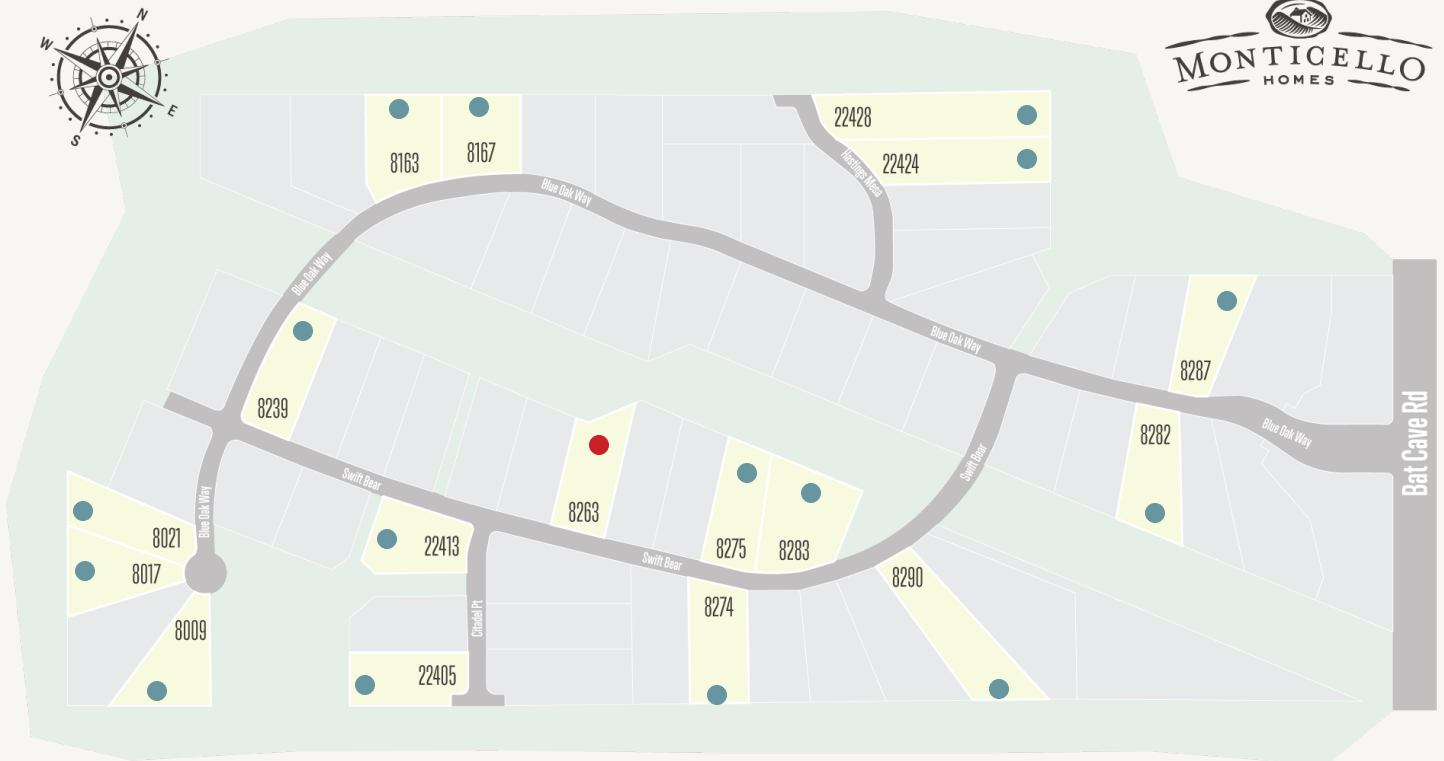

ENCHANTED BLUFF

● Available ● Sold

This community information and available home sites are subject to change without notice

ENCHANTED BLUFF

| Lot # | Address | Lot Size | Status | Details |
|-------|---------------------|----------|---------------|---------|
| 30 | 22405 Citadel Pt | | Lot Available | |
| 28 | 22413 Citadel Pt | | Lot Available | |
| 25 | 8009 Blue Oak Way | | Lot Available | |
| 23 | 8017 Blue Oak Way | | Lot Available | |
| 22 | 8021 Blue Oak Way | | Lot Available | |
| 66 | 8283 Swift Bear | | Lot Available | |
| 65 | 8275 Swift Bear | | Lot Available | |
| 62 | 8263 Swift Bear | | Sold | |
| 56 | 8239 Swift Bear | | Lot Available | |
| 17 | 8163 Blue Oak Way | | Lot Available | |
| 16 | 8167 Blue Oak Way | | Lot Available | |
| 35 | 8274 Swift Bear | | Lot Available | |
| 39 | 8290 Swift Bear | | Lot Available | |
| 8 | 22424 Hastings Mesa | | Lot Available | |
| 9 | 22428 Hastings Mesa | | Lot Available | |
| 44 | 8282 Blue Oak Way | | Lot Available | |
| 2 | 8287 Blue Oak Way | | Lot Available | |