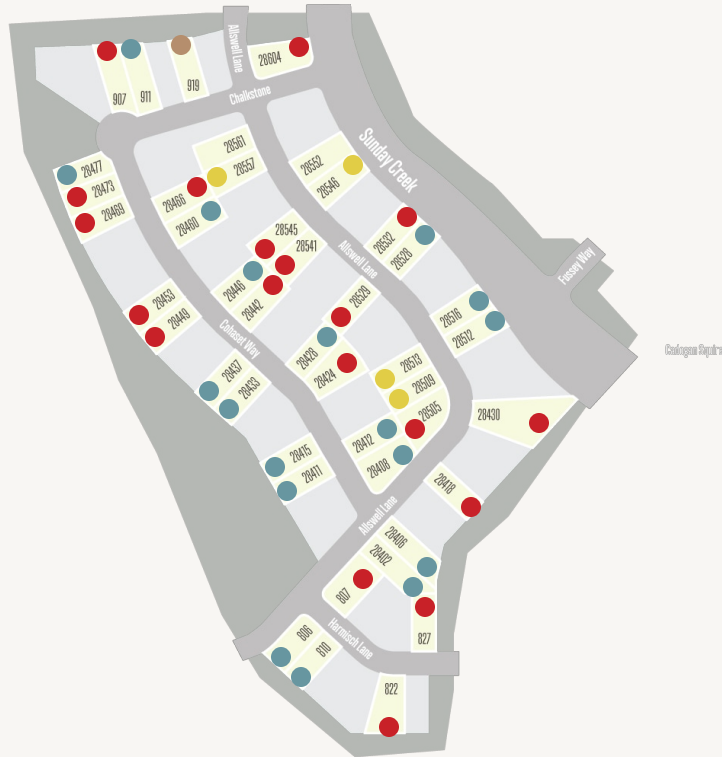

KINDER RANCH : 50'S

● Available
 ● Sold
 ● Model
 ● Under Construction

This community information and available home sites are subject to change without notice

KINDER RANCH : 50'S

Lot #	Address	Lot Size	Status	Details
18	28418 Allswell Lane		Sold	Available Plans
9	28442 Cohaset Way		Sold	Available Plans
54	28453 Cohaset Way		Sold	Available Plans
14	28466 Cohaset Way		Sold	Available Plans
30	28505 Allswell Lane		Sold	Available Plans
29	28509 Allswell Lane		Under Construction	View this home »
28	28513 Allswell Lane		Under Construction	View this home »
25	28529 Allswell Lane		Sold	Available Plans
22	28541 Allswell Lane		Sold	Available Plans
21	28545 Allswell Lane		Sold	Available Plans
32	28546 Allswell Lane		Under Construction	View this home »
18	28557 Allswell Lane		Under Construction	View this home »
5	822 Harmisch Lane		Sold	Available Plans
10	827 Harmisch Lane		Sold	Available Plans
43	919 Chalkstone		Model Home	Available Plans
13	28460 Cohaset Way		Lot Available	

KINDER RANCH : 50'S

Lot #	Address	Lot Size	Status	Details
10	28446 Cohaset Way		Lot Available	
1	28604 Allswell Lane		Sold	
63	28411 Cohaset Way		Lot Available	
62	28415 Cohaset Way		Lot Available	
59	28433 Cohaset Way		Lot Available	
58	28437 Cohaset Way		Lot Available	
55	28449 Cohaset Way		Sold	
50	28469 Cohaset Way		Sold	
49	28473 Cohaset Way		Sold	
48	28477 Cohaset Way		Lot Available	
46	907 Chalkstone		Sold	
45	911 Chalkstone		Lot Available	
2	810 Harmsich Lane		Lot Available	
1	806 Harmisch Lane		Lot Available	
6	28428 Cohaset Way		Lot Available	
5	28424 Cohaset Way		Sold	
2	28412 Cohaset Way		Lot Available	

KINDER RANCH : 50'S

Lot #	Address	Lot Size	Status	Details
1	28408 Cohaset Way		Lot Available	
17	28561 Allswell Lane		Lot Unavailable	
25	28516 Allswell Lane		Lot Available	
24	28512 Allswell Lane		Lot Available	
21	28430 Allswell Lane		Sold	
15	28406 Allswell Lane		Lot Available	
14	28402 Allswell Lane		Lot Available	
28	28528 Allswell Lane		Lot Available	
13	807 Harmisch Lane		Sold	