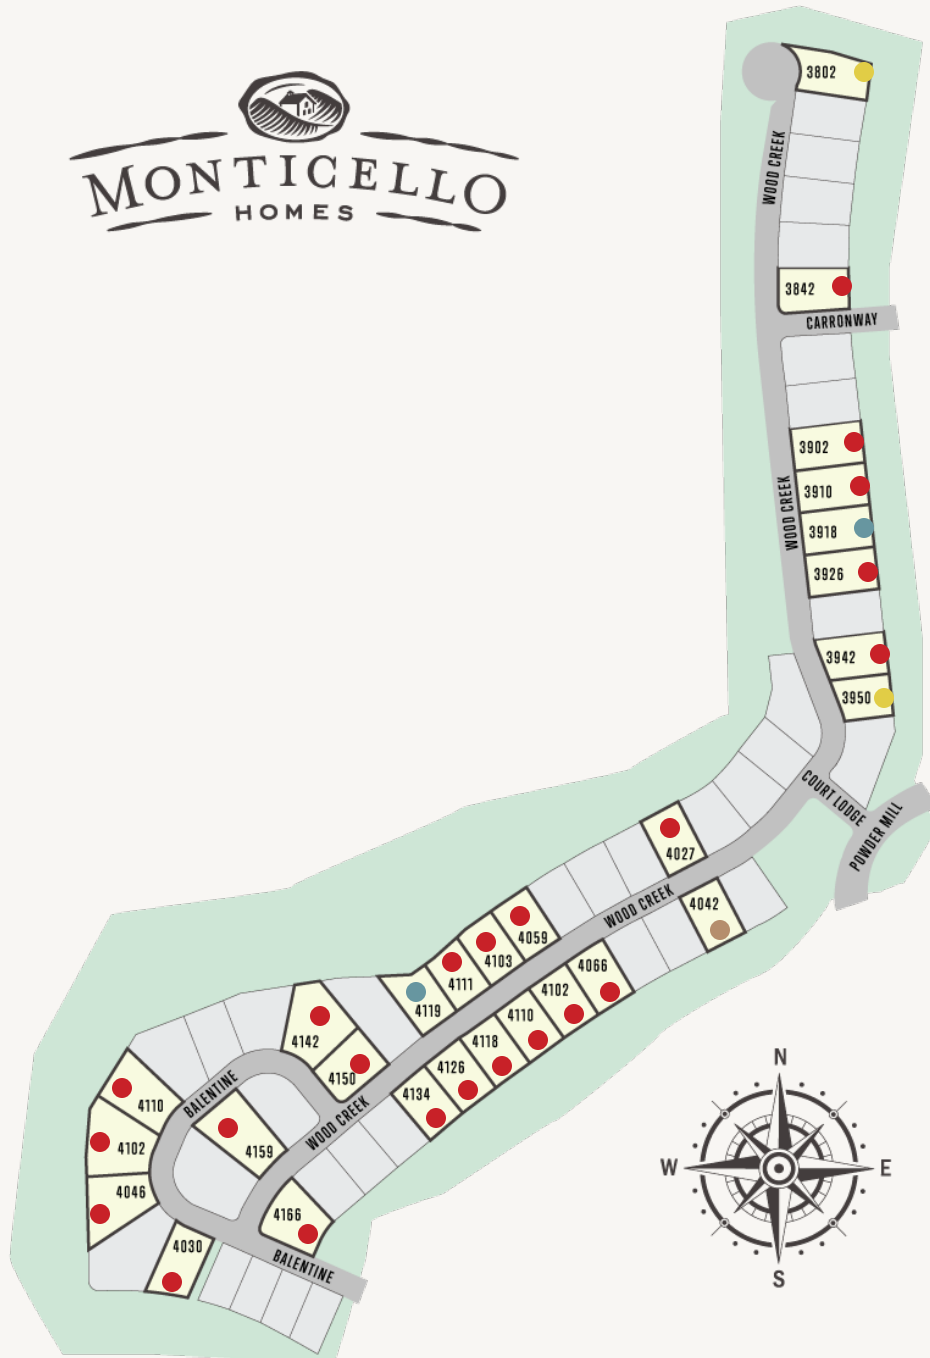

SHAVANO HIGHLANDS : 90'S

● Available ● Sold ● Model ● Under Construction

This community information and available home sites are subject to change without notice

SHAVANO HIGHLANDS : 90'S

Lot #	Address	Lot Size	Status	Details
6	3802 Wood Creek		Under Construction	View this home »
19	3950 Wood Creek		Under Construction	View this home »
27	4030 Balentine		Sold	Available Plans
29	4042 Wood Creek		Model Home	Available Plans
39	4059 Wood Creek		Sold	Available Plans
26	4066 Wood Creek		Sold	Available Plans
25	4102 Wood Creek		Sold	Available Plans
29	4110 Balentine		Sold	Available Plans
24	4110 Wood Creek		Sold	Available Plans
37	4111 Wood Creek		Sold	Available Plans
22	4126 Wood Creek		Sold	Available Plans
34	4150 Balentine		Sold	Available Plans
17	4166 Wood Creek		Sold	Available Plans
49	4046 Balentine		Sold	
18	3942 Wood Creek		Sold	
16	3926 Wood Creek		Sold	
15	3918 Wood Creek		Lot Available	

SHAVANO HIGHLANDS : 90'S

Lot #	Address	Lot Size	Status	Details
14	3910 Wood Creek		Sold	
13	3902 Wood Creek		Sold	
11	3842 Wood Creek		Sold	
2	4159 Wood Creek		Sold	
28	4102 Balentine		Sold	
21	4134 Wood Creek		Sold	
36	4119 Wood Creek		Lot Available	
23	4118 Wood Creek		Sold	
33	4142 Balentine		Sold	
38	4103 Wood Creek		Sold	
43	4027 Wood Creek		Sold	