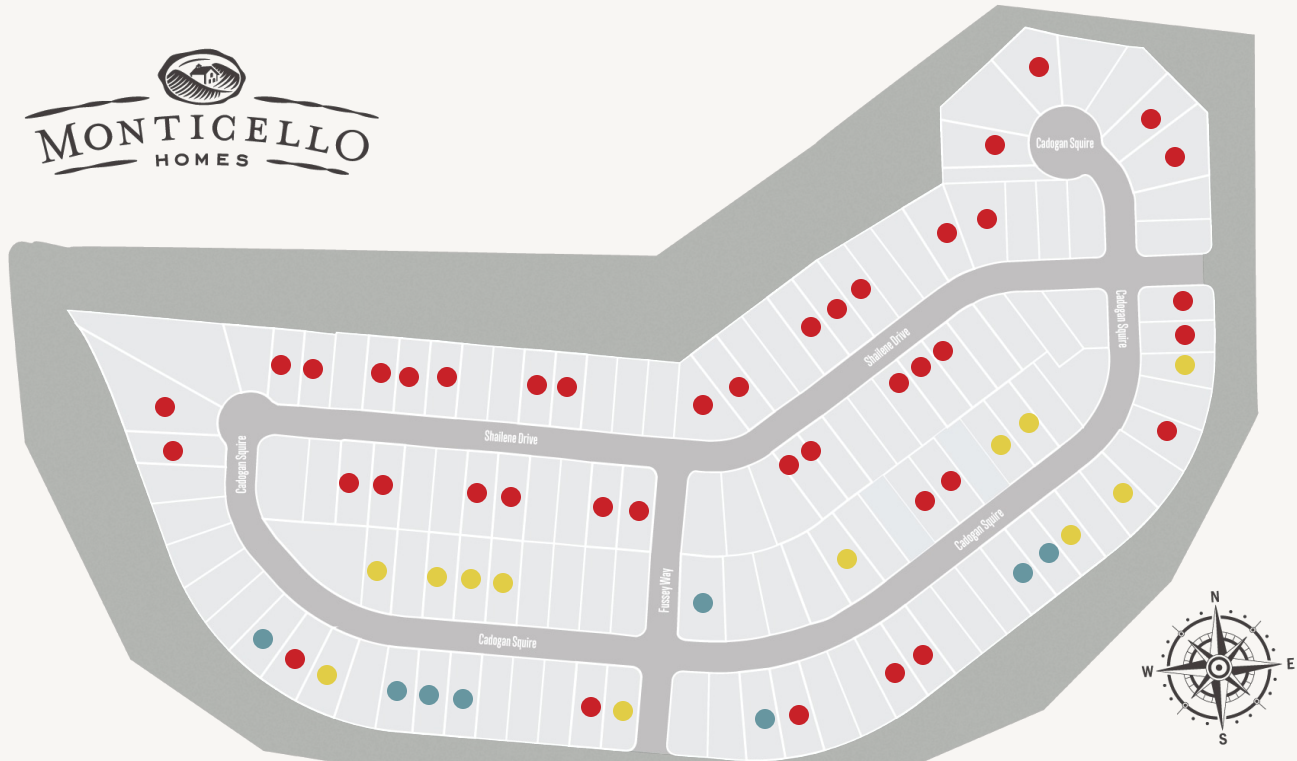

# SUNDAY CREEK AT KINDER RANCH

● Available   
 ● Sold   
 ● Model   
 ● Under Construction

This community information and available home sites are subject to change without notice

# SUNDAY CREEK AT KINDER RANCH

Lot #	Address	Lot Size	Status	Details
97	28514 Shailene Drive		Sold	Available Plans
8	28521 Shailene Drive		Sold	Available Plans
7	28525 Shailene Drive		Sold	Available Plans
101	28530 Shailene Drive		Sold	Available Plans
4	28537 Shailene Drive		Sold	Available Plans
103	28538 Shailene Drive		Sold	Available Plans
3	28541 Shailene Drive		Sold	Available Plans
107	28554 Shailene Drive		Sold	Available Plans
11	1146 Cadogan Squire		Lot Available	
10	1150 Cadogan Squire		Lot Available	
19	1114 Cadogan Squire		Sold	
16	1126 Cadogan Squire		Sold	
15	1130 Cadogan Squire		Sold	
122	1054 Cadogan Squire		Lot Available	
121	1050 Cadogan Squire		Lot Available	
120	1046 Cadogan Squire		Lot Available	
117	1034 Cadogan Squire		Sold	

# SUNDAY CREEK AT KINDER RANCH

Lot #	Address	Lot Size	Status	Details
116	1030 Cadogan Squire		Lot Available	
20	1110 Cadogan Squire		Lot Available	
27	1105 Cadogan Squire		Lot Available	
106	28550 Shailene Drive		Sold	
102	28534 Shailene Drive		Sold	
98	28518 Shailene Drive		Sold	
92	28450 Shailene Drive		Sold	
84	28414 Shailene Drive		Sold	
73	1210 Cadogan Squire		Sold	
79	1229 Cadogan Squire		Sold	
109	1002 Cadogan Squire		Sold	