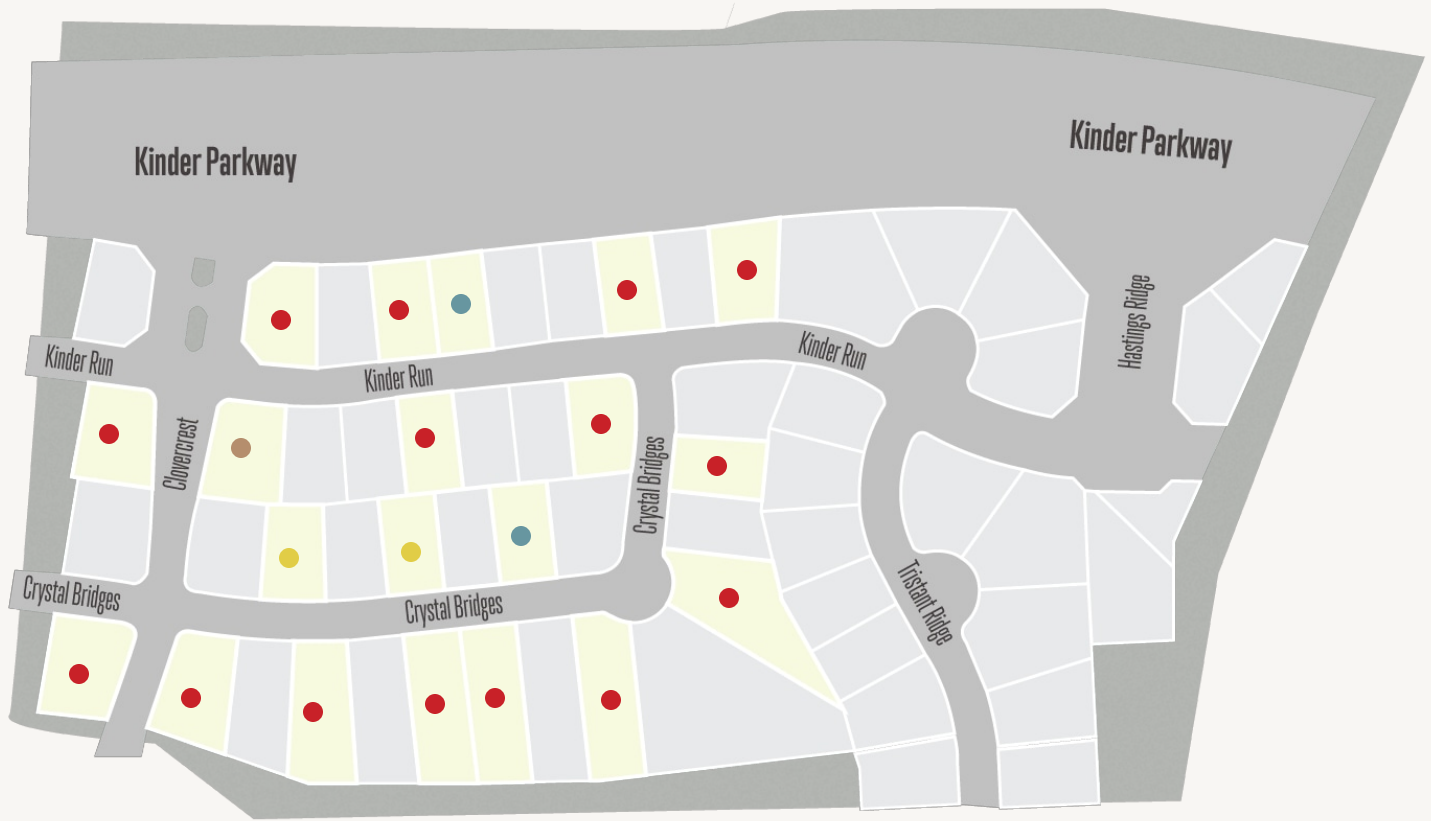

THE VILLAGE AT HASTINGS RIDGE AT KINDER RANCH

● Available
 ● Sold
 ● Model
 ● Under Construction

THE VILLAGE AT HASTINGS RIDGE AT KINDER RANCH

Lot #	Address	Lot Size	Status	Details
13	1705 Kinder Run		Sold	Available Plans
6	1709 Crystal Bridges		Under Construction	View this home »
4	1717 Crystal Bridges		Under Construction	View this home »
33	1738 Crystal Bridges		Sold	
35	1730 Crystal Bridges		Sold	
37	1722 Crystal Bridges		Sold	
38	1718 Crystal Bridges		Sold	
40	1710 Crystal Bridges		Sold	
42	1702 Crystal Bridges		Sold	
4	1630 Crystal Bridges		Sold	

THE VILLAGE AT HASTINGS RIDGE AT KINDER RANCH

Lot #	Address	Lot Size	Status	Details
2	1725 Crystal Bridges		Lot Available	
10	1717 Kinder Run		Lot Available	
1	1630 Kinder Run		Sold	