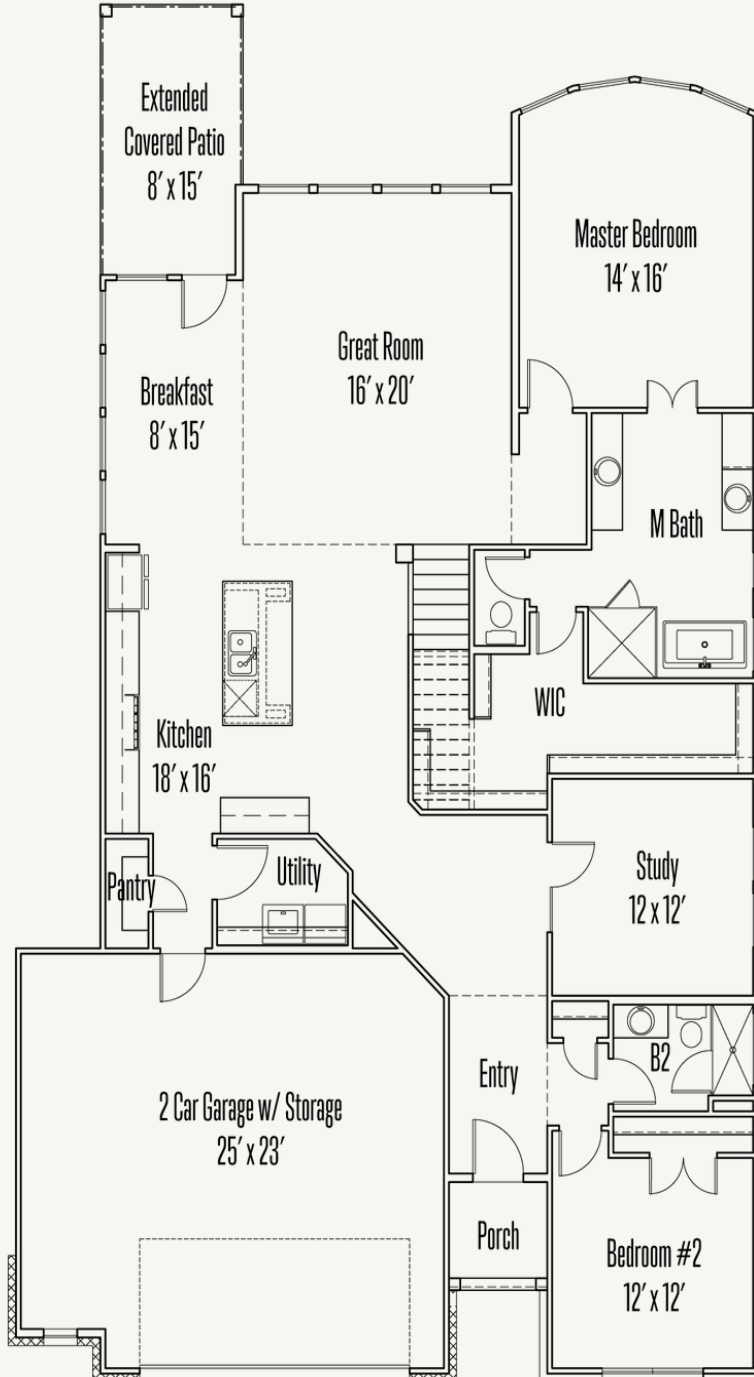

ELKHORN RIDGE AT FAIR OAKS RANCH : 65'S

8946 WHIMSEY RIDGE

TODD : 50-2930F.1

2,949 sq ft

4 Bedrooms

3 Bathrooms

2 Stories

2 Car Garage
Plus Storage

ELKHORN RIDGE AT FAIR OAKS RANCH : 65'S

8946 WHIMSEY RIDGE

TODD : 50-2930F.1

FIRST FLOOR

First Floor

ELKHORN RIDGE AT FAIR OAKS RANCH : 65'S

8946 WHIMSEY RIDGE

TODD : 50-2930F.1

SECOND FLOOR

Second Floor