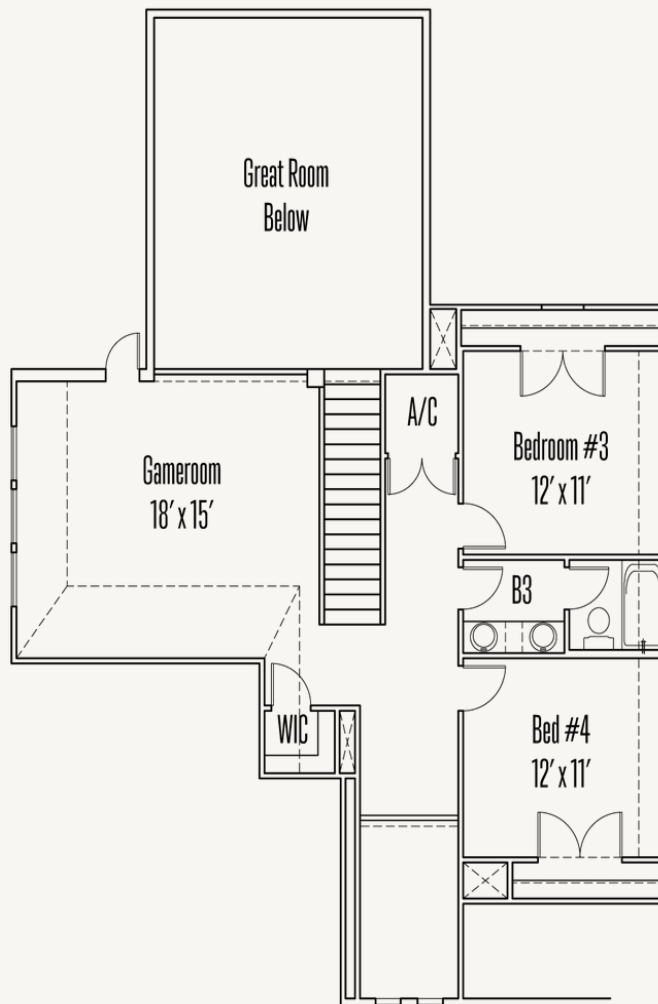

ELKHORN RIDGE AT FAIR OAKS RANCH : 65'S

8946 WHIMSEY RIDGE

TODD : 50-2930F.1

2,949 sq ft

4 Bedrooms

3 Bathrooms

2 Stories

2 Car Garage
Plus Storage

ELKHORN RIDGE AT FAIR OAKS RANCH : 65'S

8946 WHIMSEY RIDGE

TODD : 50-2930F.1

FIRST FLOOR

First Floor

ELKHORN RIDGE AT FAIR OAKS RANCH : 65'S

8946 WHIMSEY RIDGE

TODD : 50-2930F.1

SECOND FLOOR

Second Floor