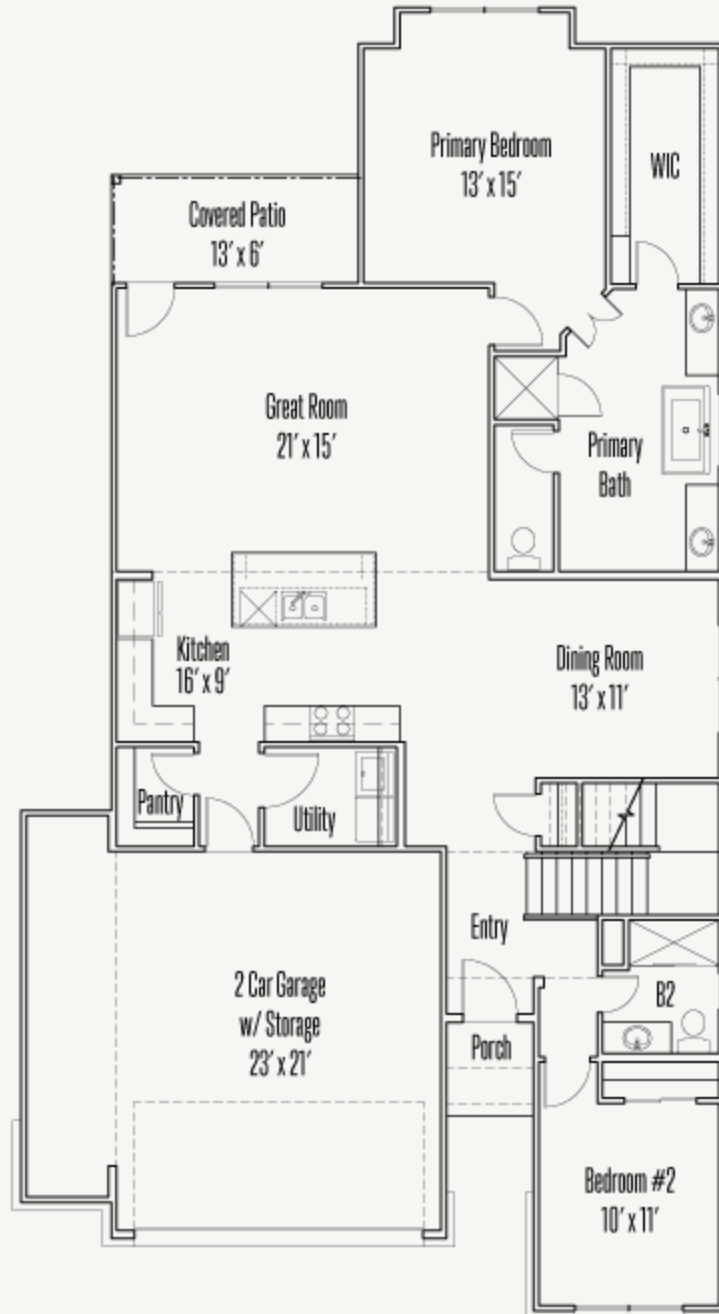

ELKHORN RIDGE AT FAIR OAKS RANCH : 65'S

29743 SLATE CREEK

BASTILLE : 45-2347F.1

2,392 sq ft

4 Bedrooms

3 Bathrooms

2 Stories

2 Car Garage
Plus Storage

ELKHORN RIDGE AT FAIR OAKS RANCH : 65'S

29743 SLATE CREEK

BASTILLE : 45-2347F.1

FIRST FLOOR

ELKHORN RIDGE AT FAIR OAKS RANCH : 65'S

29743 SLATE CREEK

BASTILLE : 45-2347F.1

SECOND FLOOR