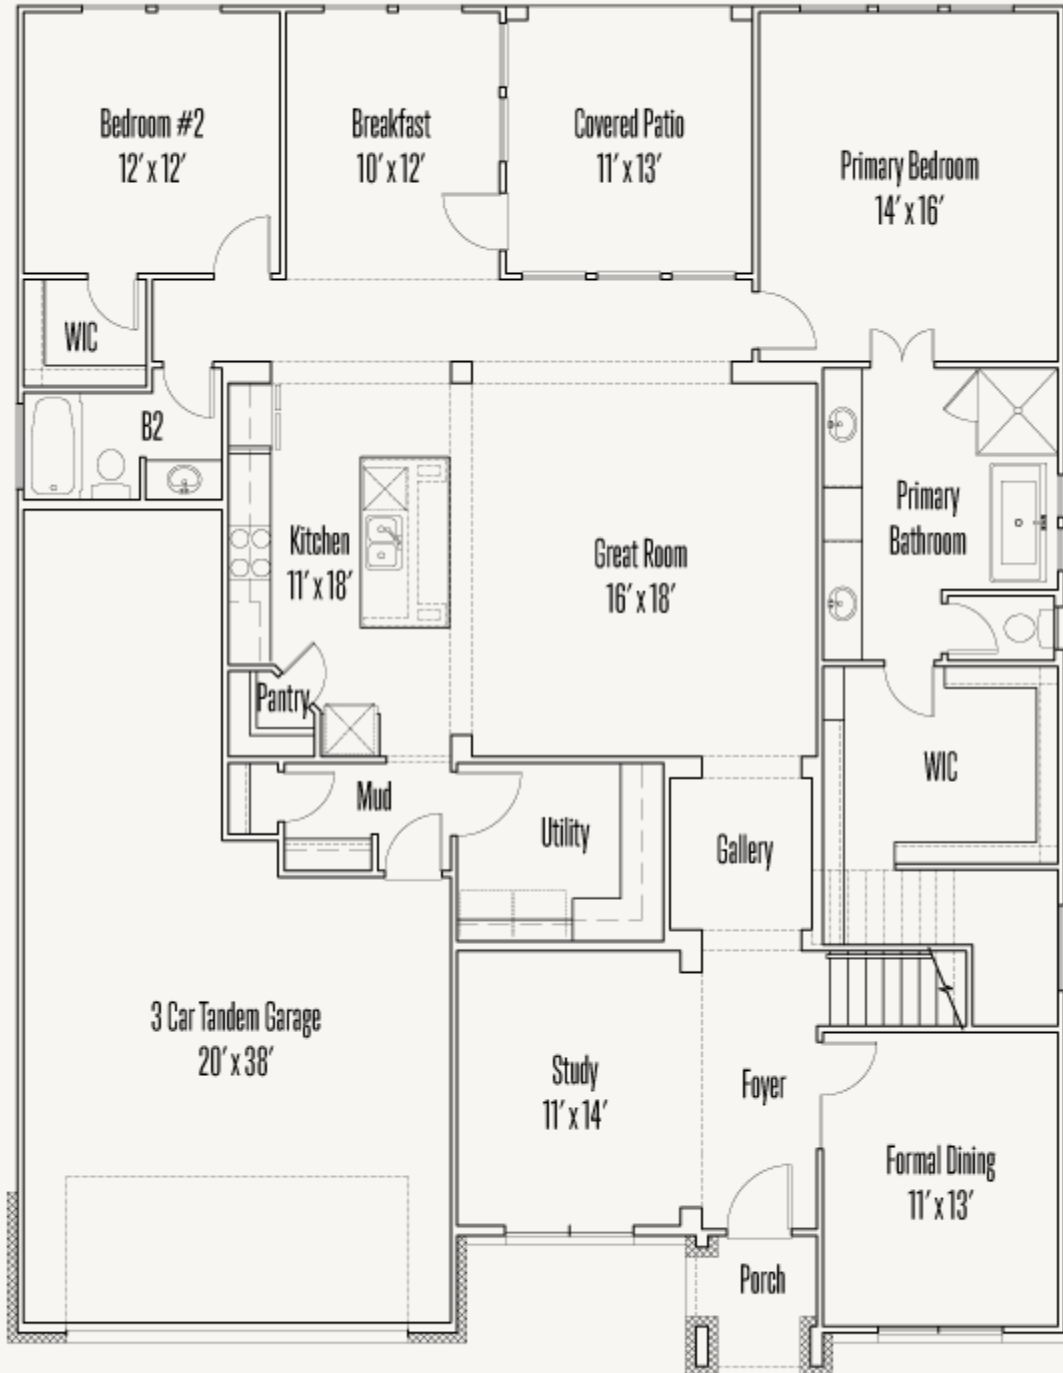

# 135 SONRISA

WARREN : 60-3169F.1

3,187 sq ft

4 Bedrooms

3 Bathrooms

2 Stories

3 Car Garage

ESPERANZA : 70'S

# 135 SONRISA

WARREN : 60-3169F.1

## FIRST FLOOR

ESPERANZA : 70'S

## SECOND FLOOR