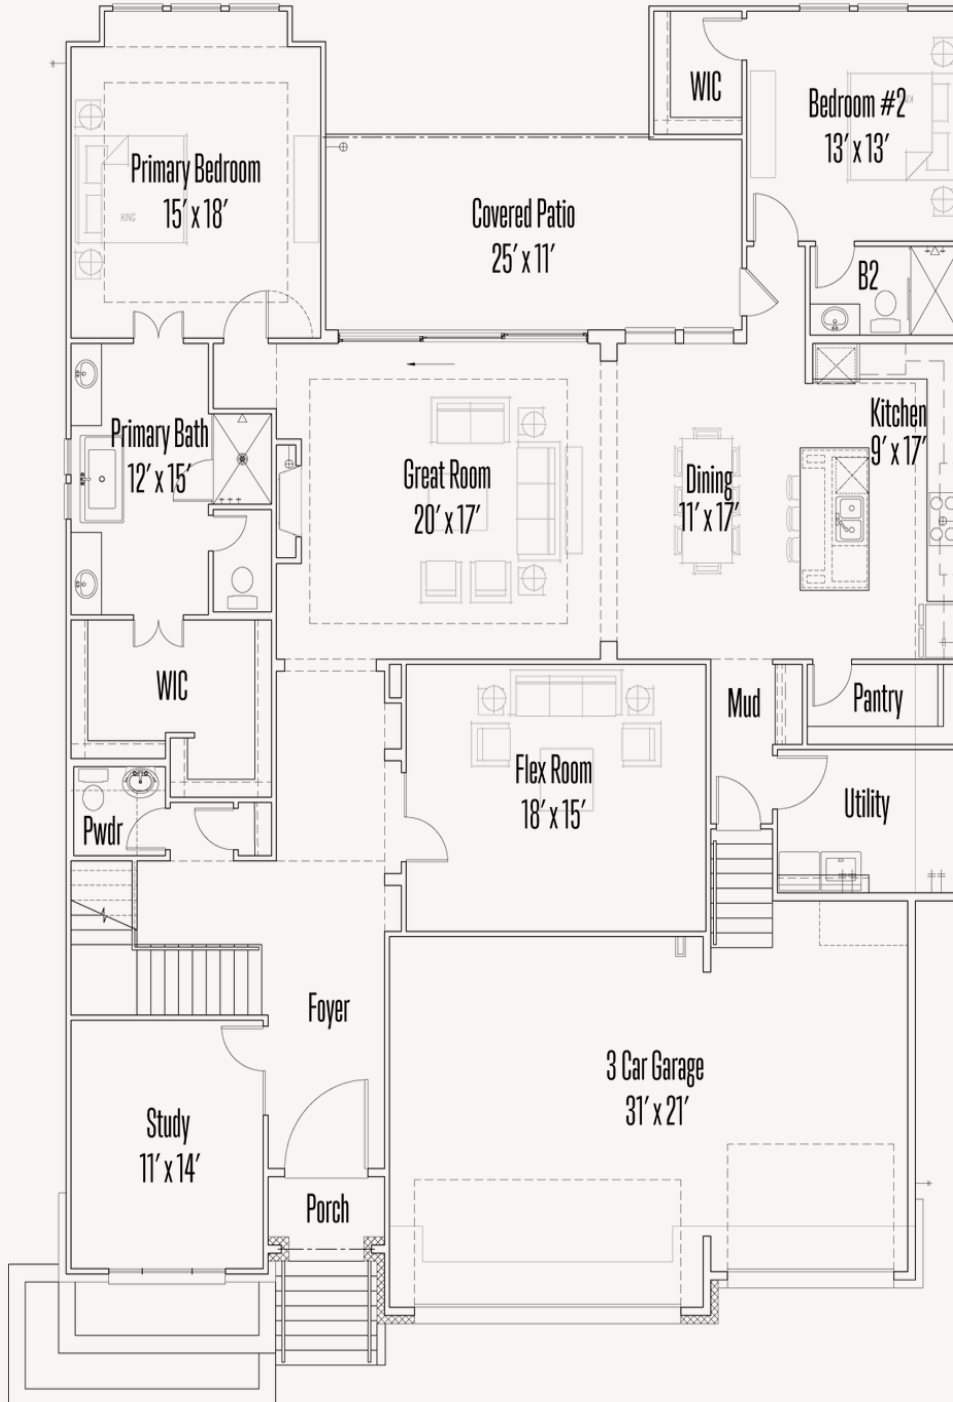

# 220 DULCE VISTA

ARCHER : 65-4144F.1

~~Was: \$1,087,972~~  
Now: \$1,074,900

4,195 sq ft

5 Bedrooms

4.5 Bathrooms

2 Stories

3 Car Garage

# 220 DULCE VISTA

ARCHER : 65-4144F.1

## FIRST FLOOR

ESPERANZA : 70'S

## SECOND FLOOR