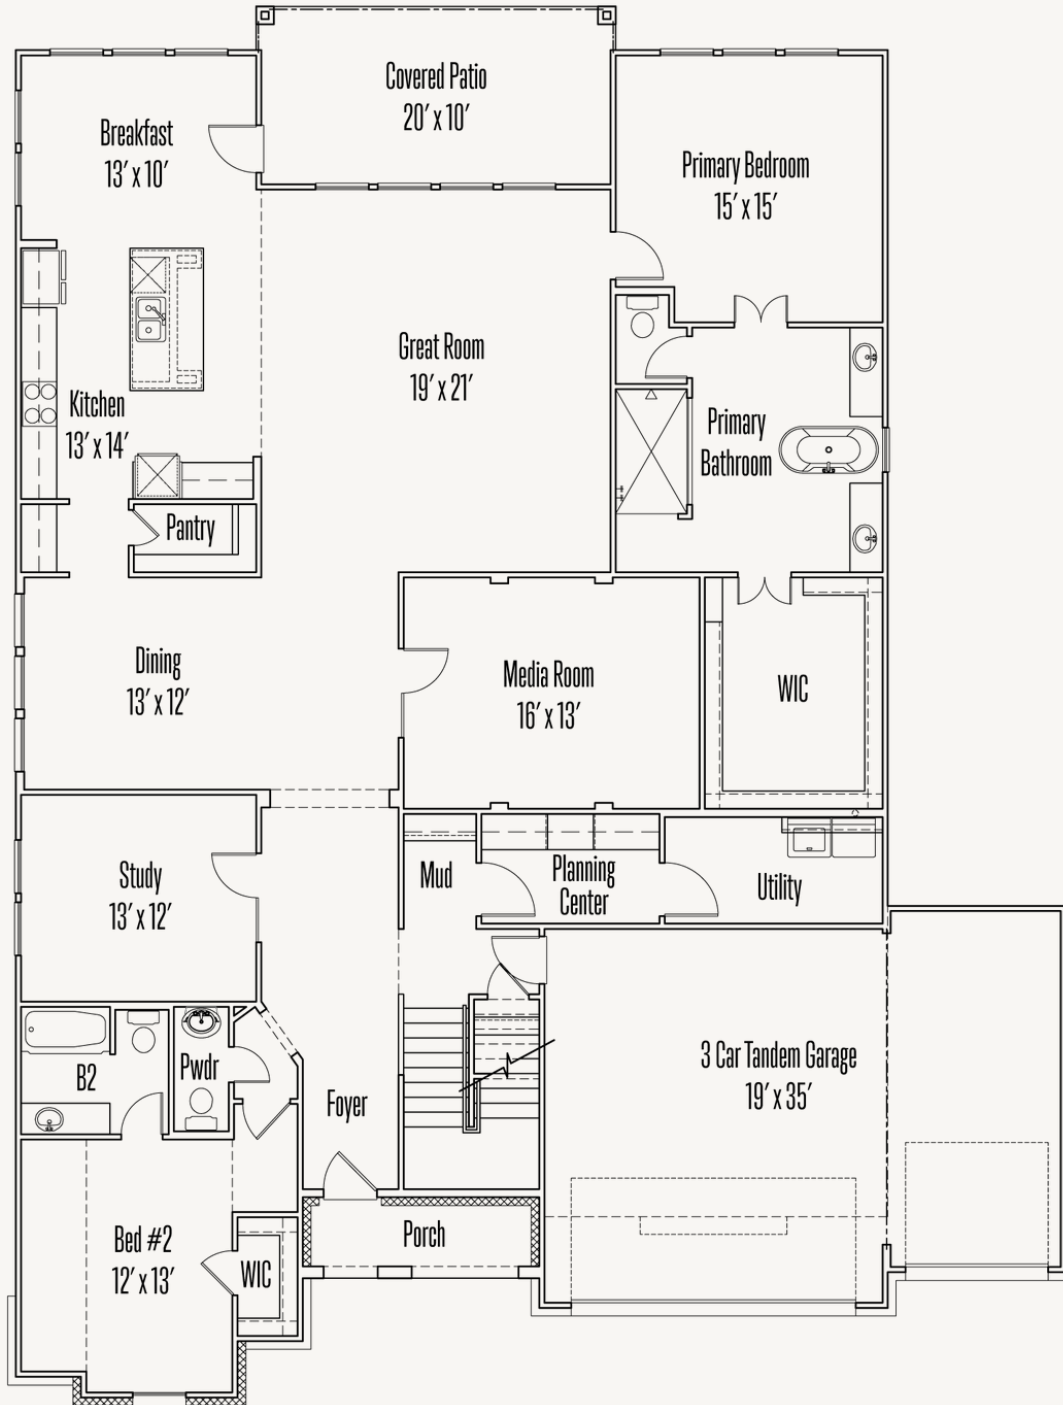

# 139 SONRISA

TAYLOR : 60-3628F.1

3,833 sq ft

4 Bedrooms

3.5 Bathrooms

2 Stories

3 Car Garage

ESPERANZA : 70'S

# 139 SONRISA

TAYLOR : 60-3628F.1

## FIRST FLOOR

ESPERANZA : 70'S

## SECOND FLOOR