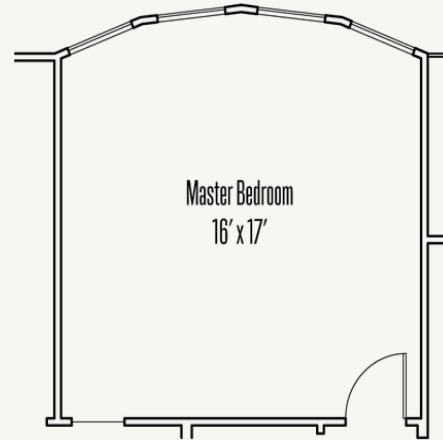

ESPERANZA

GIBBON : 55-2370F.1

Elevation A

2,378 sq ft

3 Bedrooms

2.5
Bathrooms

1 Story

2 Car Garage

ESPERANZA

GIBBON : 55-2370F.1

FIRST FLOOR

ESPERANZA

GIBBON : 55-2370F.1

OPTIONS_1

Optional Extended Covered Patio

Optional Bay at Master Bedroom