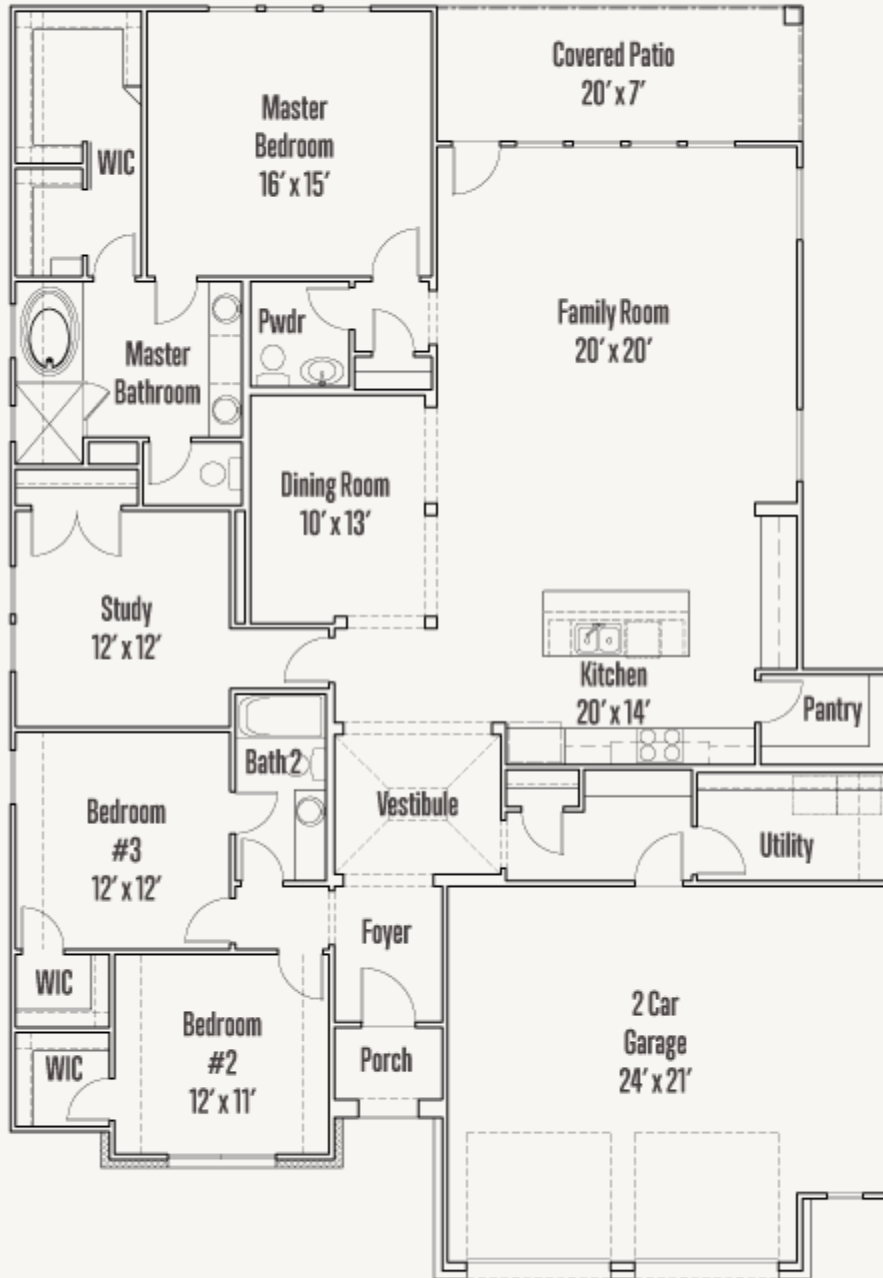

ESPERANZA

GIBBON : 55-2370F.1

Elevation A

2,378 sq ft

3 Bedrooms

2.5
Bathrooms

1 Story

2 Car Garage

ESPERANZA

GIBBON : 55-2370F.1

FIRST FLOOR

ESPERANZA

GIBBON : 55-2370F.1

OPTIONS_1

Optional Extended Covered Patio

Optional Bay at Master Bedroom

Optional Cabinets & Sink at Utility Room

Optional Fireplace at Great Room