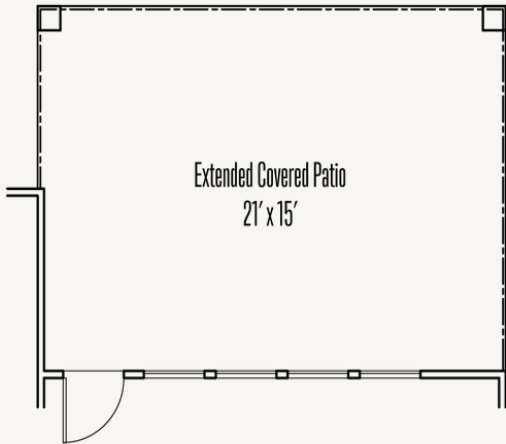

ESPERANZA

GIBBON : 55-2370F.1

Elevation A

2,378 sq ft

3 Bedrooms

2.5
Bathrooms

1 Story

2 Car Garage

ESPERANZA

GIBBON : 55-2370F.1

FIRST FLOOR

ESPERANZA

GIBBON : 55-2370F.1

OPTIONS_1

Optional Extended Covered Patio

Optional Bay at Master Bedroom