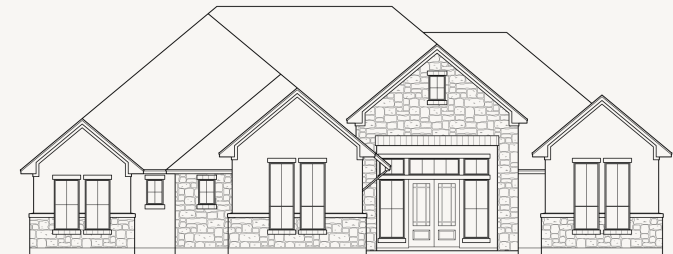

GEORGE'S RANCH : 1 ACRE +

BRADY : BOYL-3730S.1

Elevation_A

Elevation_B

Elevation_C

3,771 sq ft

4 Bedrooms

4.5
Bathrooms

1 Story

3 Car Garage

GEORGE'S RANCH : 1 ACRE +

BRADY : BOYL-3730S.1

FLOOR PLAN_A