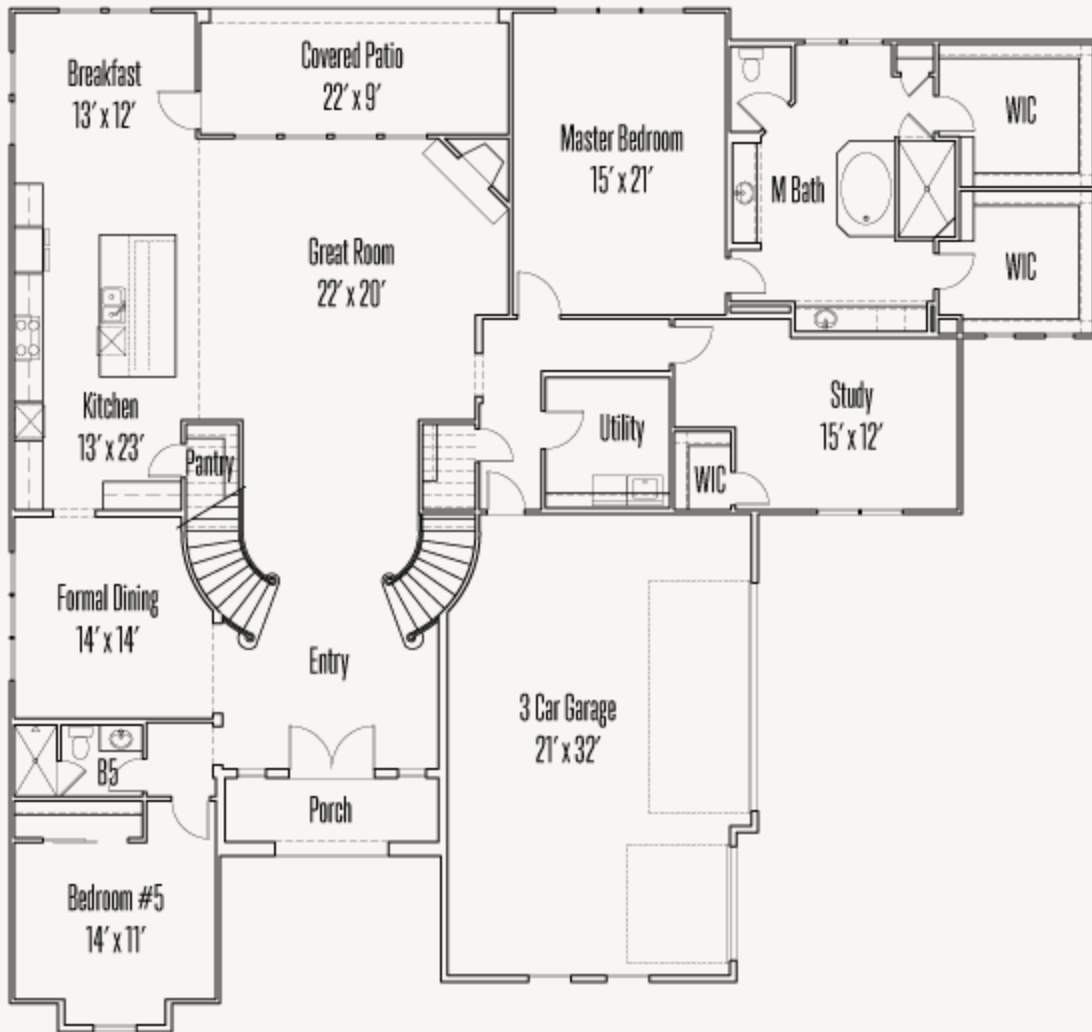

BUILD ON YOUR LOT

WAYLES : 90-4983S.1

Elevation A

Elevation B

Elevation C

4,983 sq ft

5 Bedrooms

4 Bathrooms

2 Stories

3 Car Garage

BUILD ON YOUR LOT

WAYLES : 90-4983S.1

FIRST FLOOR

BUILD ON YOUR LOT

WAYLES : 90-4983S.1

SECOND FLOOR