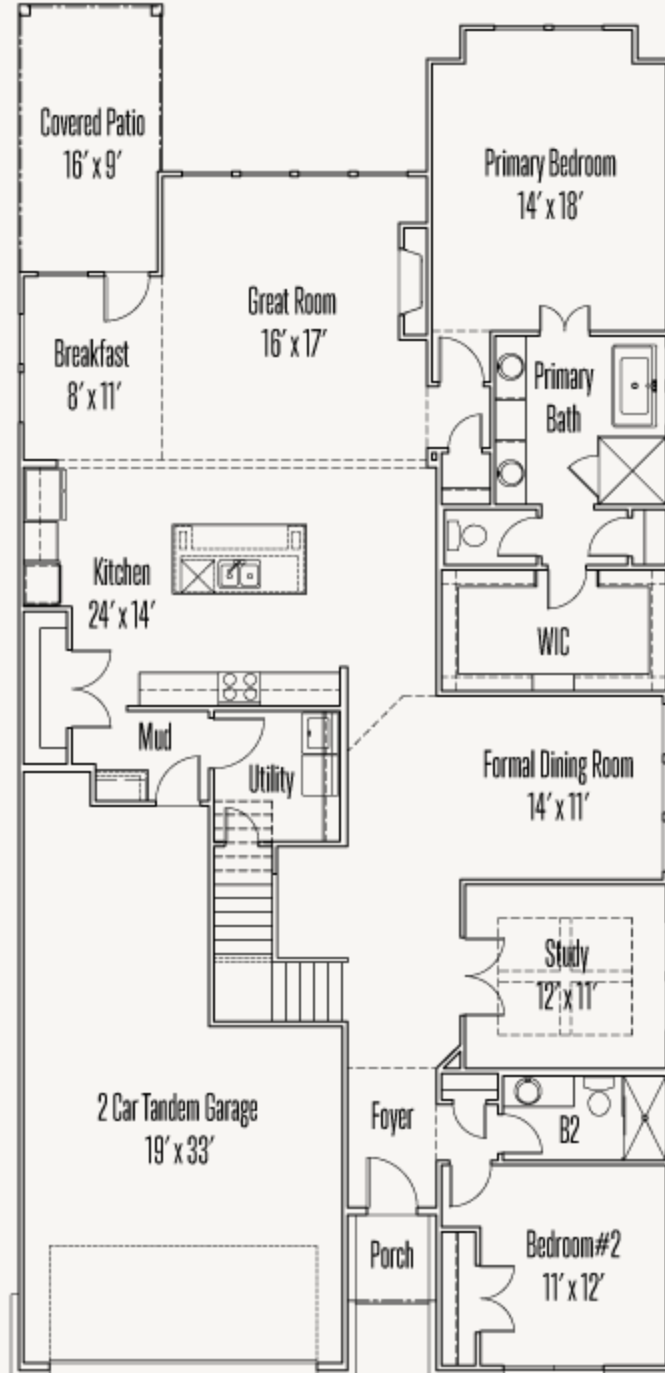

Tracy Stockton
210-723-3976

VENTANA : 60'S

1608 EATON PARK

JOHNSON : 50-3126F.1

VENTANA : 60'S

1608 EATON PARK

JOHNSON : 50-3126F.1

FIRST FLOOR

VENTANA : 60'S

1608 EATON PARK

JOHNSON : 50-3126F.1

SECOND FLOOR