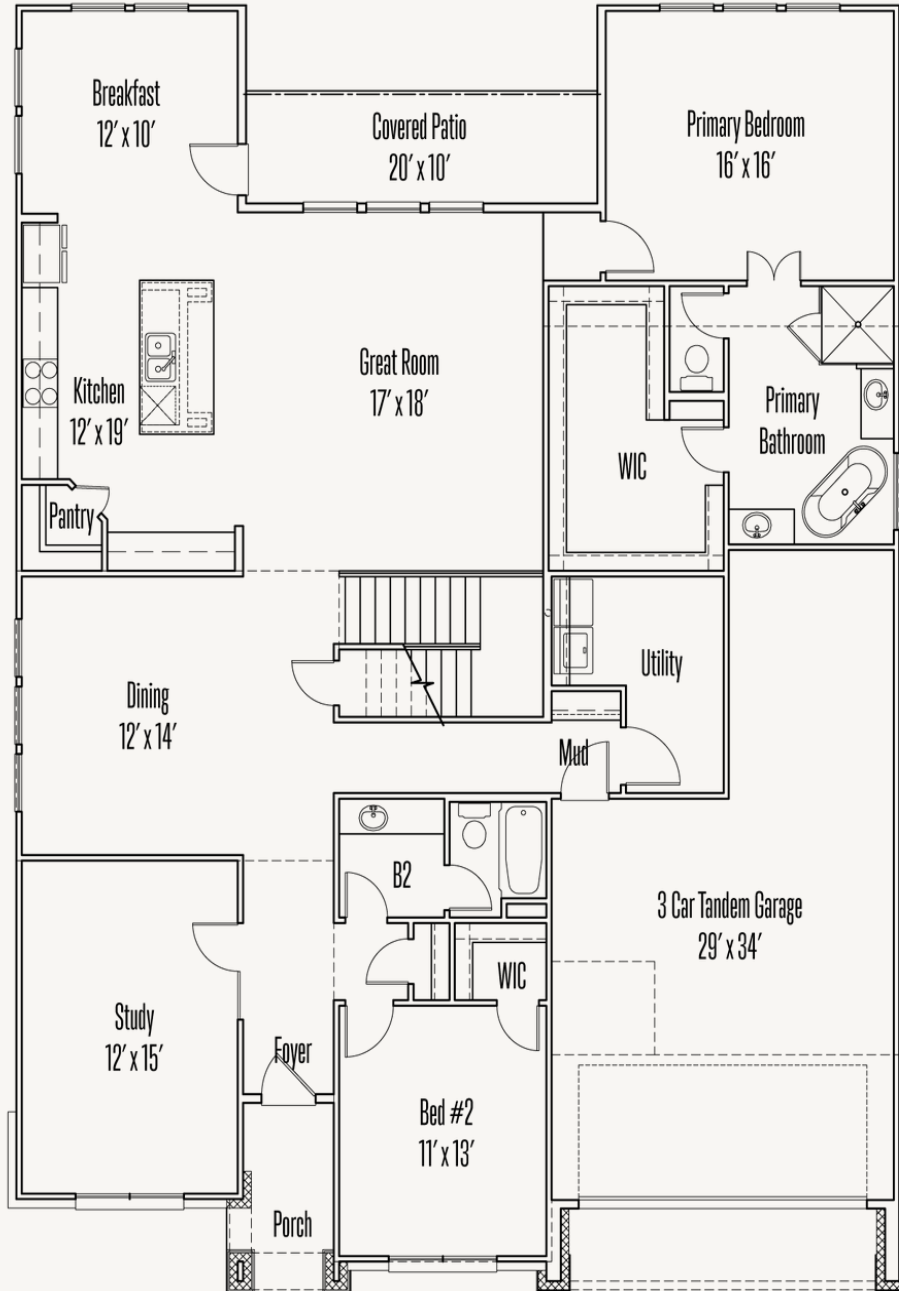

VENTANA : 60'S

EDWIN : 60-3646F.1

Elevation A

Elevation B

Elevation C

3,667 sq ft

5 Bedrooms

4 Bathrooms

2 Stories

3 Car Garage

VENTANA : 60'S

EDWIN : 60-3646F.1

FIRST FLOOR_A

VENTANA : 60'S

EDWIN : 60-3646F.1

SECOND FLOOR_A