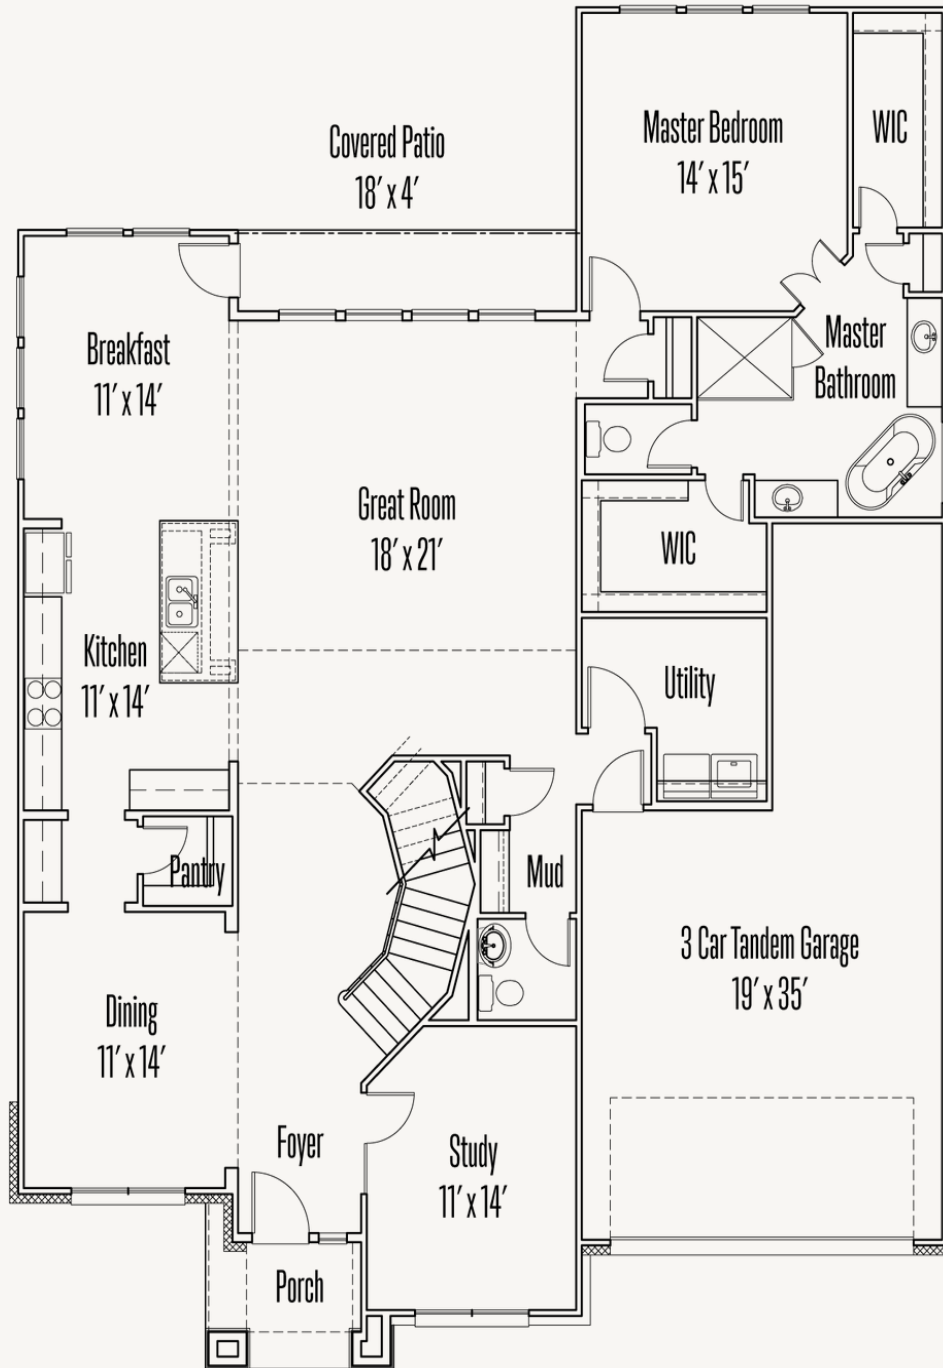

VENTANA : 60'S

LAFAYETTE : 60-3428F.1

Elevation A

Elevation B

Elevation C

3,443 sq ft

4 Bedrooms

3.5
Bathrooms

2 Stories

3 Car Garage

VENTANA : 60'S

LAFAYETTE : 60-3428F.1

FIRST FLOOR_A

VENTANA : 60'S

LAFAYETTE : 60-3428F.1

SECOND FLOOR_A