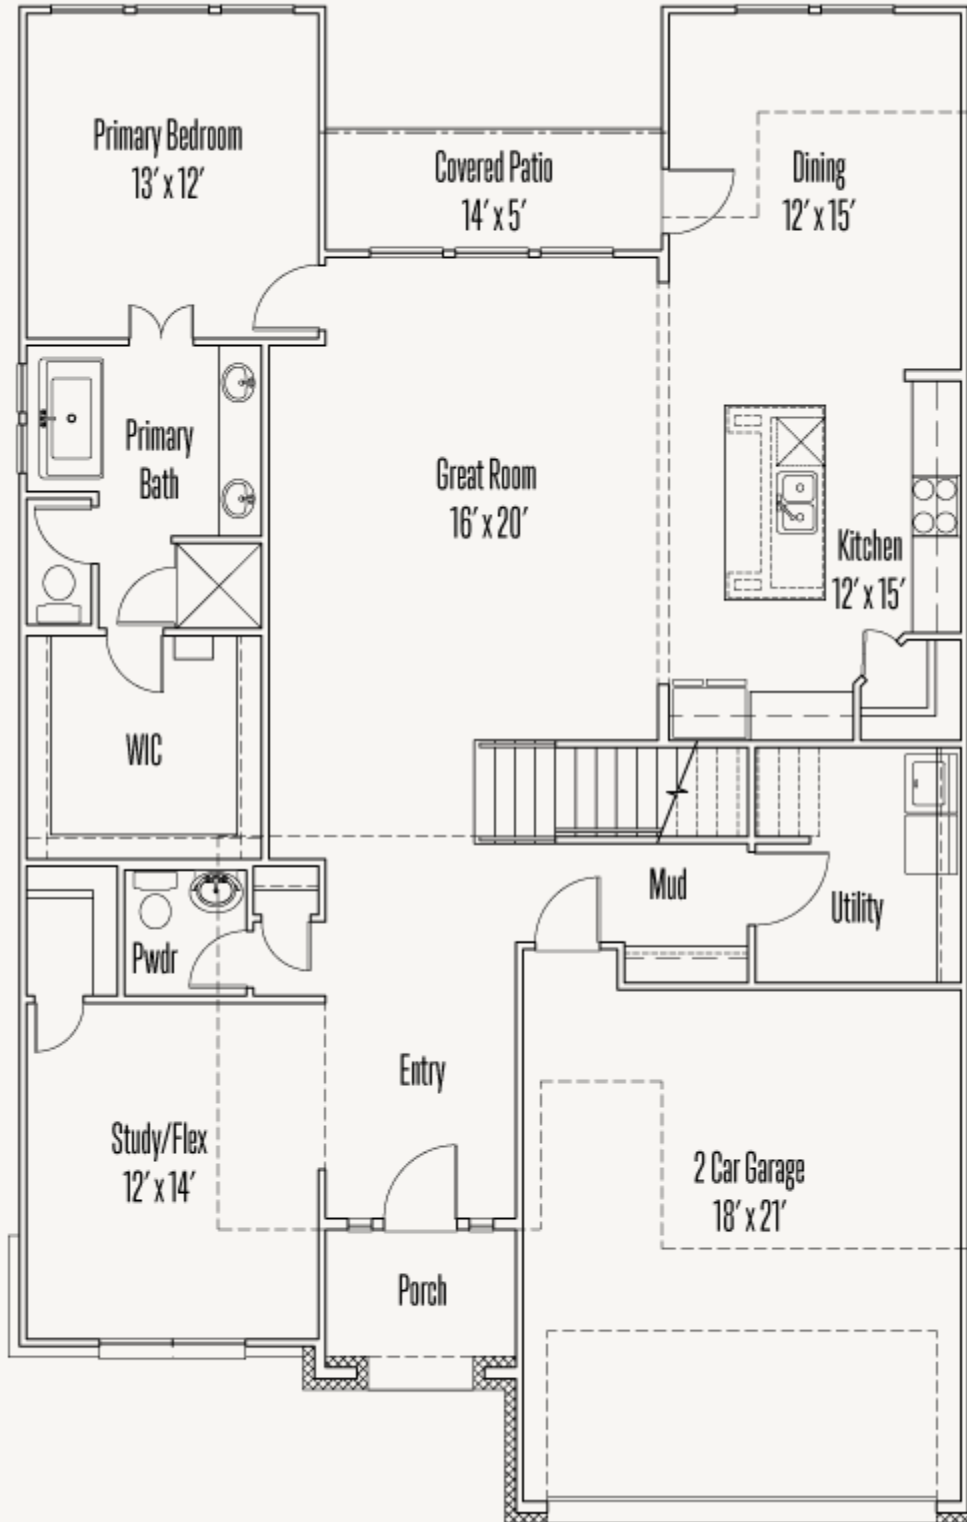

VENTANA : 60'S

MARQUIS : 50-2504F.1

Elevation_A

Elevation_B

Elevation_C

2,534 sq ft

3 Bedrooms

2.5
Bathrooms

2 Stories

2 Car Garage

VENTANA : 60'S

MARQUIS : 50-2504F.1

FIRST FLOOR_C

VENTANA : 60'S

MARQUIS : 50-2504F.1

SECOND FLOOR_C