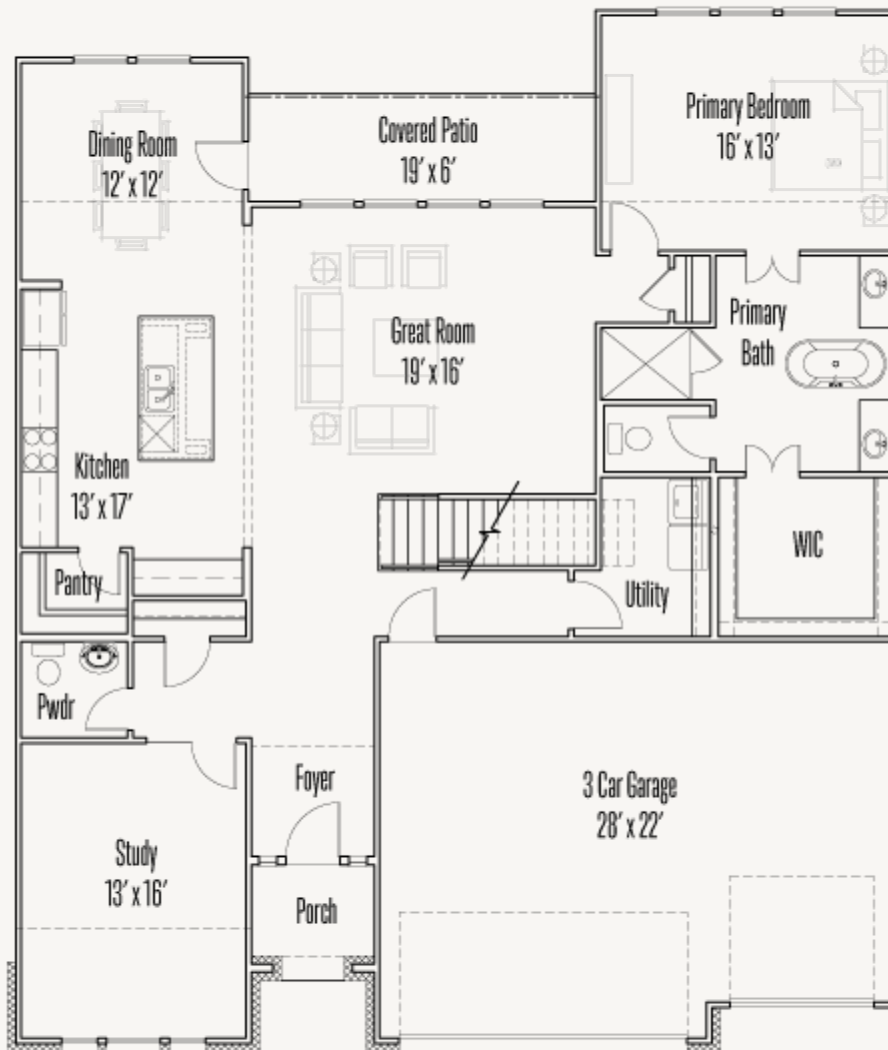

VENTANA : 60'S

# STODDERT : 60-3098F.1

Elevation C

3,120 sq ft

4 Bedrooms

3.5  
Bathrooms

2 Stories

3 Car Garage

VENTANA : 60'S

# STODDERT : 60-3098F.1

FIRST FLOOR\_C

VENTANA : 60'S