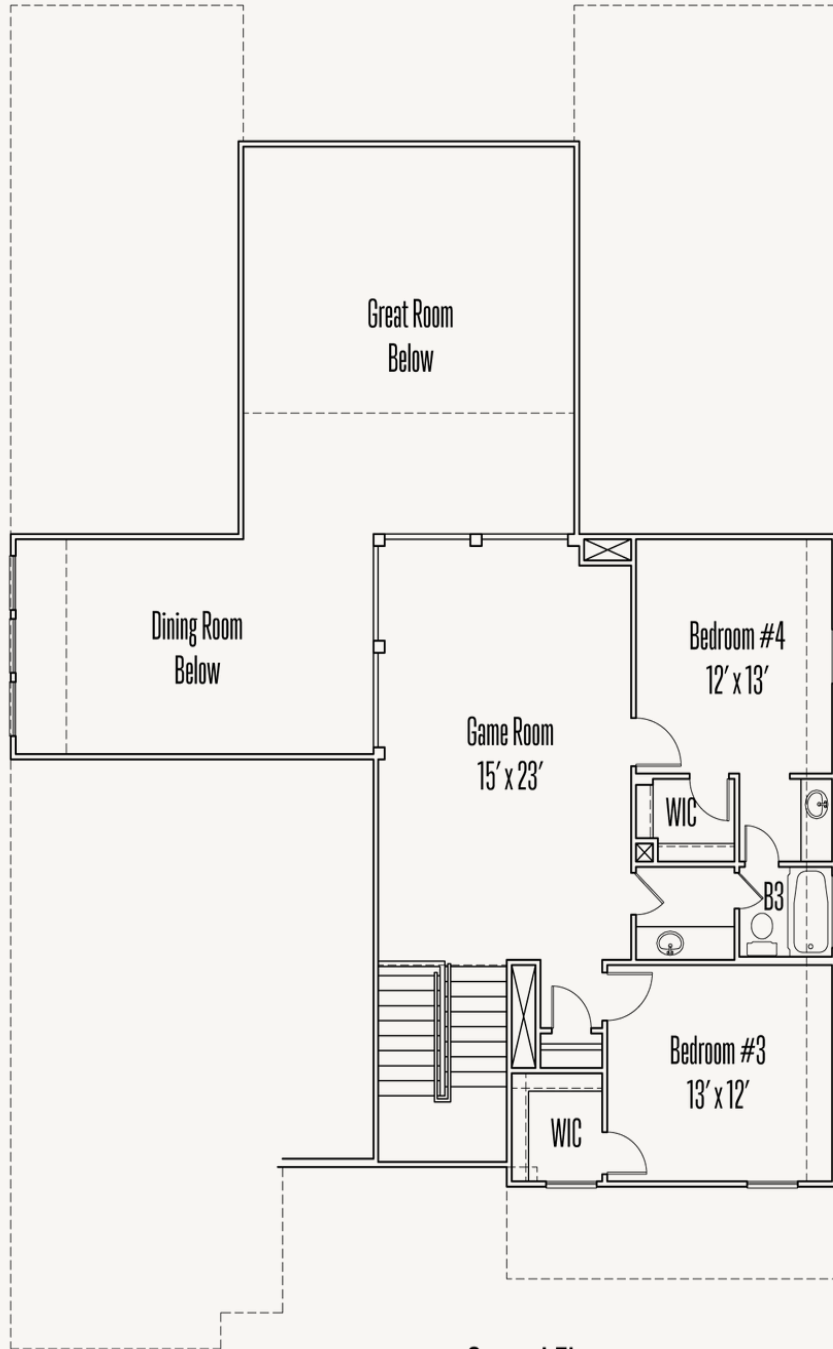

# TAYLOR : 60-3628F.1

Elevation A

Elevation B

Elevation C

3,668 sq ft

4 Bedrooms

3.5  
Bathrooms

2 Stories

# TAYLOR : 60-3628F.1

## FIRST FLOOR\_A

First Floor

VENTANA : 60'S

TAYLOR : 60-3628F.1

SECOND FLOOR\_A

Second Floor