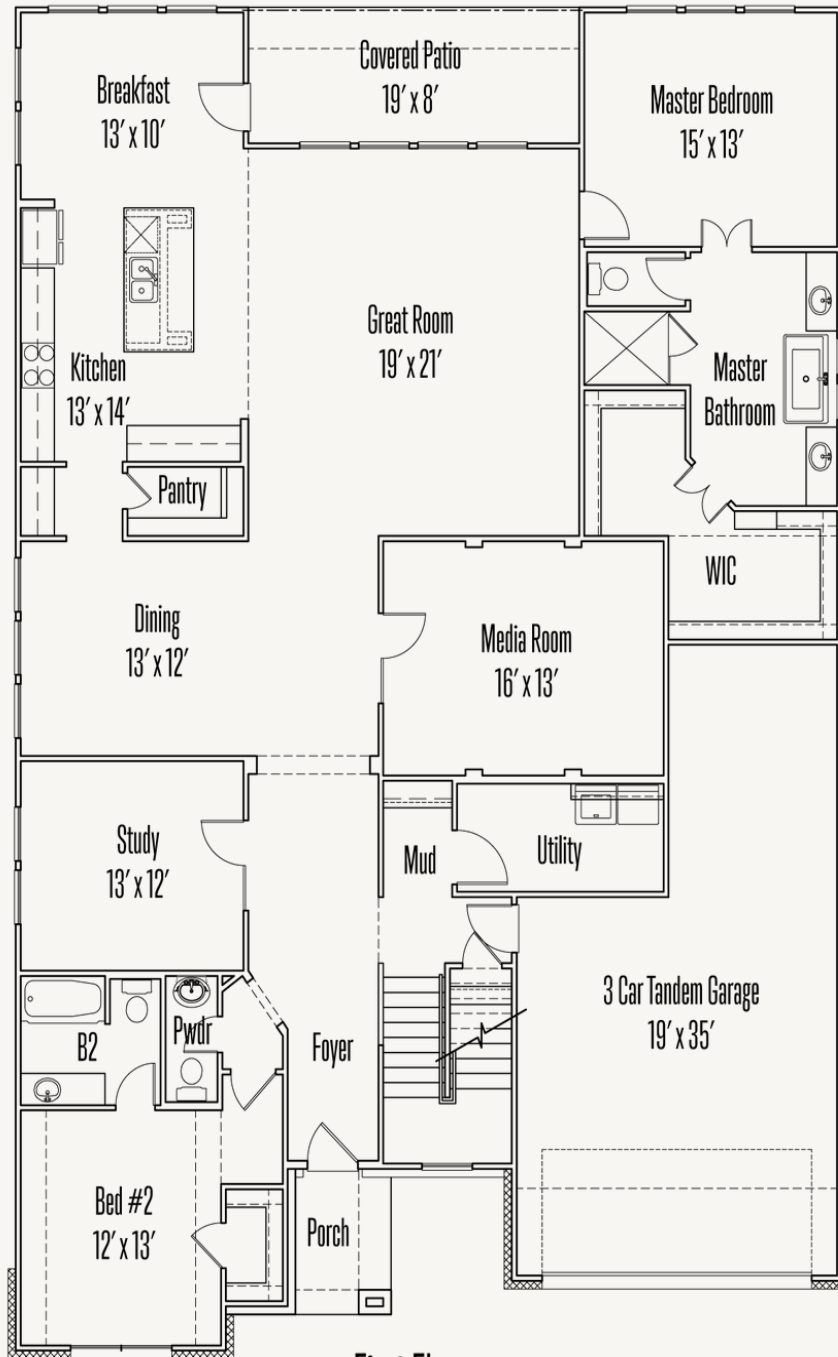

VENTANA : 60'S

# TAYLOR : 60-3628F.1

Elevation A

Elevation B

Elevation C

3,668 sq ft

4 Bedrooms

3.5  
Bathrooms

2 Stories

# TAYLOR : 60-3628F.1

## FIRST FLOOR\_A

First Floor

VENTANA : 60'S

TAYLOR : 60-3628F.1

SECOND FLOOR\_A

Second Floor