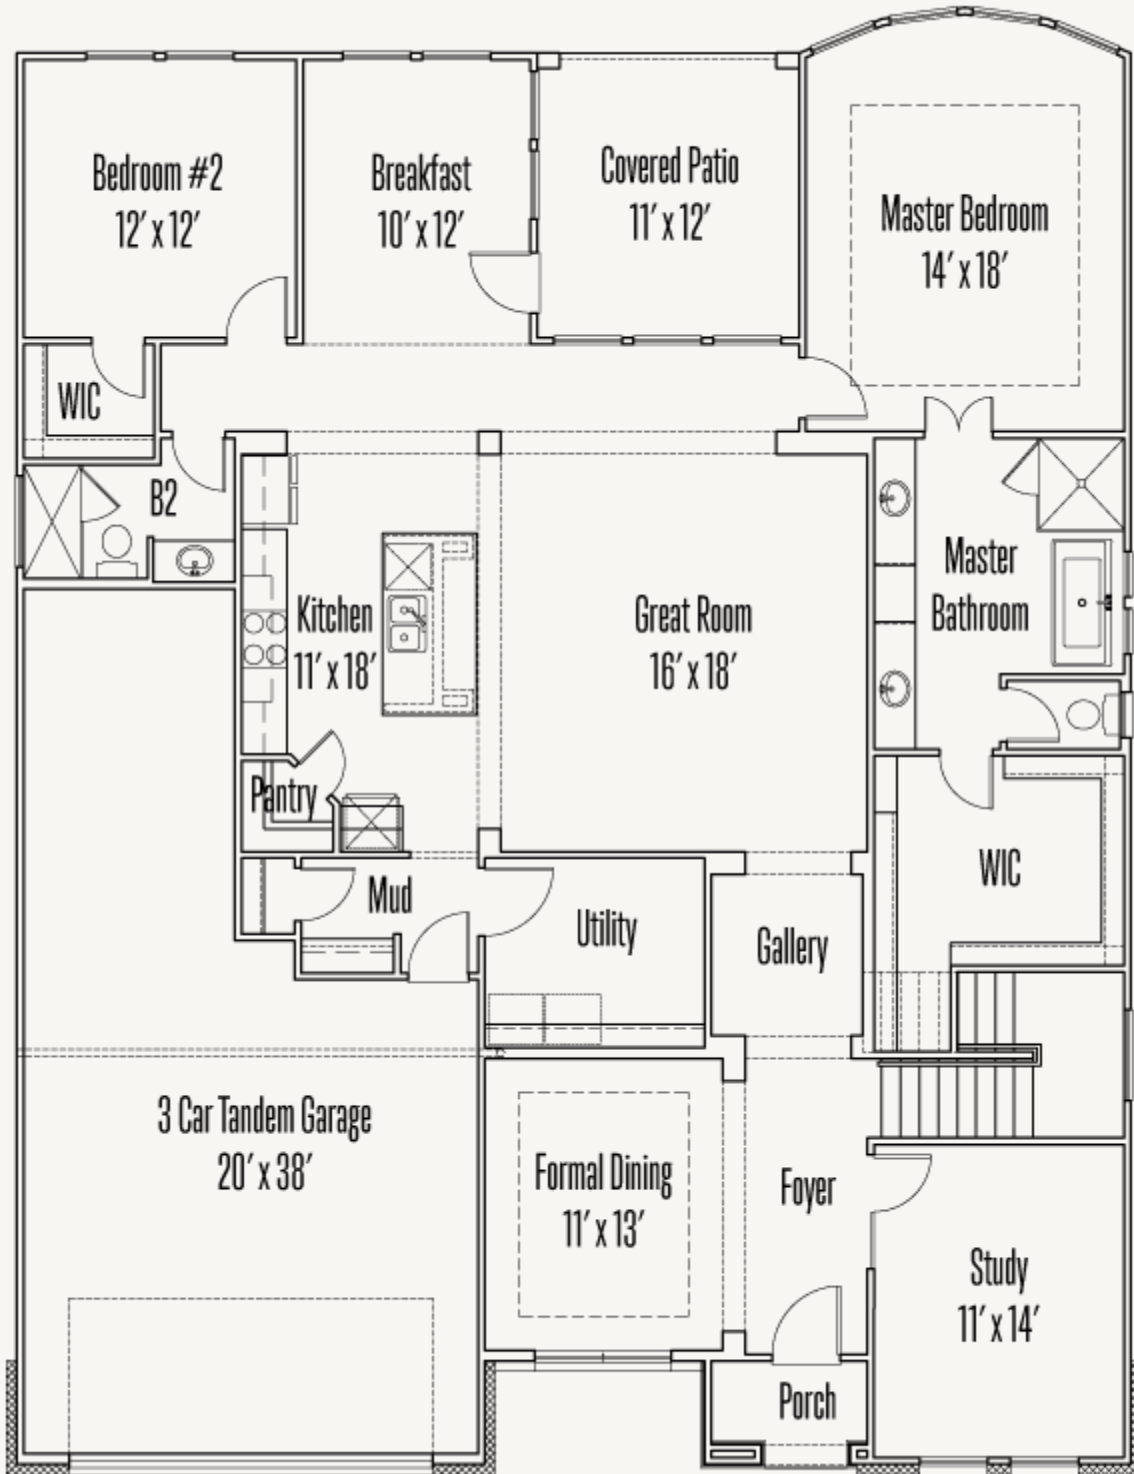

Tracy Stockton
210-723-3976

VENTANA : 70'S

1431 LYME PARK

WARREN : 60-3169F.1

VENTANA : 70'S

1431 LYME PARK

WARREN : 60-3169F.1

FIRST FLOOR

VENTANA : 70'S

1431 LYME PARK

WARREN : 60-3169F.1

SECOND FLOOR