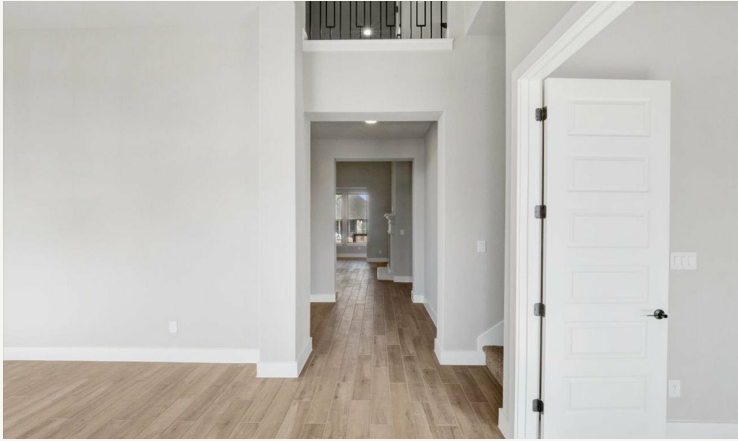

VENTANA : 70'S

3028 BRISTOW PARK

WARREN : 60-3169F.1

3,187 sq ft

4 Bedrooms

4 Bathrooms

2 Stories

3 Car Garage

VENTANA : 70'S

3028 BRISTOW PARK

WARREN : 60-3169F.1

FIRST FLOOR

VENTANA : 70'S

3028 BRISTOW PARK

WARREN : 60-3169F.1

SECOND FLOOR