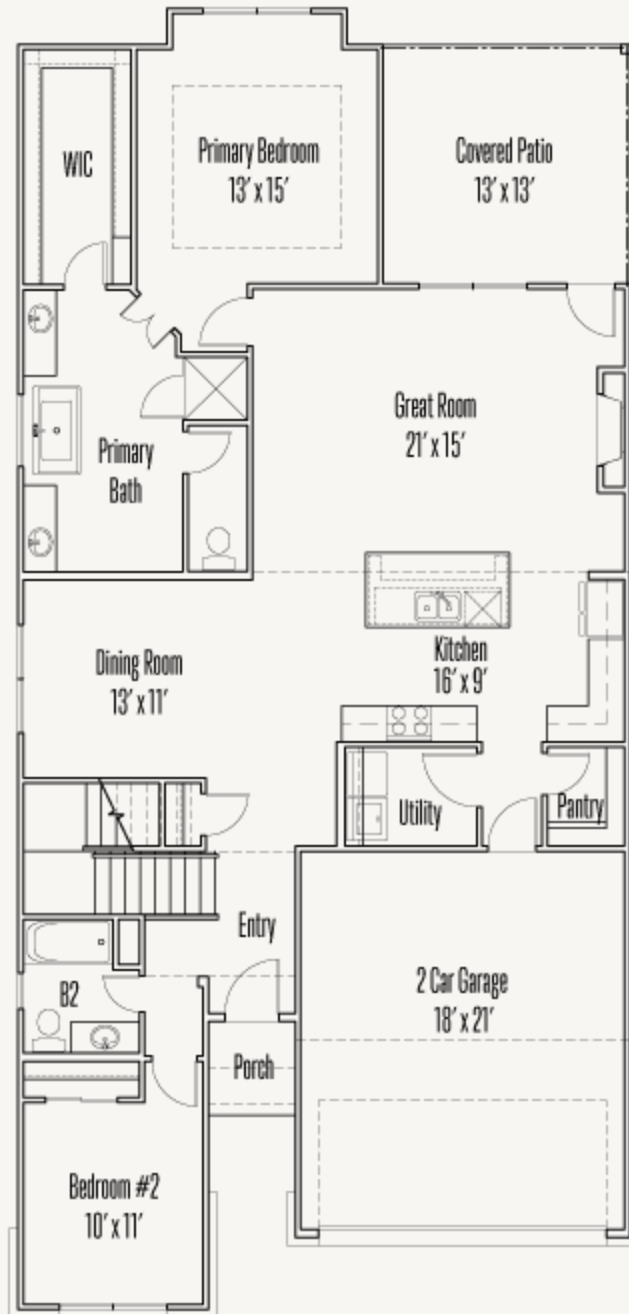

HIGHLAND VILLAGE : 45'S & 50'S

414 RALEIGH DRIVE

BASTILLE : 45-2347F.1

2,377 sq ft

4 Bedrooms

3 Bathrooms

2 Stories

2 Car Garage

HIGHLAND VILLAGE : 45'S & 50'S

414 RALEIGH DRIVE

BASTILLE : 45-2347F.1

FIRST FLOOR

HIGHLAND VILLAGE : 45'S & 50'S

414 RALEIGH DRIVE

BASTILLE : 45-2347F.1

SECOND FLOOR