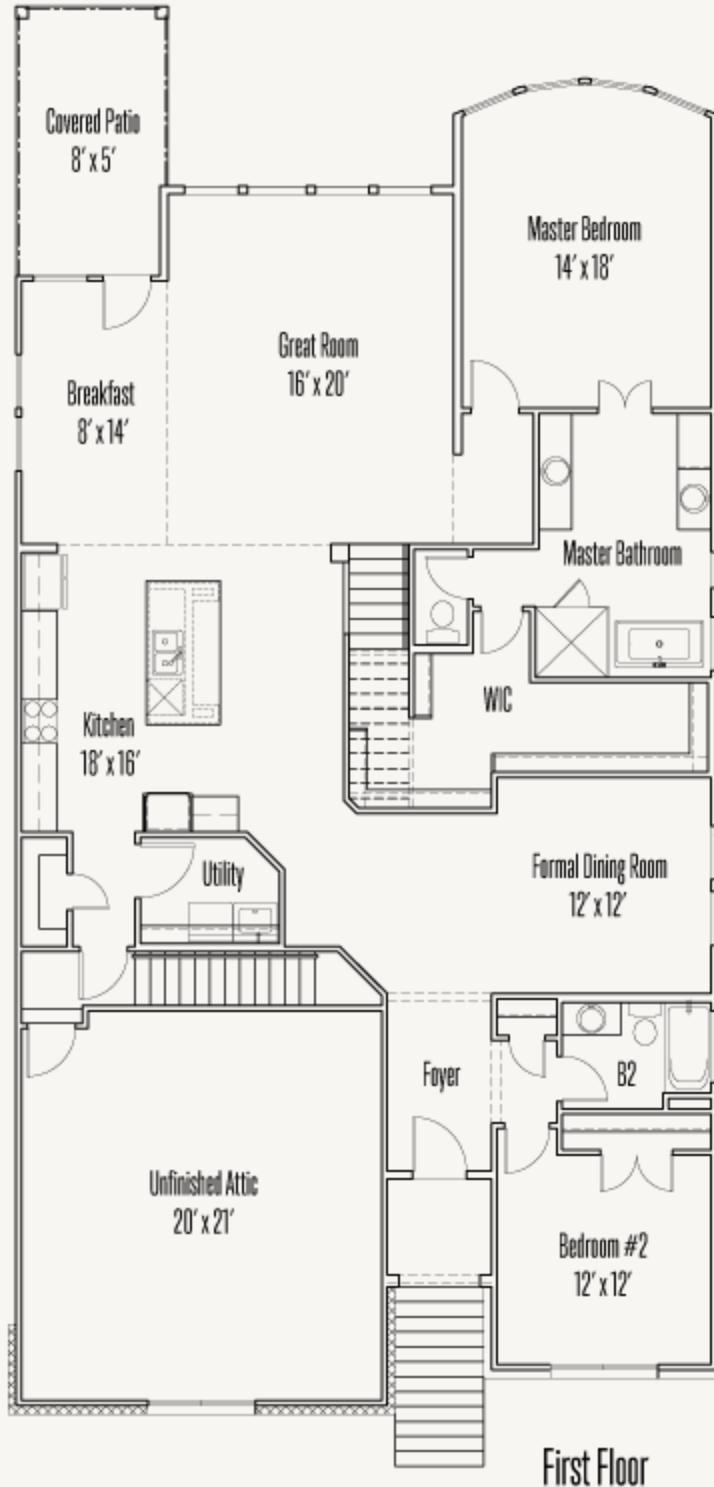

# 1156 NUTMEG TRAIL

2,949 sq ft

4 Bedrooms

3 Bathrooms

2 Stories

2 Car Garage

THE GROVE AT VINTAGE OAKS  
1156 NUTMEG TRAIL

FIRST FLOOR

THE GROVE AT VINTAGE OAKS

1156 NUTMEG TRAIL

SECOND FLOOR