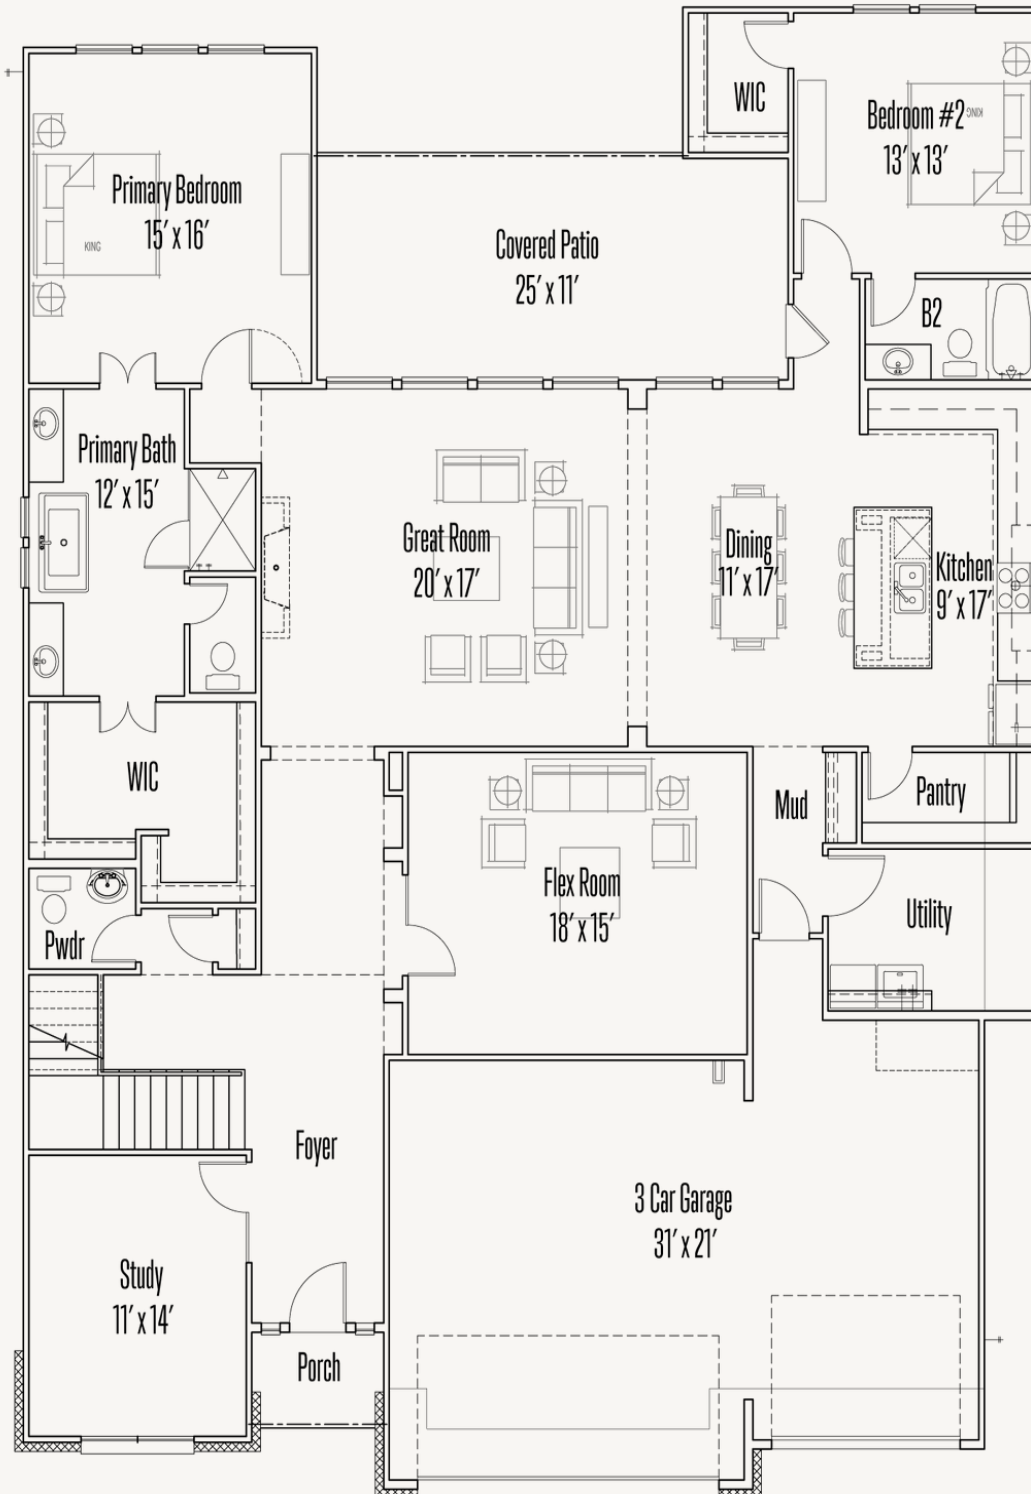

# 65-4144F.1 : ARCHER

Elevation\_A

Elevation\_B

Elevation\_C

Elevation\_D

4,174 sq ft

5 Bedrooms

4.5  
Bathrooms

2 Stories

3 Car Garage

KINDER RANCH : 70'S

# 65-4144F.1 : ARCHER

## FIRST FLOOR\_B

KINDER RANCH : 70'S