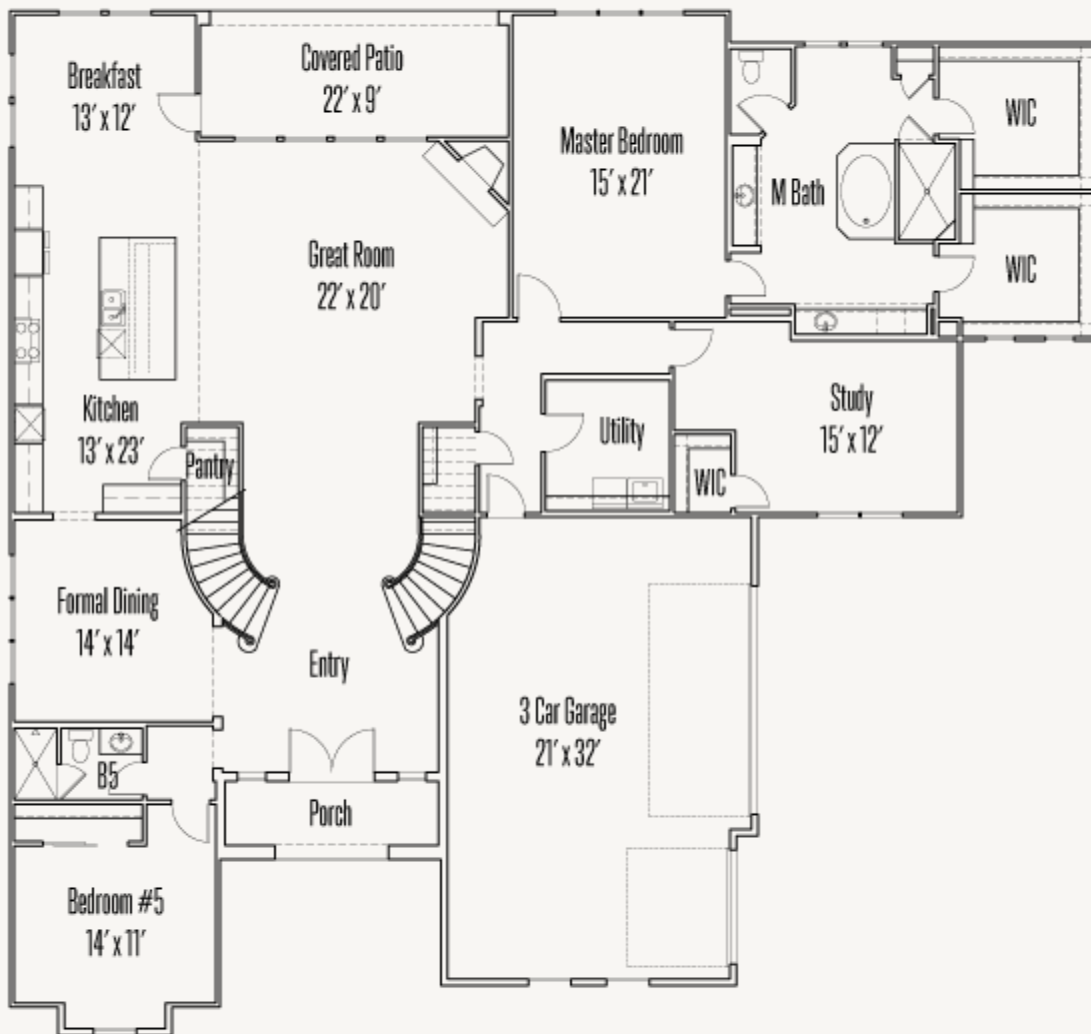

KINDER RANCH : 90'S

WAYLES : 90-4983S.1

Elevation A

Elevation B

Elevation C

4,983 sq ft

5 Bedrooms

4 Bathrooms

2 Stories

3 Car Garage

KINDER RANCH : 90'S

WAYLES : 90-4983S.1

FIRST FLOOR

KINDER RANCH : 90'S

WAYLES : 90-4983S.1

SECOND FLOOR