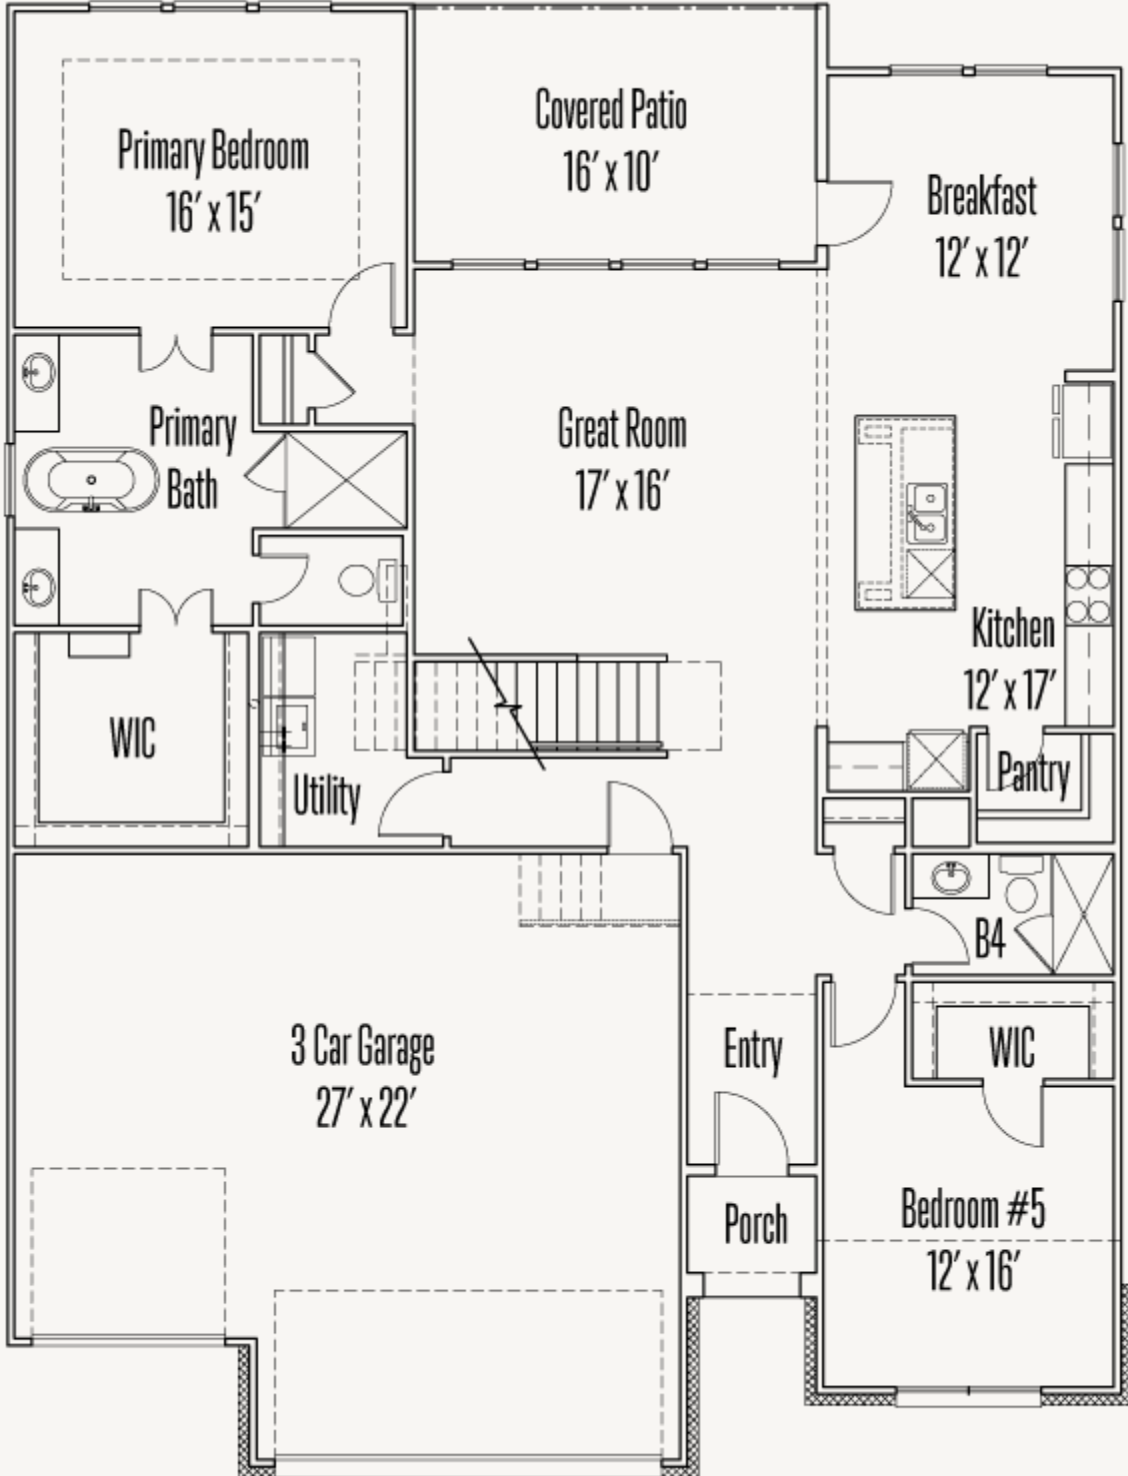

RIVER ROCK RANCH

25707 MADISON RANCH

ABBEY : 60-2758F.1

2,815 sq ft

5 Bedrooms

4 Bathrooms

2 Stories

3 Car Garage

RIVER ROCK RANCH

25707 MADISON RANCH

ABBEY : 60-2758F.1

FIRST FLOOR

RIVER ROCK RANCH

25707 MADISON RANCH

ABBEY : 60-2758F.1

SECOND FLOOR