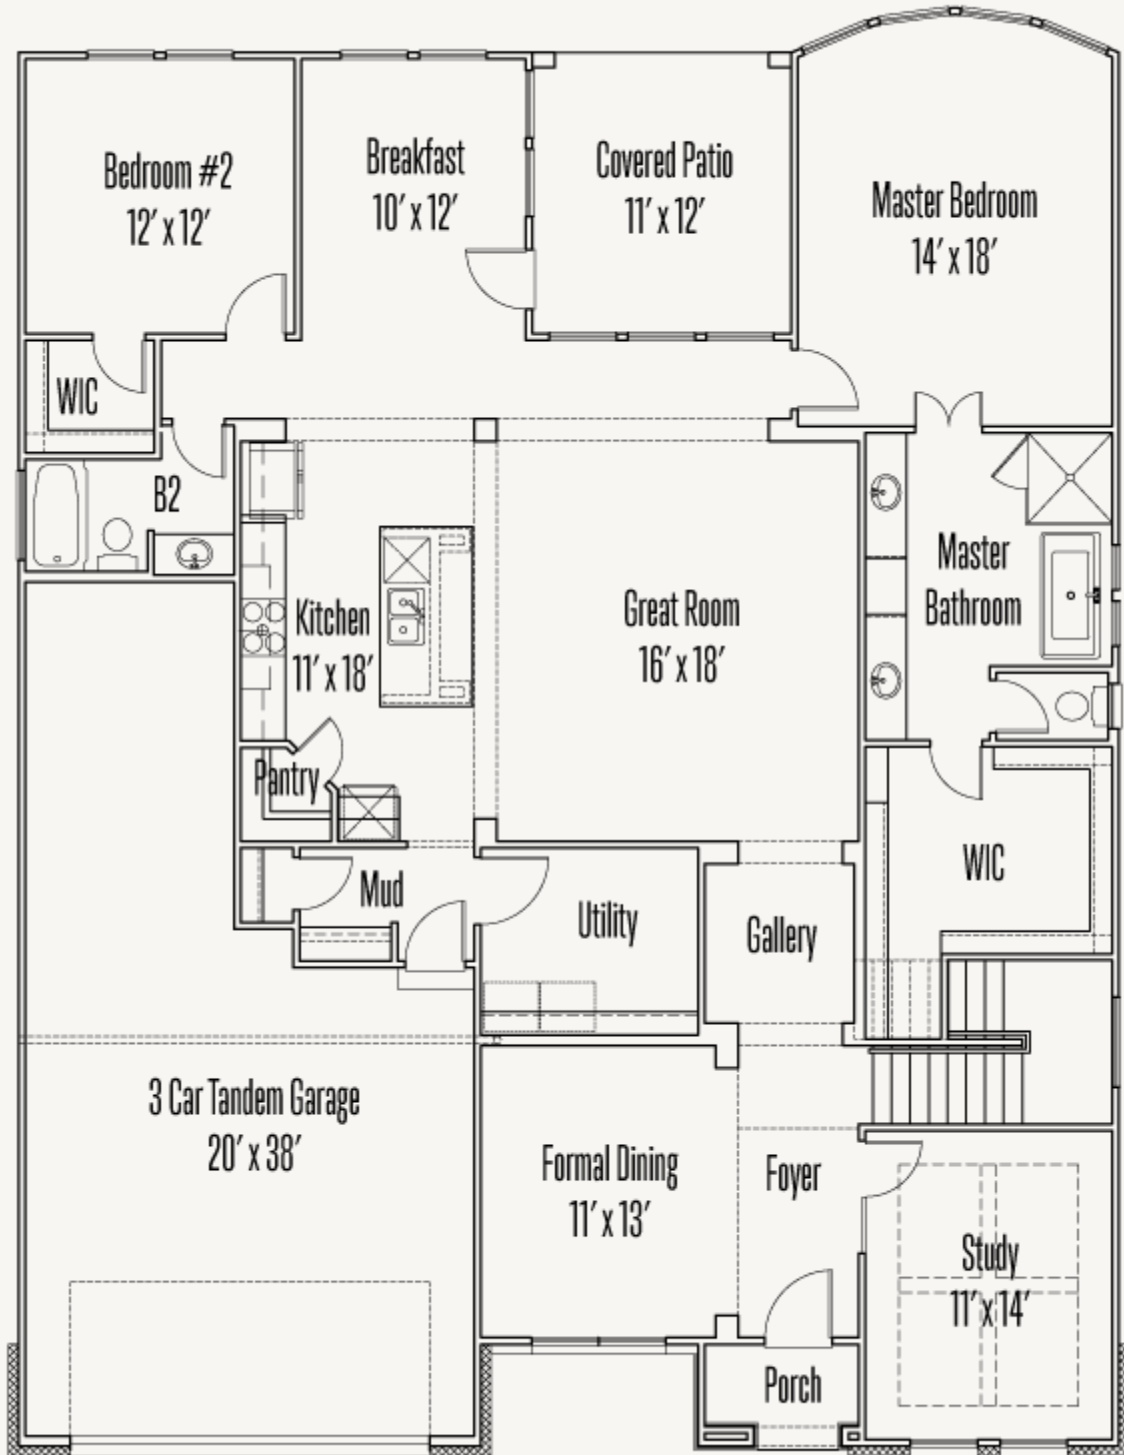

RIVER ROCK RANCH

9011 RAVEN POINTE

WARREN : 60-3169F.1

RIVER ROCK RANCH

9011 RAVEN POINTE

WARREN : 60-3169F.1

FIRST FLOOR

RIVER ROCK RANCH

9011 RAVEN POINTE

WARREN : 60-3169F.1

SECOND FLOOR