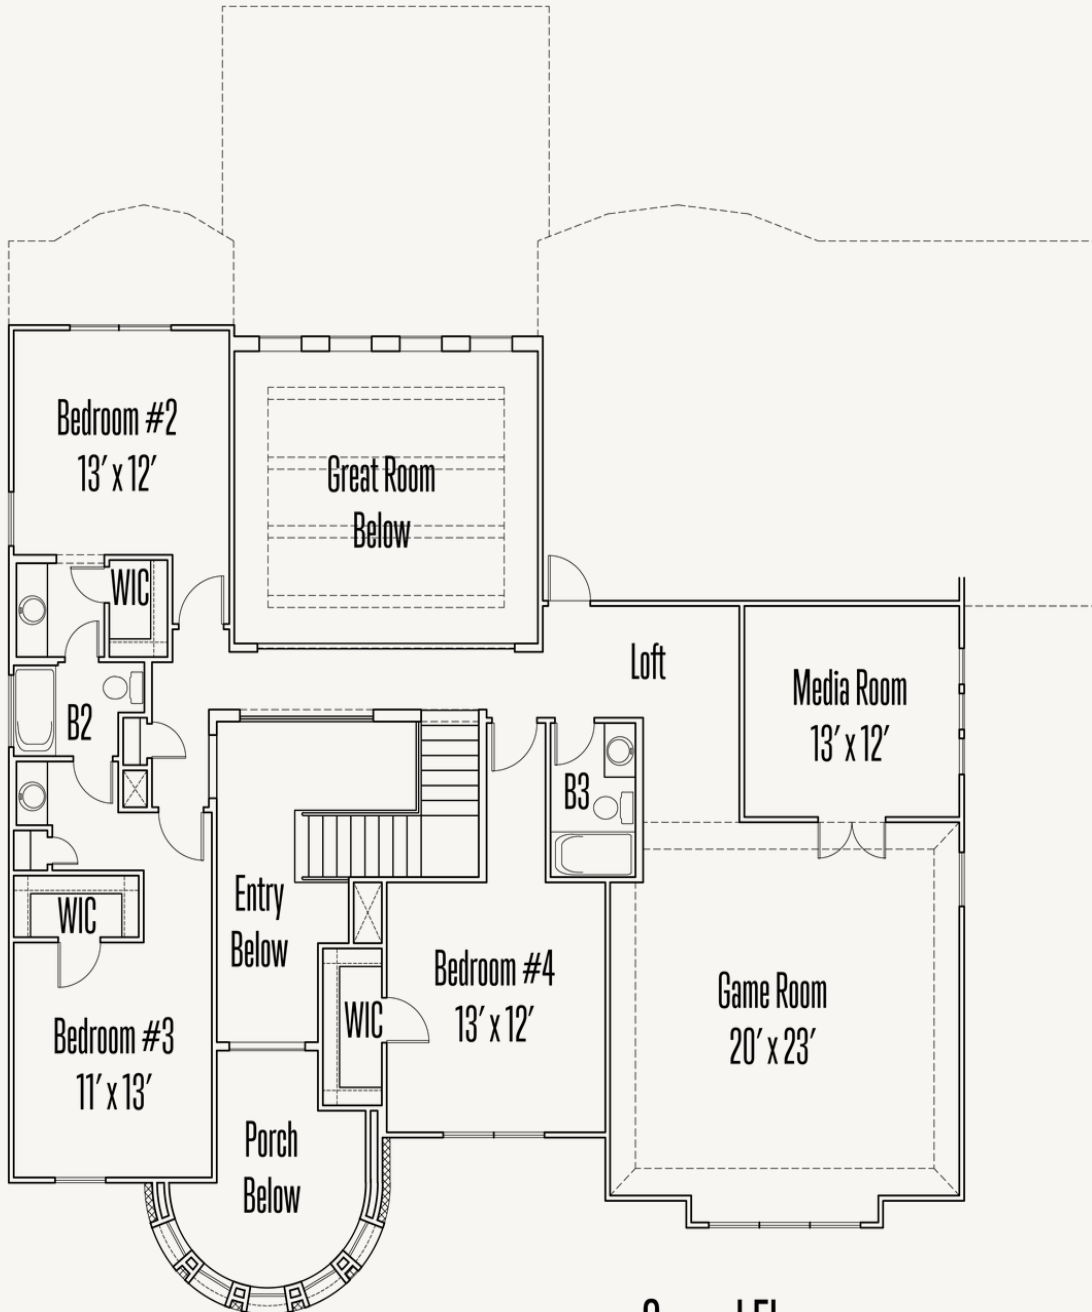

SHAVANO HIGHLANDS : 90'S

18326 POWDER MILL

HUME : 90-6554S.1

4,021 sq ft

5 Bedrooms

4 Bathrooms

2 Stories

3 Car Garage

SHAVANO HIGHLANDS : 90'S

18326 POWDER MILL

HUME : 90-6554S.1

FIRST FLOOR

First Floor

SHAVANO HIGHLANDS : 90'S

18326 POWDER MILL

HUME : 90-6554S.1

SECOND FLOOR

Second Floor