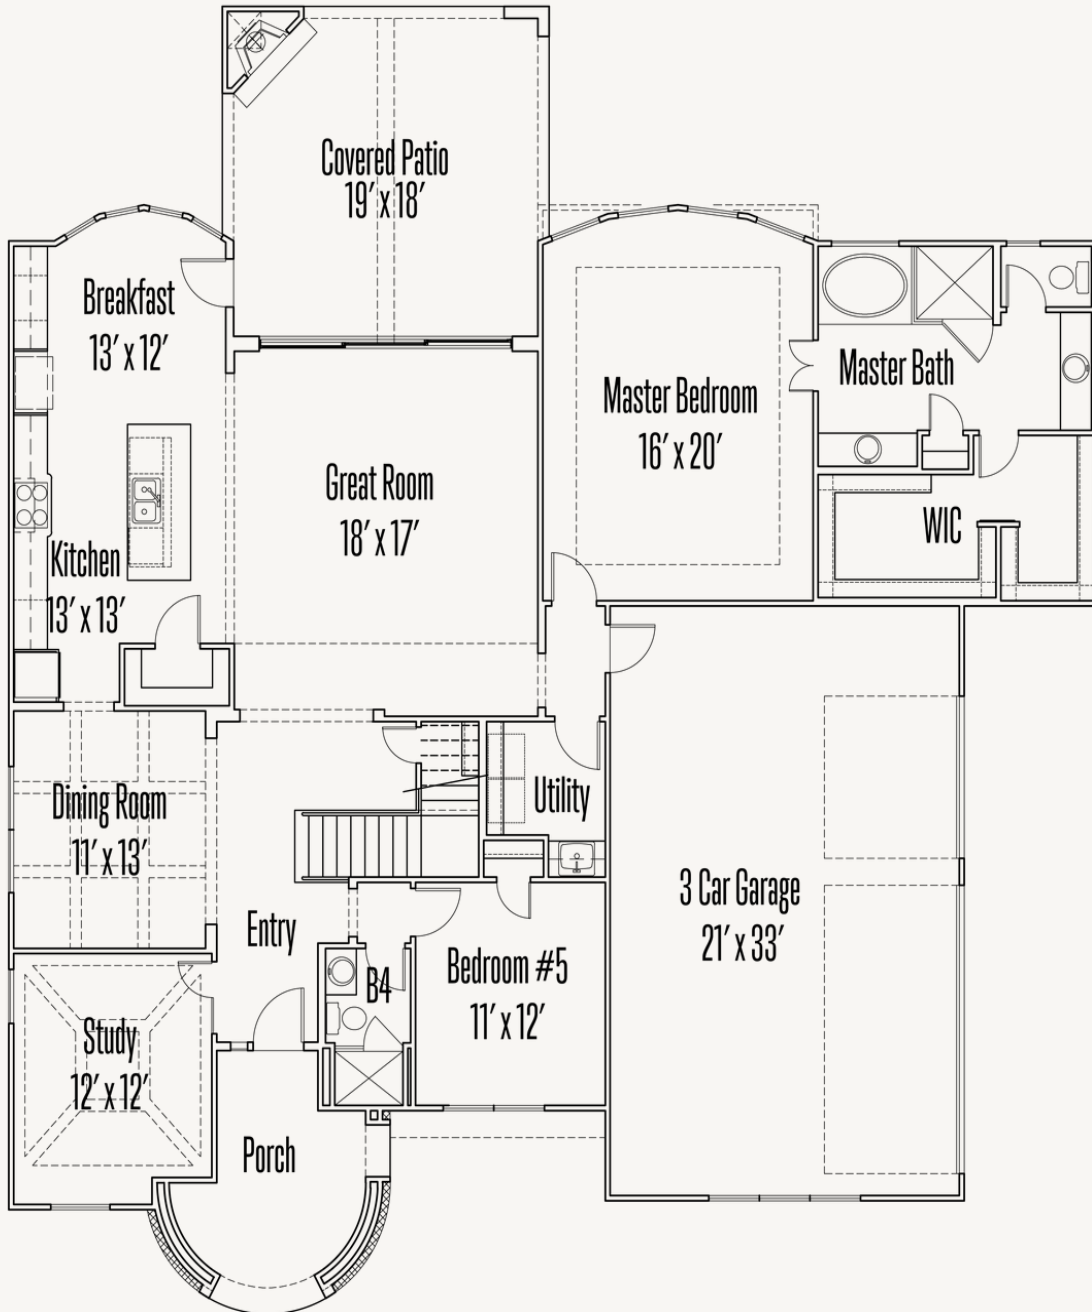

SHAVANO HIGHLANDS : 90'S

18326 POWDER MILL

HUME : 90-6554S.1

4,021 sq ft

5 Bedrooms

4 Bathrooms

2 Stories

3 Car Garage

SHAVANO HIGHLANDS : 90'S

18326 POWDER MILL

HUME : 90-6554S.1

FIRST FLOOR

First Floor

SHAVANO HIGHLANDS : 90'S

18326 POWDER MILL

HUME : 90-6554S.1

SECOND FLOOR

Second Floor