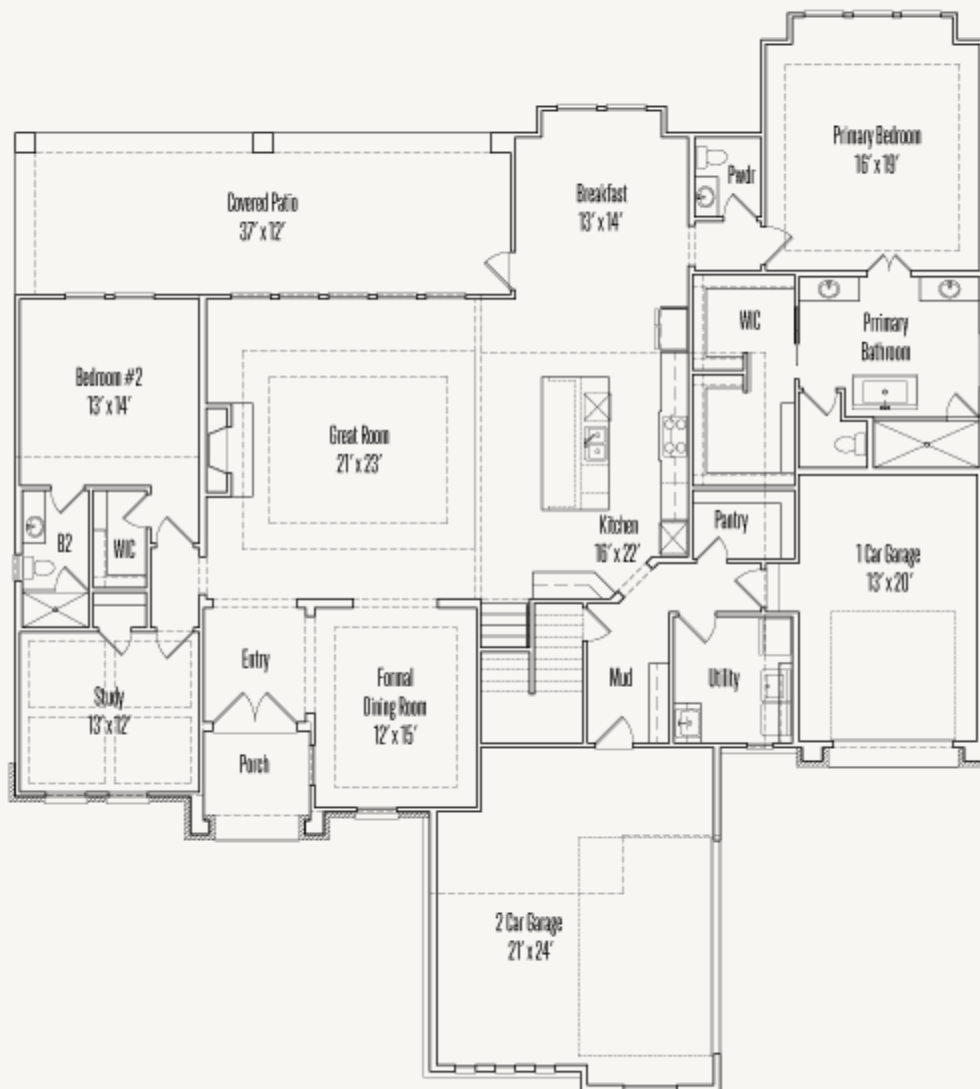

SHAVANO HIGHLANDS : 90'S

4110 WOOD CREEK

HOWELL : 90-4636SF.1

FIRST FLOOR