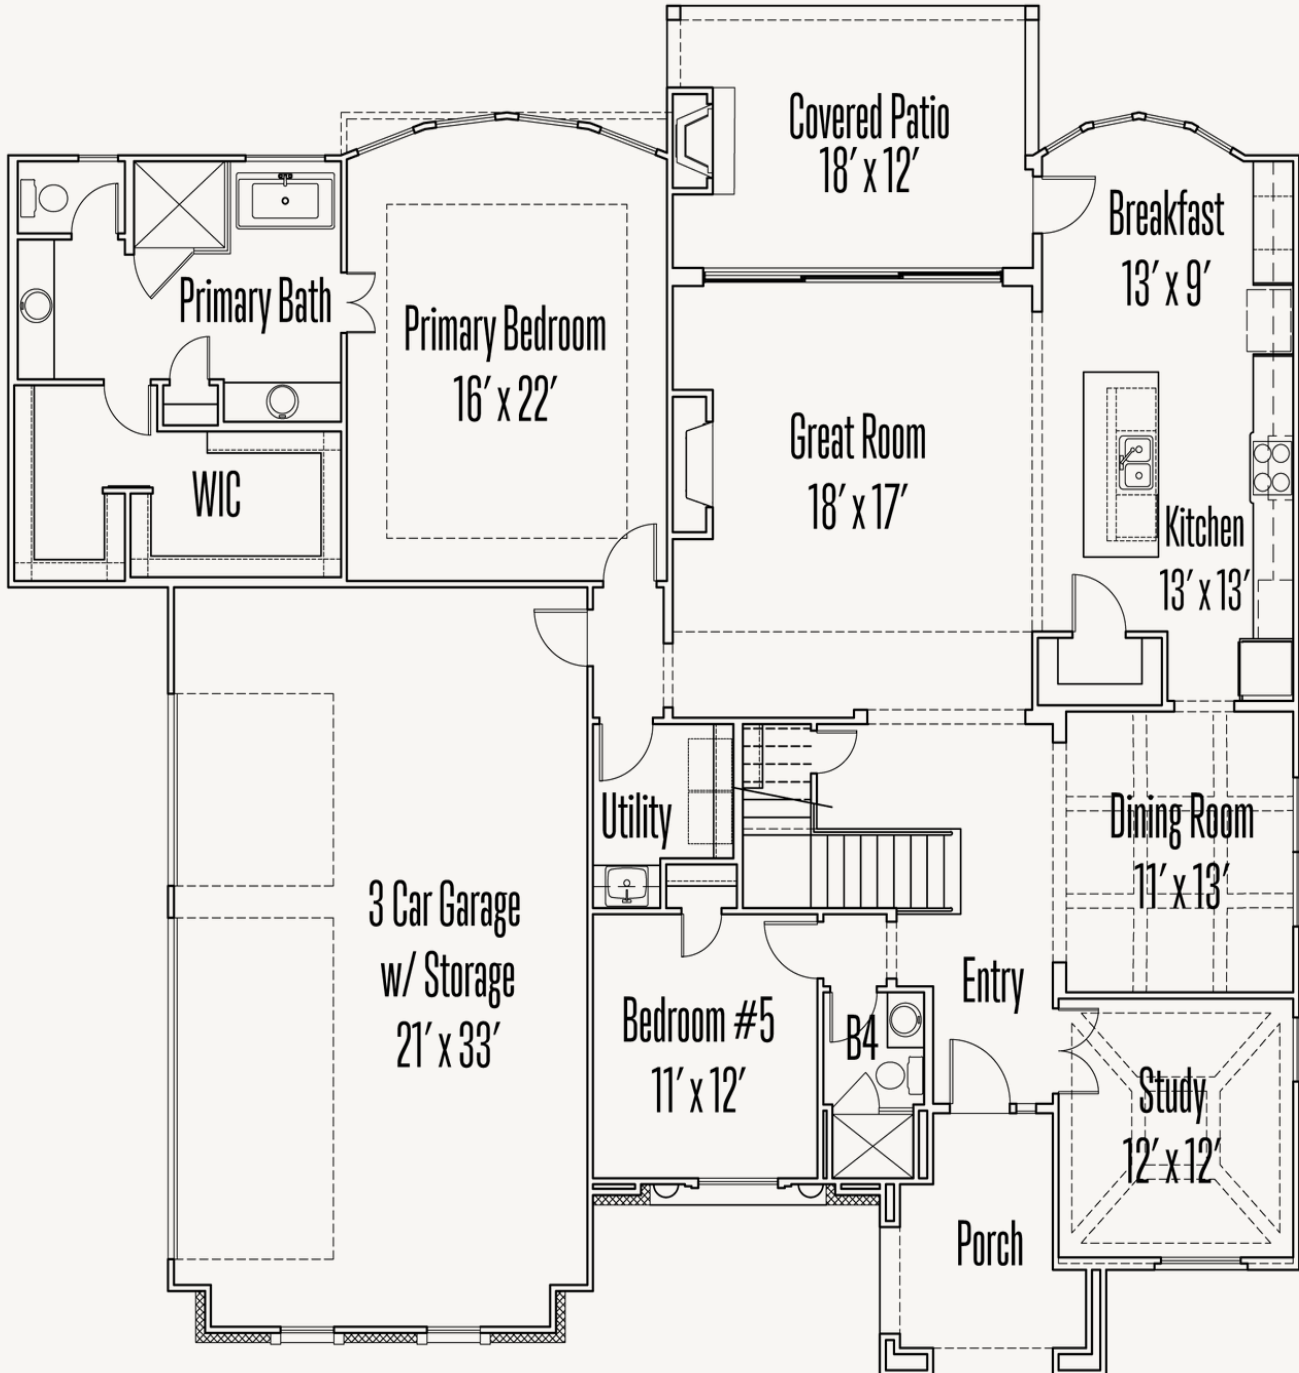

SHAVANO HIGHLANDS : 90'S
4166 WOOD CREEK
HUME : 90-6554S.1

SECOND FLOOR