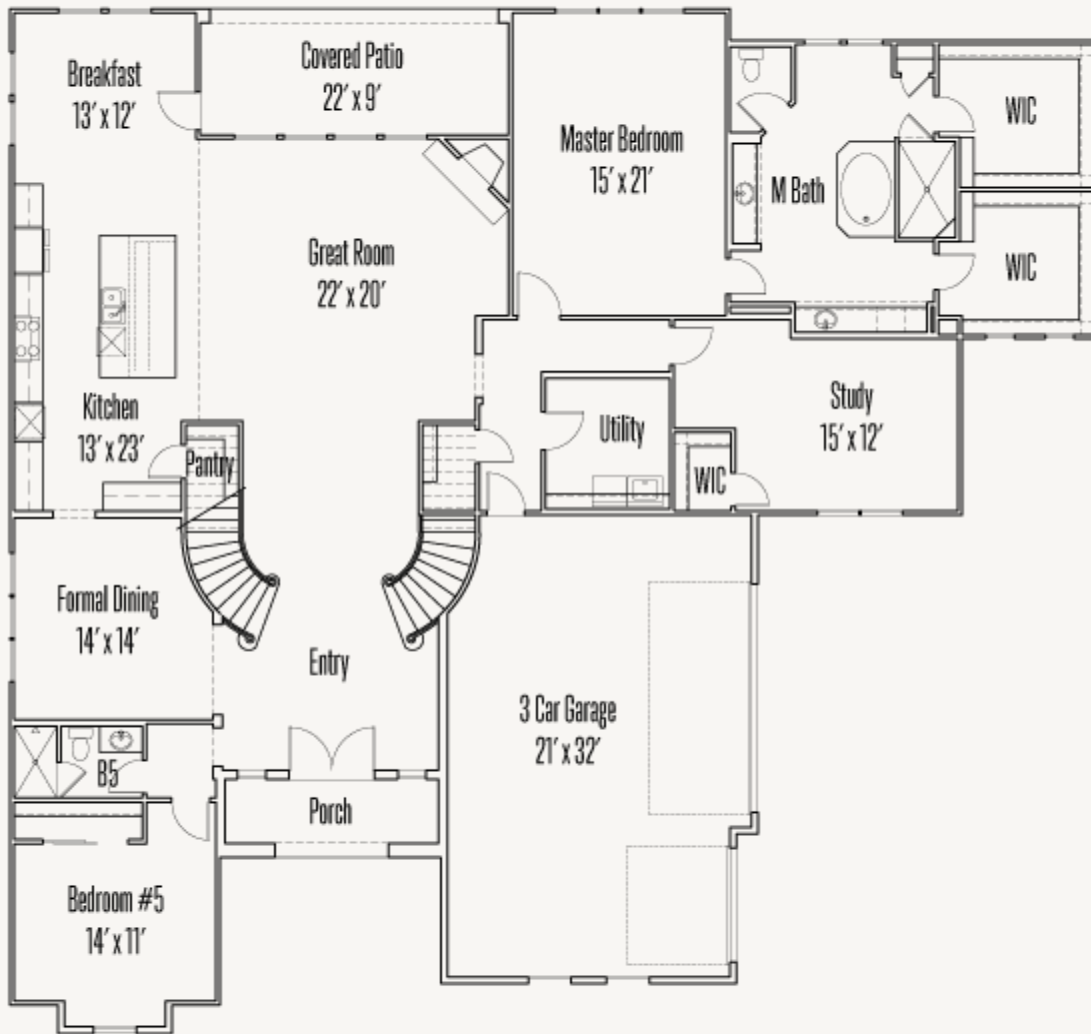

SHAVANO HIGHLANDS : 90'S

WAYLES : 90-4983S.1

Elevation A

Elevation B

4,983 sq ft

5 Bedrooms

4 Bathrooms

2 Stories

3 Car Garage

SHAVANO HIGHLANDS : 90'S

WAYLES : 90-4983S.1

FIRST FLOOR

SHAVANO HIGHLANDS : 90'S

WAYLES : 90-4983S.1

SECOND FLOOR