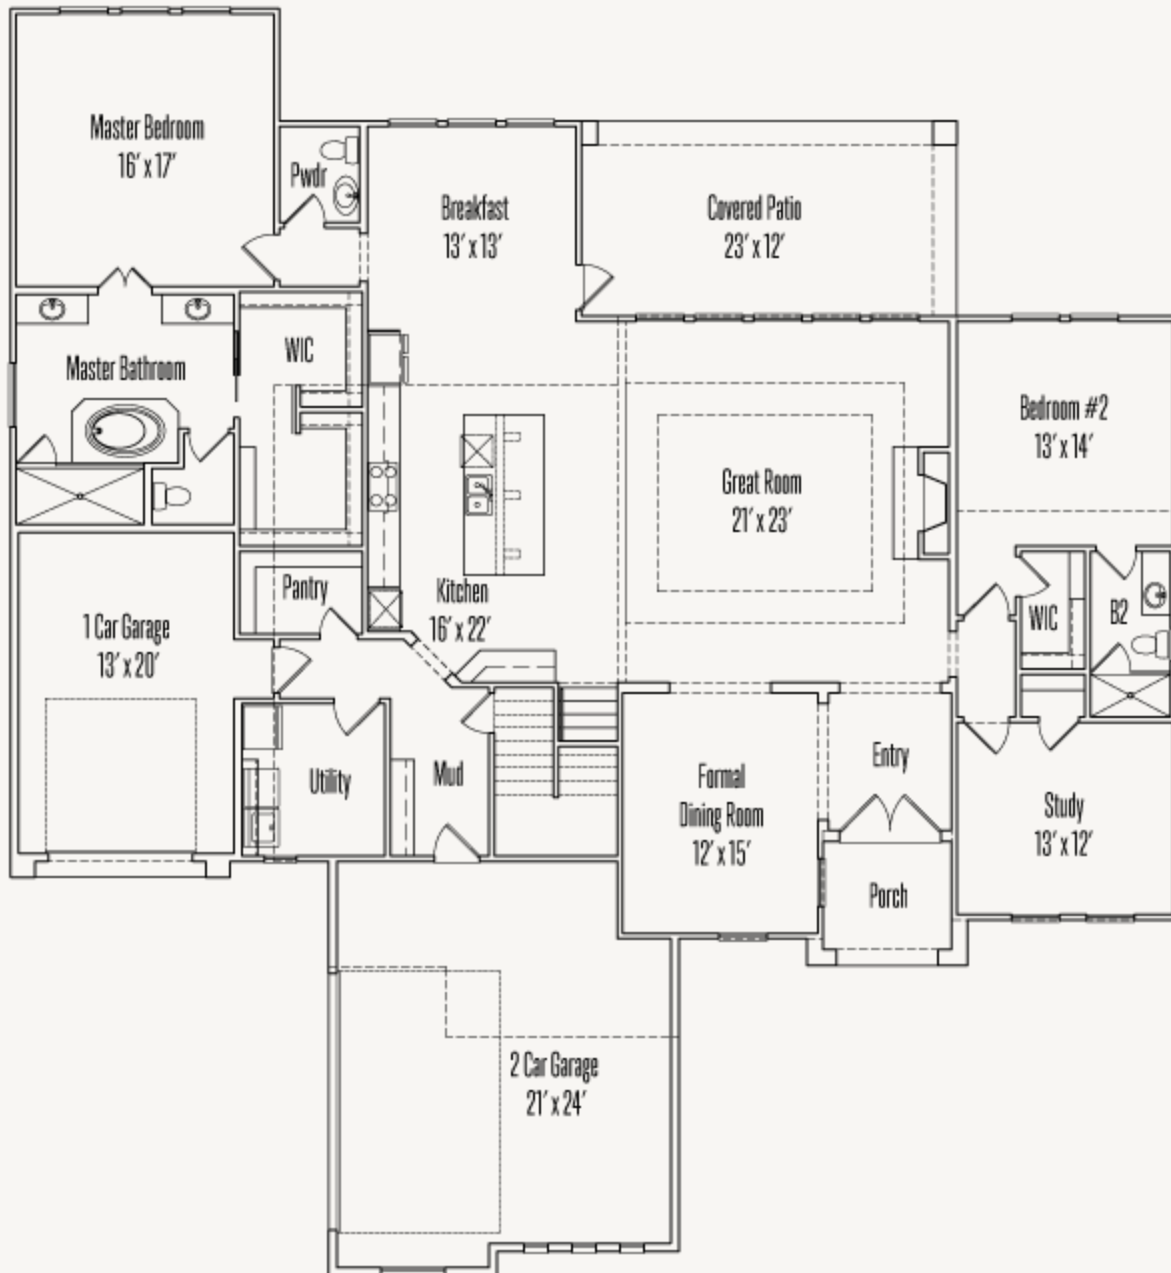

SHAVANO HIGHLANDS

HOWELL : 90-4636SF.1

Elevation A

Elevation B

Elevation C

4,636 sq ft

5 Bedrooms

4.5
Bathrooms

2 Stories

3 Car Garage

SHAVANO HIGHLANDS

HOWELL : 90-4636SF.1

FIRST FLOOR

SHAVANO HIGHLANDS

HOWELL : 90-4636SF.1

SECOND FLOOR