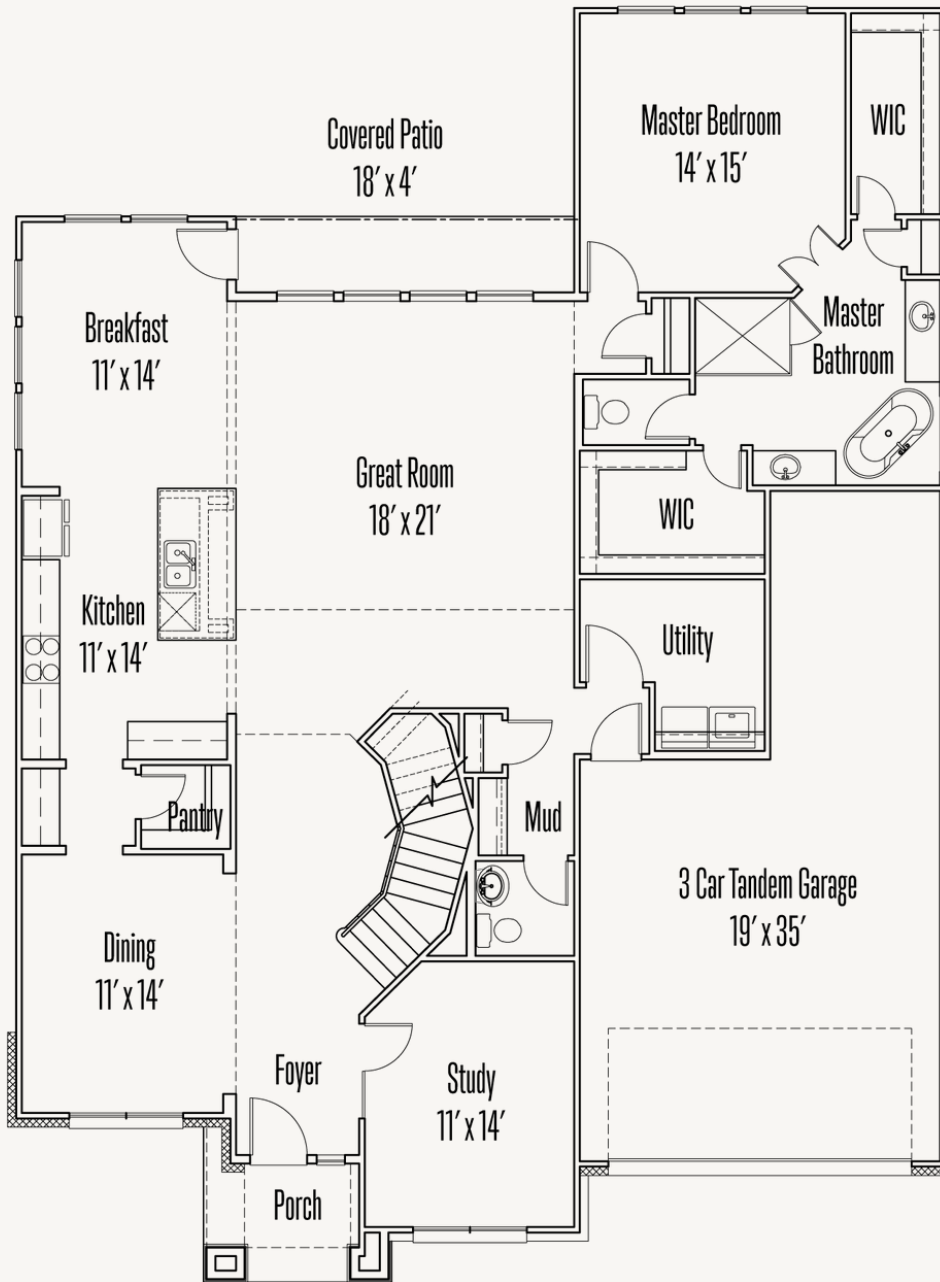

THE VILLAGE AT HASTINGS RIDGE AT KINDER RANCH

LAFAYETTE : 60-3428F.1

Elevation A

Elevation B

Elevation C

3,443 sq ft

4 Bedrooms

3.5  
Bathrooms

2 Stories

3 Car Garage

THE VILLAGE AT HASTINGS RIDGE AT KINDER RANCH

LAFAYETTE : 60-3428F.1

FIRST FLOOR\_A

THE VILLAGE AT HASTINGS RIDGE AT KINDER RANCH

LAFAYETTE : 60-3428F.1

SECOND FLOOR\_A